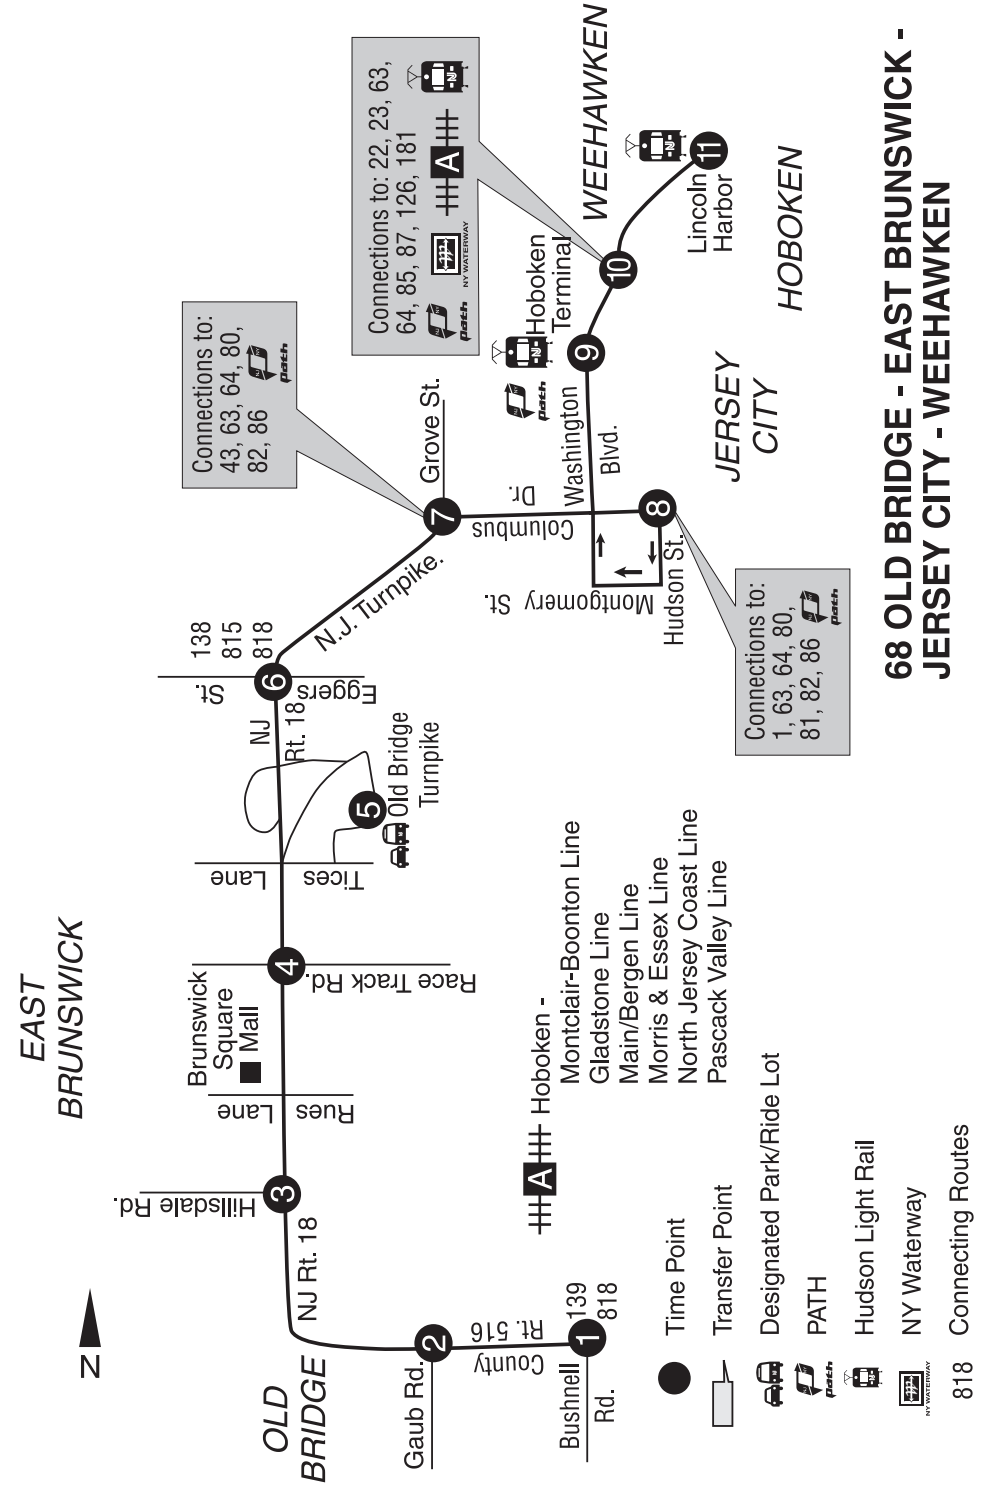

L - Time indicated is estimated arrival time - trips may leave earlier than time subject to traffic conditions
R - Trip will be extended to the stop at Rt. 9 Southbound Service Road at Throckmorton Lane upon passenger request at time of boarding

www.njtransit.com

To Weehawken Weekdays

	OLD BRIDGE Rt. 516 at Bushnell Rd.	OLD BRIDGE Rt. 516 at Gaub Rd.	EAST BRUNSWICK NJ 18 at Hillsdale Rd.	EAST BRUNSWICK NJ 18 at Race Track Rd.	EAST BRUNSWICK Transportation Center	EAST BRUNSWICK NJ 18 at Eggers St.	JERSEY CITY (PATH Station) C. Columbus Drive at Grove St.	JERSEY CITY (Exchange Place) C. Columbus Drive at Hudson St.	JERSEY CITY - NEWPORT CENTRE Washington Blvd. at PATH Station	HOBOKEN Hoboken Terminal Lane 6	WEEHAWKEN Lincoln Harbor
	1	2	3	4	5	6	7	8	9	10	11
	557	559	604	608	614	618	705L	708L	715L	720L	728
	612	614	619	623	629	633	720L	723L	730L	735L	743
	627	629	634	638	644	648	735L	738L	745L	750L	758
	644	646	651	655	701	705	752L	755L	802L	807L	815
	654	656	701	705	711	715	802L	805L	812L	817L	825
	704	706	711	715	721	725	812L	815L	822L	827L	835
	711	713	718	722	728	734	821L	824L	831L	836L	844
	716	718	723	727	735	743	830L	833L	840L	845L	853
	725	727	732	736	745	753	840L	843L	850L	855L	903
	730	732	737	741	750	758	845L	848L	855L	906	908

L - Time indicated is estimated arrival time - trips may leave earlier than time subject to traffic conditions

A.M. - Light face type

P.M. - Bold face type

All trips are operated with lift-equipped buses. NOTE: when traveling into or out of the Port Authority Bus Terminal or George Washington Bridge Bus Station, please call 1 (973) 275-5555 in advance for the location of an accessible boarding gate.

68 OLD BRIDGE - EAST BRUNSWICK - JERSEY CITY - WEEHAWKEN