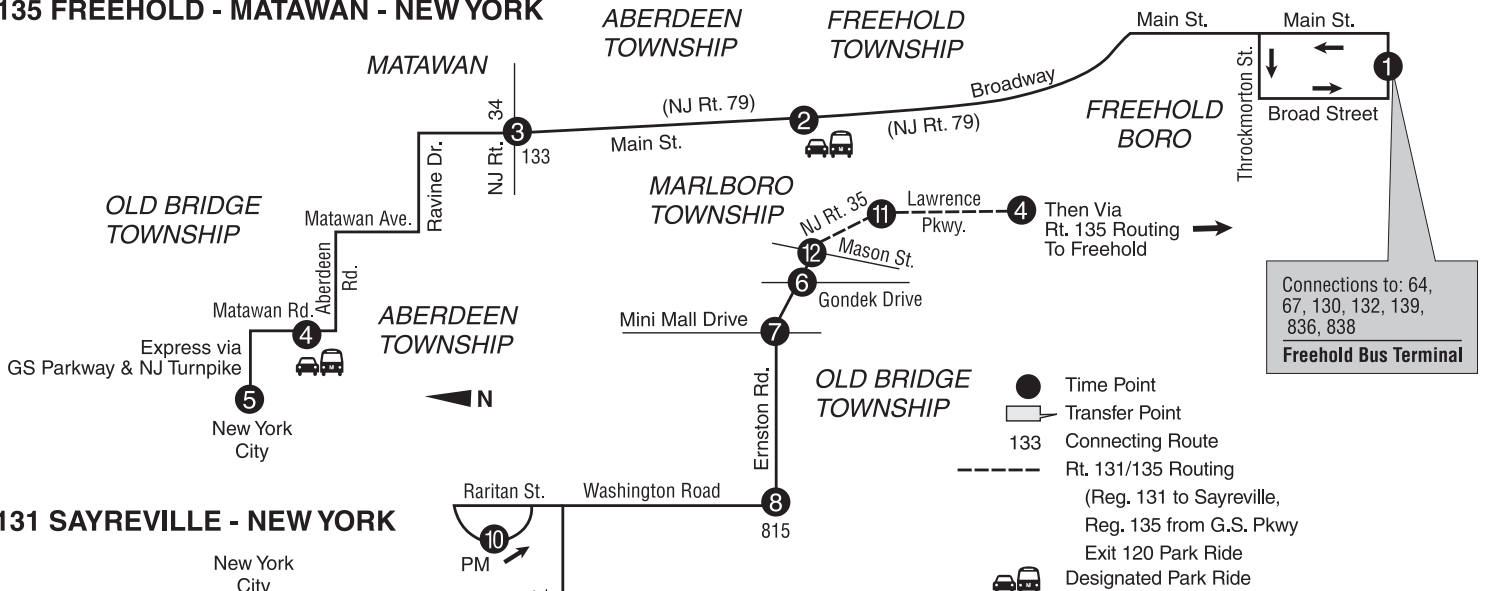

131 135

with service to

- ➔ **FREEHOLD BORO**
Freehold Bus Terminal
Freehold Center Business District
Monmouth County Offices
- ➔ **FREEHOLD TOWNSHIP**
- ➔ **ABERDEEN TOWNSHIP**
- ➔ **MATAWAN**
- ➔ **OLD BRIDGE TOWNSHIP**
Laurence Harbor
Garden State Parkway
Exit 120 Park Ride
- ➔ **SAYREVILLE**
Sayreville Park Ride
- ➔ **NEW YORK CITY**
Port Authority Bus Terminal
Service Departs as follows:
Gate 316 (135)
Gate 317 (131)
Gate 317 (131/135 Combined)

1 (973) 275-5555
Text Telephone (TT) (800) 772-2287

njtransit.com

CUSTOMER SERVICE STARS
Someone make your trip better?
Tell us who. NJTRANSIT.COM/STARS

To New York

131 Weekdays

SAYREVILLE Ernston Rd. at Gondek Dr.	SAYREVILLE Ernston Rd. at Mini Mall Dr.	SAYREVILLE Washington Rd. at Ernston Rd.	SAYREVILLE Sayreville Park & Ride GSP ramp	NEW YORK CITY Port Authority Bus Terminal
MAP REFERENCE				
6	7	8	9	5
531	536	540	544	635
605	610	614	618	709
627	632	636	640	731
640	645	649	653	744
650	655	659	703	754
700	705	709	713	804
710	715	719	723	814
720	725	729	733	824
730	735	739	743	834
742	747	751	755	846
757	802	806	810	901
812	817	821	825	916
831	836	840	844	935

A.M. - Light face type

135 Weekdays

FREEHOLD BORO Freehold Center	MARLBORO School Road Park & Ride	MATAWAN Main St. at RT-34	OLD BRIDGE GSP Exit 120 Park & Ride	NEW YORK CITY Port Authority Bus Terminal
MAP REFERENCE				
1	2	3	4	5
544	554	608	620	715
554	604	618	630	725
609	619	633	645	740
624	634	648	700	755
636	646	702	714	809
647	657	715	727	822
700	710	728	740	835
712	722	738	750	845

135 FREEHOLD - MATAWAN - NEW YORK

135 FREEHOLD - MATAWAN - NEW YORK
131 SAYREVILLE - NEW YORK