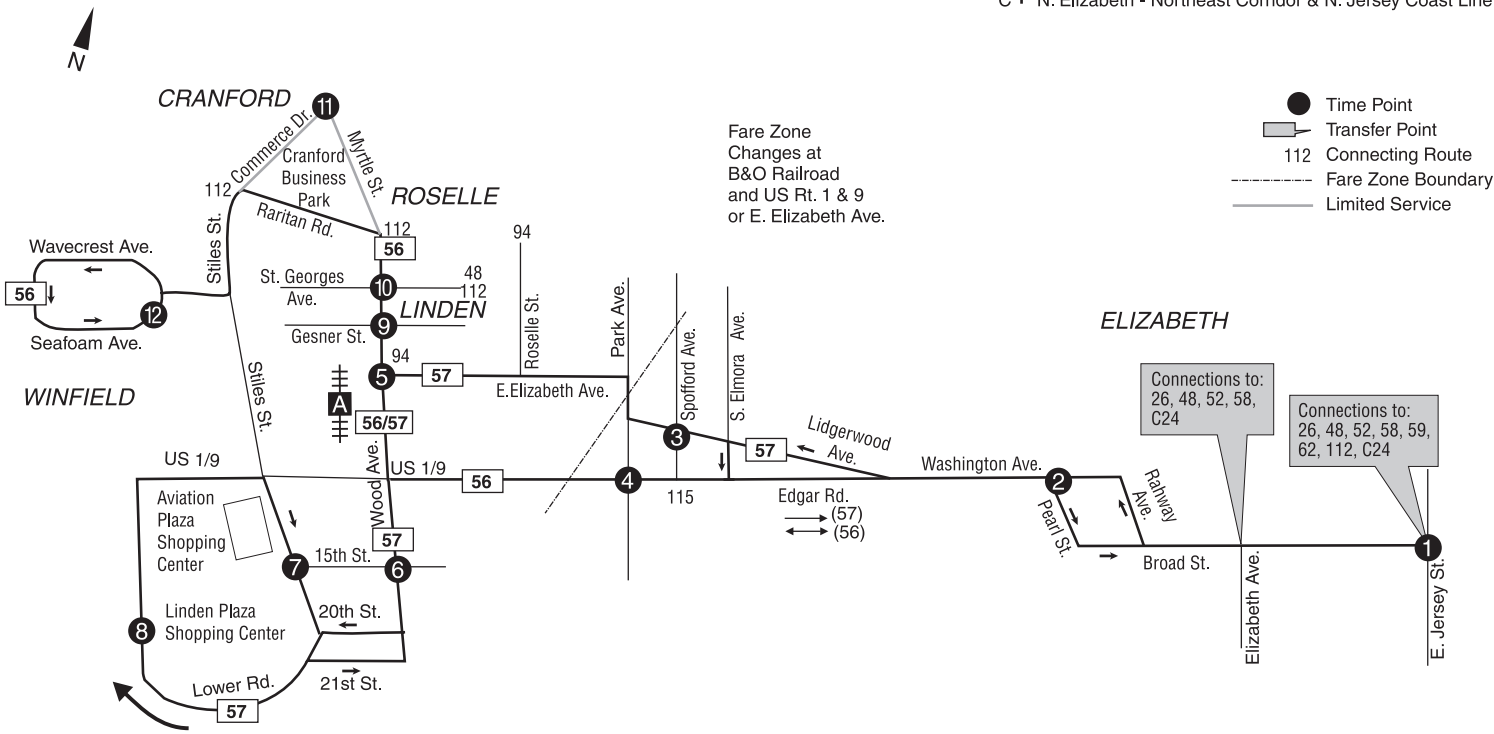

Saturdays

LINE NO.	ELIZABETH Broad St. at Jersey St.	ELIZABETH Washington Ave. at Pearl St.	LINDEN US 1 & 9 at Park Ave.	LINDEN Lidgerwood Ave. at Spofford Ave.	LINDEN Wood Ave. at Railroad Station	LINDEN Wood Ave. at 15th St.	LINDEN Linden Plaza (at Supermarket)	LINDEN - St. Georges Ave. Wood Ave. at Gesner St.	WINFIELD Wavcrest Ave. at Seafoam Ave.
MAP REFERENCE									
	1	2	4	3	5	6	8	9	12
57	615	618	-	621	628	632	637	-	-
56	655	658	703	-	708	-	-	711	721
57	715	718	-	721	728	732	737	-	-
56	815	818	823	-	828	-	-	831	841
57	815	818	-	821	828	832	837	-	-
57	915	919	-	923	931	935	940	-	-
56	935	938	944	-	950	-	-	953	1003
57	1025	1029	-	1033	1041	1045	1050	-	-
56	1055	1058	1104	-	1110	-	-	1113	1123
57	1135	1139	-	1143	1151	1155	1200	-	-
56	1215	1218	1224	-	1230	-	-	1233	1243
57	1245	1249	-	1253	101	105	110	-	-
56	135	138	144	-	150	-	-	153	203
57	155	159	-	203	211	215	220	-	-
56	255	258	304	-	310	-	-	313	323
57	305	309	-	313	321	325	330	-	-
57	415	419	-	423	431	435	440	-	-
56	415	418	424	-	430	-	-	433	443
57	525	529	-	533	541	545	550	-	-
56	535	538	544	-	550	-	-	553	603
57	635	638	-	642	650	653	659	-	-
56	655	658	704	-	709	-	-	711	721
57	745	748	-	752	800	803	809	-	-
57	915	918	-	922	930	933	939	-	-
57	1020	1023	-	1027	1035	1038	1044	-	-

C - Trip operates via Cranford Business Park.

NOTE: - All No. 57 trips continue to Aviation Plaza after serving Linden Plaza.

A.M. - Light face type

P.M. - Bold face type

All trips are operated with lift-equipped buses. NOTE: when traveling out of the Port Authority Bus Terminal or George Washington Bridge Bus Station, please call 1 (973) 275-5555 in advance for the location of an accessible boarding gate.

- Connecting Rail Service
- A Linden - Northeast Corridor & N. Jersey Coast Line
- B Elizabeth - Northeast Corridor & N. Jersey Coast Line
- C N. Elizabeth - Northeast Corridor & N. Jersey Coast Line

56/57 ELIZABETH - LINDEN - WINFIELD