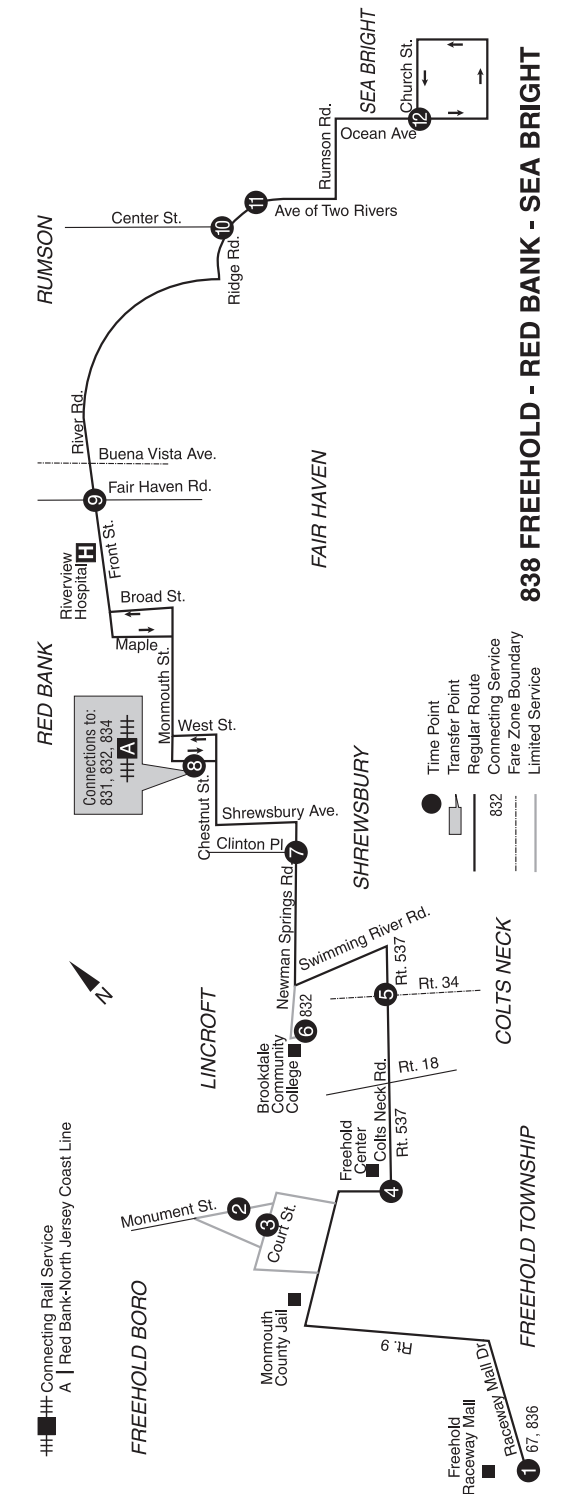

To Sea Bright

Saturdays

LINCROFT Brookdale College (Parking Lot #3)	RED BANK Newman Springs Rd. at Clinton Pl.	RED BANK Red Bank Rail Station	FAIR HAVEN River Rd. at Fair Haven Rd.	RUMSON Ridge Rd. at the Avenue of Two Rivers	SEA BRIGHT Ocean Ave. at Church St.
MAP REFERENCE					
6	7	8	9	11	12
-	645	651	700	706	711
800	811	817	826	832	837
925	936	942	951	957	1002
1050	1101	1107	1116	1122	1127
1215	1226	1232	1241	1247	1252
140	151	157	206	212	217
305	316	322	331	337	342
430	441	447	456	502	507
555	606	612	621	627	632

A.M. - Light face type
P.M. - Bold face type

Holidays

FREEHOLD TWP Freehold Raceway Mall	FREEHOLD BORO Freehold Center	COLTS NECK RT-537 at Rt. 34	RED BANK Newman Springs Rd. at Clinton Pl.	RED BANK Red Bank Rail Station	FAIR HAVEN River Rd. at Fair Haven Rd.	RUMSON Ridge Rd. at the Avenue of Two Rivers	SEA BRIGHT Ocean Ave. at Church St.
MAP REFERENCE							
1	4	5	7	7	8	11	12
-	-	-	-	550	559	603	611
-	-	-	640	646	655	659	707
-	-	-	737	743	752	756	804
-	-	-	837	843	852	856	904
907	917	932	949	955	1004	1008	1016
1007	1017	1032	1049	1055	1104	1108	1116
1107	1117	1132	1149	1155	1204	1208	1216
1207	1217	1232	1249	1255	104	108	116
107	117	132	149	155	204	208	216
207	217	232	249	255	304	308	316
307	317	332	349	355	404	408	416
407	417	432	449	455	504	508	516
507	517	532	549	555	604	608	616
607	617	632	649	655	-	-	-

DOWNLOAD THE FREE
NJ TRANSIT Mobile App™

#NJTAPP njtransit.com/app

838 FREEHOLD - RED BANK - SEA BRIGHT