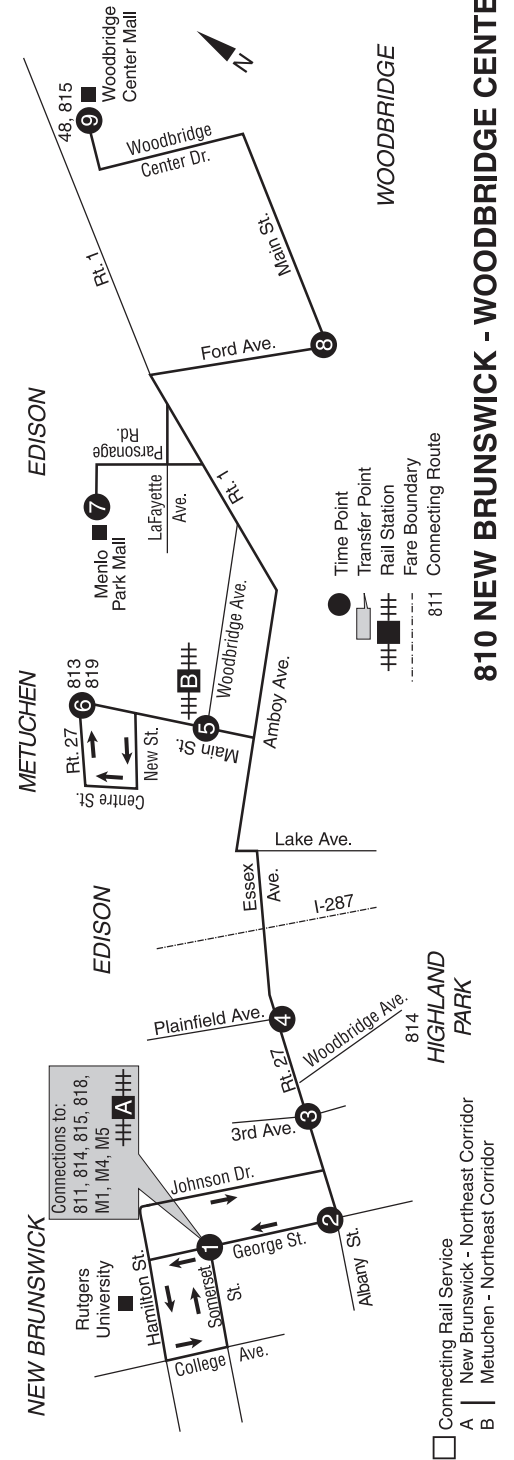

P.M. - Bold face type

Sundays

WOODBIDGE Woodbridge Center Mall	FORDS (WOODBIDGE) Ford Ave. at Main St.	EDISON Menlo Park Mall	METUCHEN RAIL STATION Main St. at Woodbridge Ave.	METUCHEN Main St. at Rt. 27	EDISON Rt. 27 at Plainfield Ave.	HIGHLAND PARK Raritan Ave. at 3rd Ave.	NEW BRUNSWICK George St. at Albany St.
MAP REFERENCE							
9	8	7	5	6	4	3	2
1100	1107	1115	1125	1130	1142	1147	1152
1200	1207	1215	1225	1230	1242	1247	1252
100	107	115	125	130	142	147	152
200	207	215	225	230	242	247	252
300	307	315	325	330	342	347	352
400	407	415	425	430	442	447	452
500	507	515	525	530	542	547	552
600	607	615	625	630	642	647	652
730	737	745	755	800	812	817	822

All trips are operated with lift-equipped buses. NOTE: when traveling into or out of the Port Authority Bus Terminal or George Washington Bridge Bus Station, please call 1 (973) 275-5555 in advance for the location of an accessible boarding gate.

810 NEW BRUNSWICK - WOODBRIDGE CENTER

Connecting Rail Service
A | New Brunswick - Northeast Corridor
B | Metuchen - Northeast Corridor