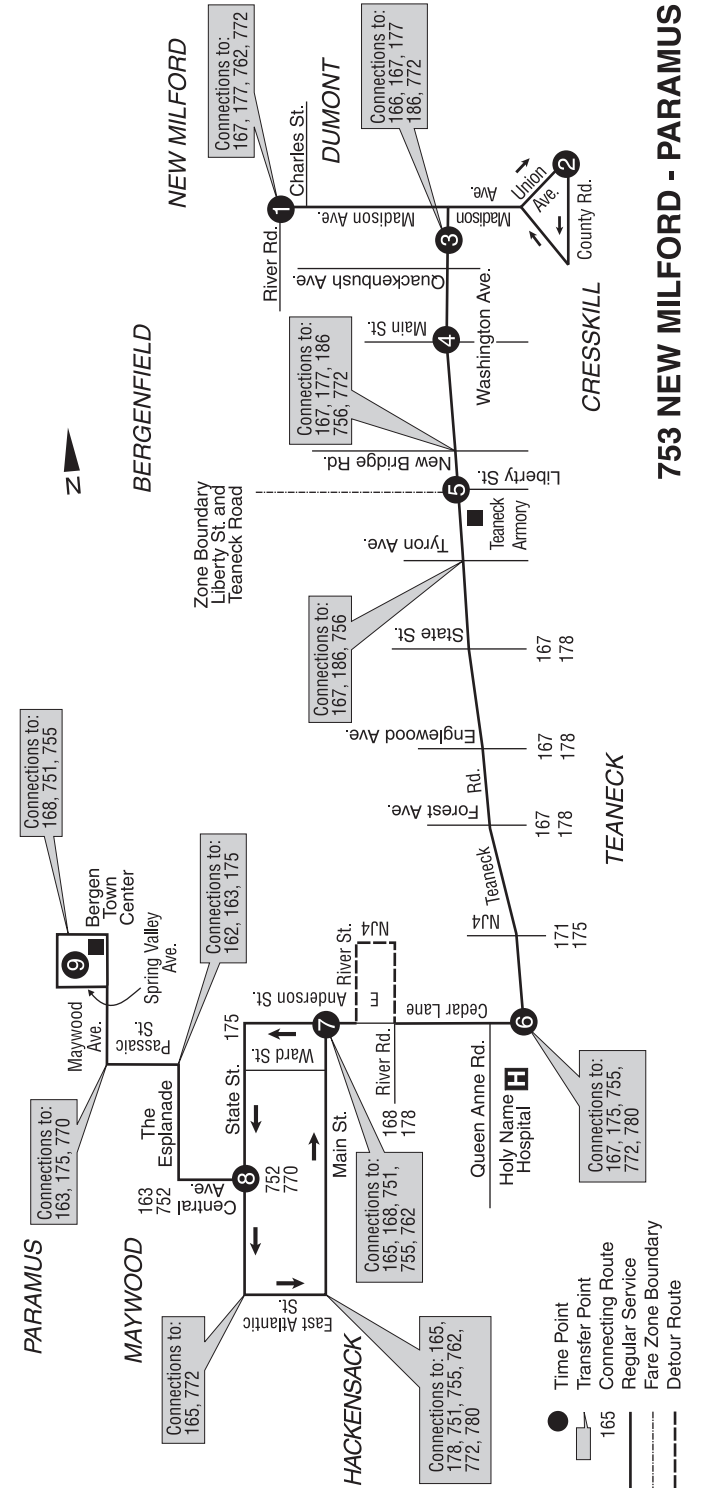

A.M. - Light face type

Saturdays

NEW MILFORD Madison Ave. at River Rd.	CRESSKILL Union Ave. at County Rd.	DUMONT Washington Ave. at Madison Ave.	BERGENFIELD Washington Ave. at Main St.	TEANECK (Armory) Teaneck Rd. at Liberty Rd.	TEANECK Cedar Ln. at Teaneck Rd.	HACKENSACK (Sears) Main St. at Anderson St.	HACKENSACK Central Ave. at State St.	PARAMUS Bergen Town Center
MAP REFERENCE								
1	2	3	4	5	6	7	8	9
-	807	814	819	825	832	847	851	902
912	-	918	923	928	935	950	953	1004
-	1017	1025	1030	1035	1042	1057	1100	1111
1122	-	1128	1133	1138	1145	1200	1203	1214
-	1227	1235	1240	1245	1252	107	110	121
132	-	138	143	148	155	210	213	224
-	237	245	250	255	302	317	321	333
342	-	348	354	400	408	423	427	439
-	447	455	501	507	515	530	534	546
552	-	558	604	610	618	633	637	649
-	657	705	711	717	725	740	744	754
907	-	912	917	922	928	943	947	957

P.M. - Bold face type

NO SERVICE WILL BE OPERATED ON SUNDAYS.

LOOKING FOR A CAREER?

We're looking for:

- Bus Operators
- Bus Servicepersons
- Other Positions

njtransit.com/careers

The Way To Go.

753 NEW MILFORD - PARAMUS