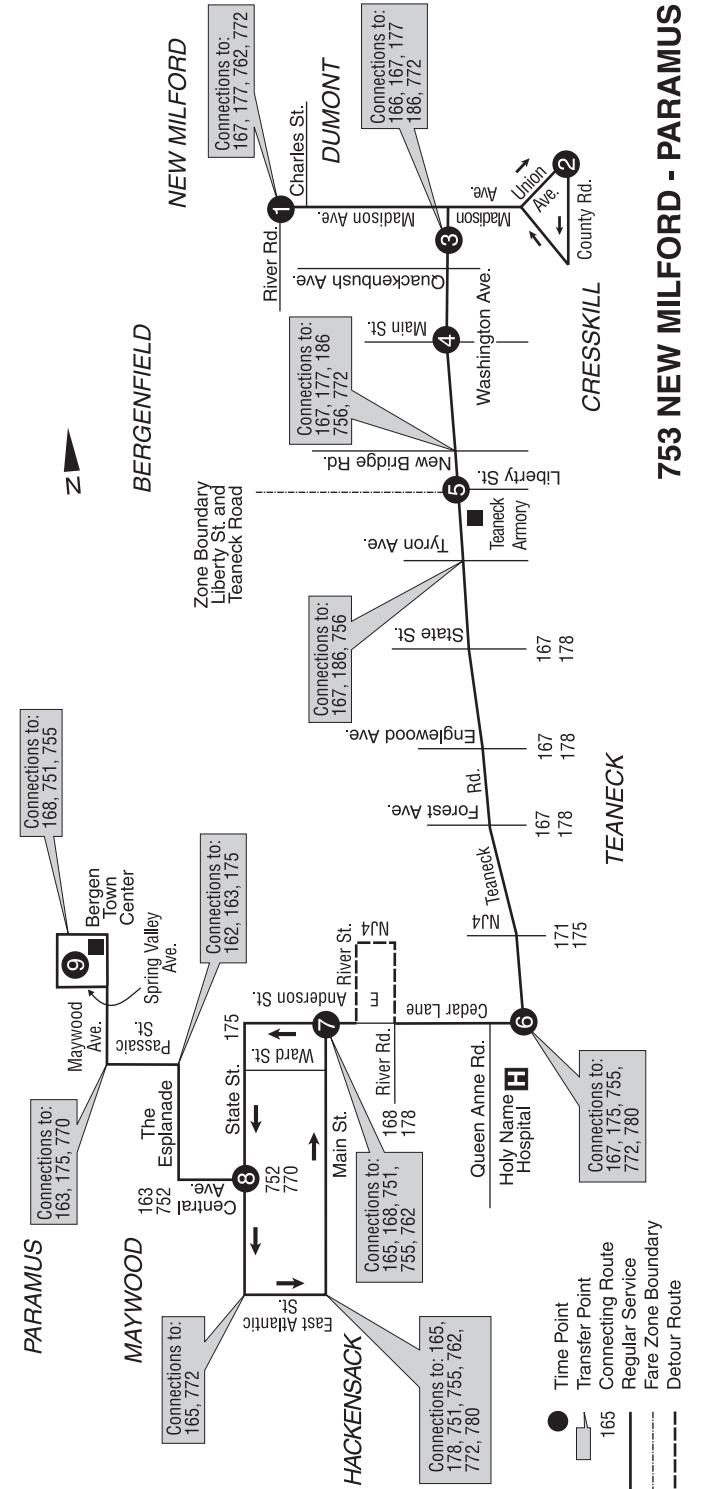

A.M. - Light face type

Saturdays

NEW MILFORD Madison Ave. at River Rd.	CRESSKILL Union Ave. at County Rd.	DUMONT Washington Ave. at Madison Ave.	BERGENFIELD Washington Ave. at Main St.	TEANECK (Armory) Teaneck Rd. at Liberty Rd.	TEANECK Cedar Ln. at Teaneck Rd.	HACKENSACK (Sears) Main St. at Anderson St.	HACKENSACK Central Ave. at State St.	PARAMUS Bergen Town Center
MAP REFERENCE								
1	2	3	4	5	6	7	8	9
-	807	814	819	825	832	847	851	902
912	-	918	923	928	935	950	953	1004
-	1017	1025	1030	1035	1042	1057	1100	1111
1122	-	1128	1133	1138	1145	1200	1203	1214
-	1227	1235	1240	1245	1252	107	110	121
132	-	138	143	148	155	210	213	224
-	237	245	250	255	302	317	321	333
342	-	348	354	400	408	423	427	439
-	447	455	501	507	515	530	534	546
552	-	558	604	610	618	633	637	649
-	657	705	711	717	725	740	744	754
907	-	912	917	922	928	943	947	957

P.M. - Bold face type

NO SERVICE WILL BE OPERATED ON SUNDAYS.

753 NEW MILFORD - PARAMUS