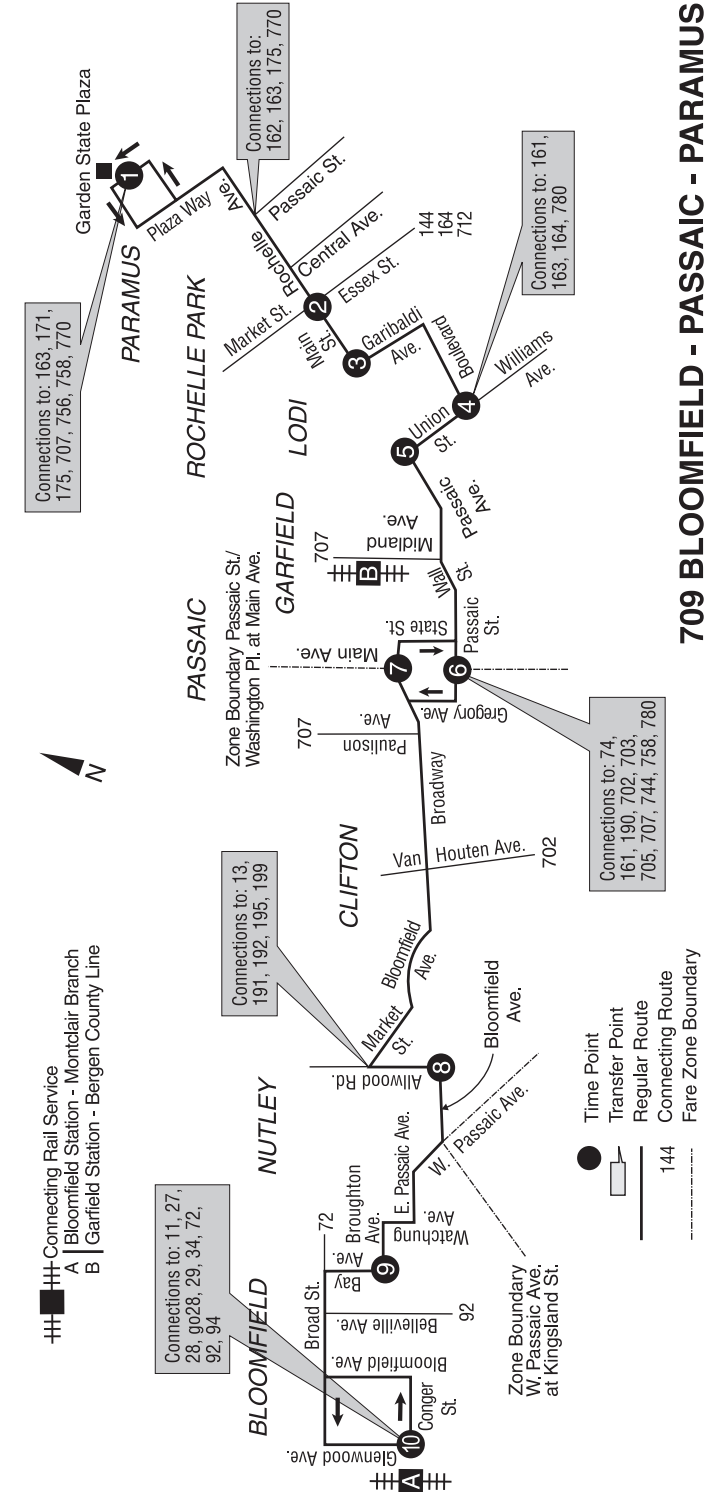

H - Trip will operate for the holiday season ONLY (between Thanksgiving Day and Christmas Day).

A.M. - Light face type

P.M. - Bold face type

NO SERVICE will be operated on Sundays.

709 BLOOMFIELD - PASSAIC - PARAMUS