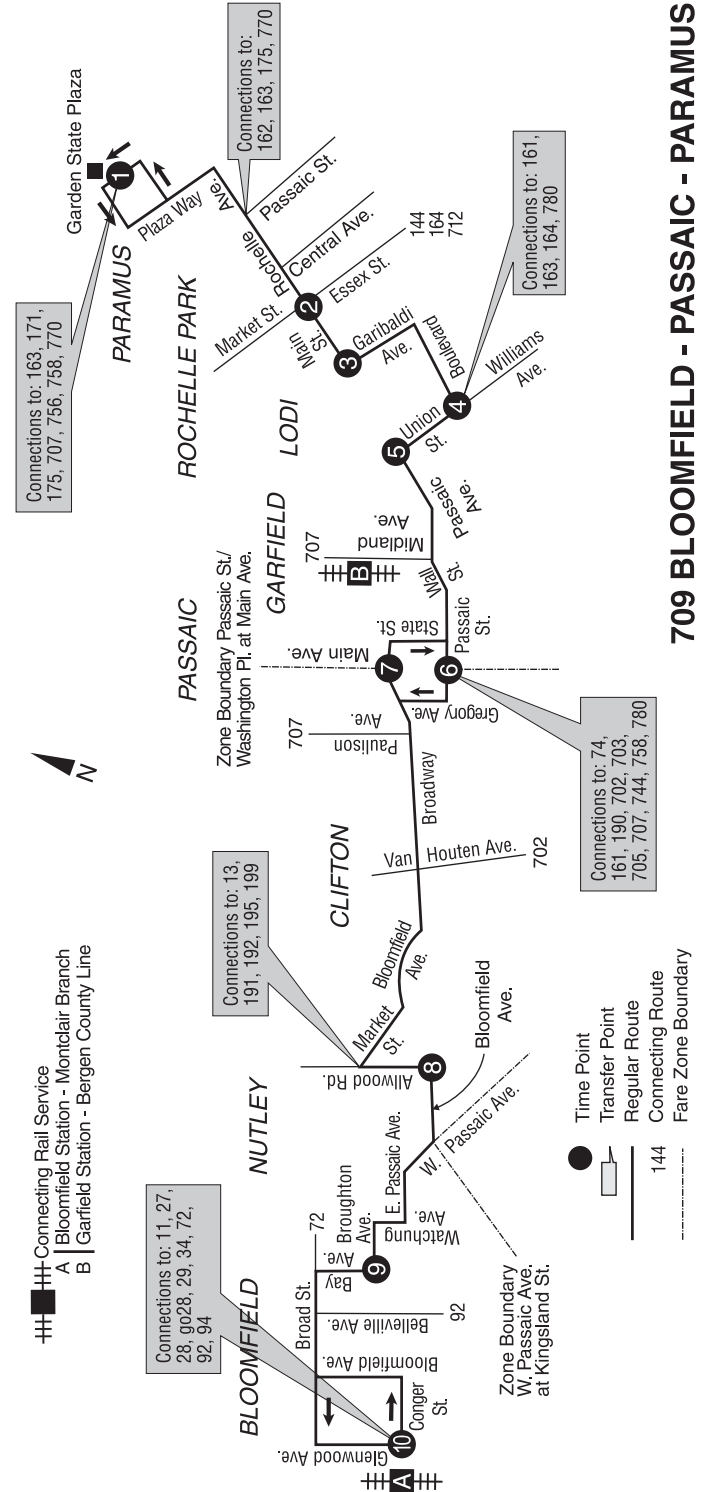

Saturdays

PARAMUS Garden State Plaza	ROCHELLE PARK Rochelle Ave. at Essex St.	LODI Garibaldi Ave. at Main St.	HASBROUCK HEIGHTS Williams Ave. at Boulevard	LODI Union St. at Main St. (Rennie Pl.)	PASSAIC Passaic St. at Main Ave.	CLIFTON (Allwood Circle) Bloomfield Ave. at Allwood Rd.	BLOOMFIELD Broughton Ave. at Bay Ave.	BLOOMFIELD Conger St. at Glenwood Ave.
MAP REFERENCE								
1	2	3	4	5	6	8	9	10
-	-	-	-	-	619	631	639	647
655	704	706	711	714	726	738	746	754
755	804	806	811	814	826	838	846	854
830	839	841	846	849	901	-	-	-
905	914	917	923	926	938	951	1000	1009
940	949	952	958	1001	1013	-	-	-
1015	1024	1027	1033	1036	1048	1101	1110	1119
1050	1059	1102	1108	1111	1123	-	-	-
1125	1134	1137	1143	1146	1158	1211	1220	1229
1200	1209	1212	1218	1221	1233	-	-	-
1235	1244	1247	1253	1256	110	123	132	141
110	122	125	131	134	149	-	-	-
145	157	200	206	209	224	237	246	255
220	232	235	241	244	259	-	-	-
255	307	310	316	319	334	347	356	405
330	342	345	351	354	409	-	-	-
405	417	420	426	429	444	457	505	513
440	452	455	501	504	516	-	-	-
515	524	527	532	535	547	558	606	614
550	559	602	607	610	622	-	-	-
625	634	637	642	645	657	708	716	724
700	709	712	717	720	732	-	-	-
735	744	747	752	755	807	818	826	834
810	819	822	827	830	842	-	-	-
845	854	857	902	905	917	928	936	944
955	1004	1007	1012	1015	1027	1038	1046	1054
H 1055	H 1104	H 1107	H 1112	H 1115	H 1127	-	-	-
H 1155	H 1204	H 1207	H 1212	H 1215	H 1227	-	-	-

H - Trip will operate for the holiday season ONLY (between Thanksgiving Day and Christmas Day).

A.M. - Light face type

P.M. - Bold face type

709 BLOOMFIELD - PASSAIC - PARAMUS