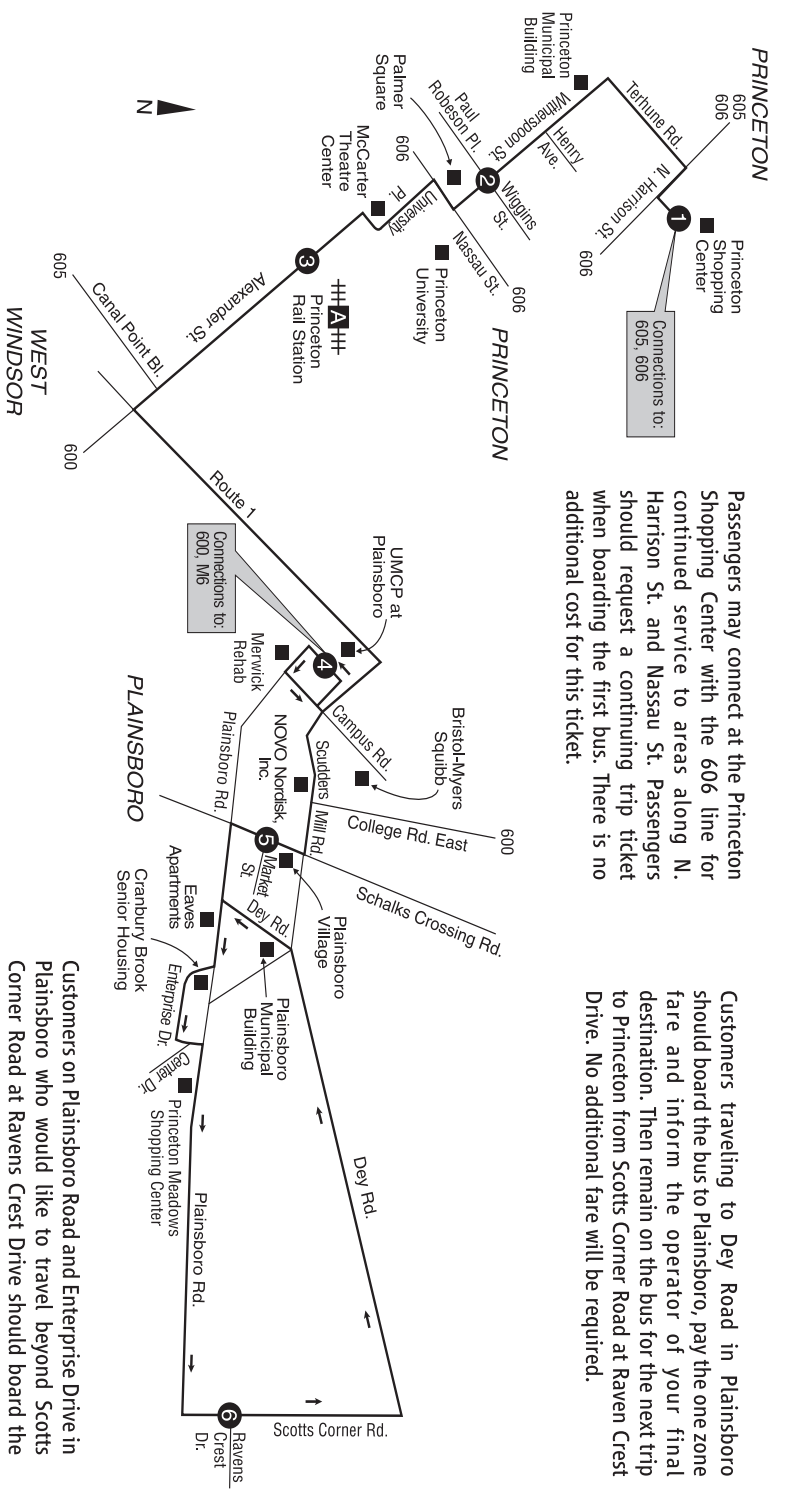

655

HealthLine
the quickest way from here to health

- with service to
- ➔ **PRINCETON**
Princeton Shopping Center
Palmer Square
Princeton University
Princeton Rail Station
 - ➔ **PLAINSBORO**
UMCP at Plainsboro
Merwick Care & Rehabilitation Center
Plainsboro Village

How to determine your fare
Your fare is based on the number of zones you travel through. Check the map on this schedule to see how many zones you travel. Each time you cross a zone boundary, you must pay for another zone.

Customers traveling to Dey Road in Plainsboro should board the bus to Plainsboro, pay the one zone fare and inform the operator of your final destination. Then remain on the bus for the next trip to Princeton from Scotts Corner Road at Raven Crest Drive. No additional fare will be required.

◆◆◆ Connecting Rail Service
A | Princeton Rail Station - Northeast Corridor

● Time Point
◆ Transfer Point
— Regular Route
◆◆◆ 600 Connecting Route
◆◆◆ Rail Station

Customers on Plainsboro Road and Enterprise Drive in Plainsboro who would like to travel beyond Scotts Corner Road at Ravens Crest Drive should board the bus to Plainsboro, pay the one zone fare and inform the operator of your final destination. Then remain on the bus for the next trip to Princeton from Scotts Corner Road at Ravens Crest Drive. No additional fare will be required.