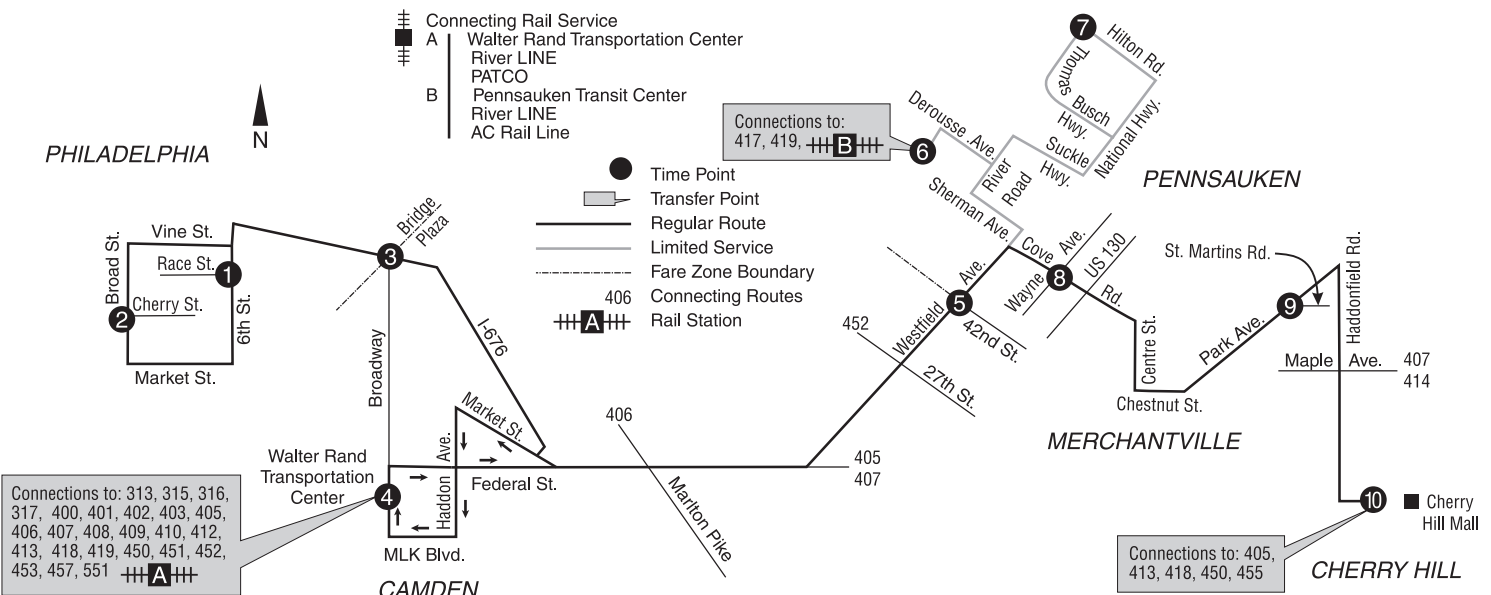

CHERRY HILL MALL Upper level by Old Navy/Lens Crafters						
PENNSAUKEN Park Ave. at St. Martins Rd.						
PENNSAUKEN Cove Rd. at Wayne Ave.						
PENNSAUKEN Westfield Ave. at 42nd St.						
CAMDEN - Walter Rand Transportation Center Broadway in front of WRTC						
PHILADELPHIA 6th St. at Race St.						
MAP REFERENCE						
11	9	8	5	4	1	
737	742	750	755	811	819	
937	942	950	955	1011	1019	
1037	1042	1050	1055	1111	1119	
1137	1142	1150	1155	1211	1219	
1237	1242	1250	1255	111	119	
137	142	150	155	211	219	
237	242	250	255	311	319	
337	342	350	355	411	419	
437	442	450	455	511	519	
537	542	550	555	611	619	
637	642	650	655	711	-	
740	745	753	758	814	822	
940	945	953	958	1014	1022	

Trips arriving in Philadelphia continue beyond the 6th & Race Streets timepoint on 6th Street, Market Street, Broad Street and Vine Street to 8th Street. Customers may disembark at any NJ TRANSIT bus stop on this route.

A.M. - Light face type

P.M. - Bold face type

All trips are operated with lift-equipped buses. NOTE: when traveling into or out of the Port Authority Bus Terminal, please call 1 (973) 275-5555 in advance for the location of an accessible boarding gate.