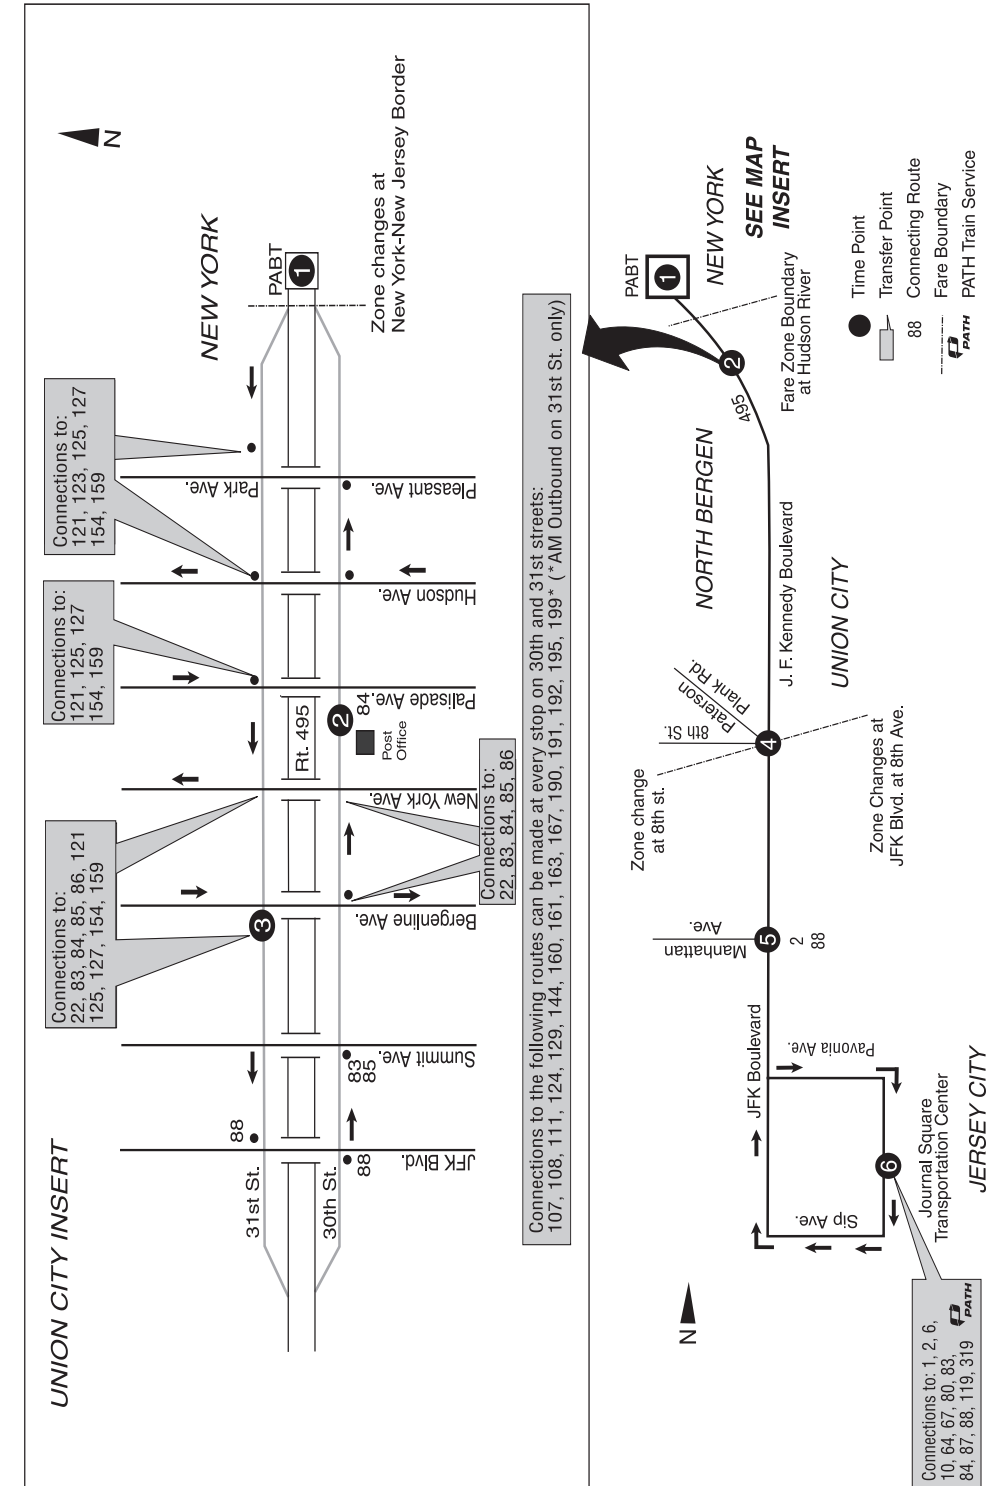

Sundays

JERSEY CITY-PATH Journal Square Transportation Center	JERSEY CITY JFK Blvd. at Manhattan Ave.	UNION CITY/NORTH BERGEN JFK Blvd. at 8th St.	UNION CITY 30th St. at Palisade Ave.	NEW YORK CITY Port Authority Bus Terminal
MAP REFERENCE				
6	5	4	2	1
810	815	820	833	843
940	945	950	1003	1015
1110	1115	1120	1133	1145
1240	1245	1250	103	115
210	215	220	233	245
340	345	350	403	415
510	515	520	533	545
640	645	650	703	713
810	815	820	833	843
940	945	950	1003	1013

A.M. - Light face type

P.M. - Bold face type

Holiday Service Guide

Holiday	Schedule in Effect
New Year's Day - Jan. 1**	Sunday
Martin Luther King Jr. Day	Holiday-see website
Presidents' Day	Holiday-see website
Good Friday	Holiday-see website
Memorial Day	Sunday
Independence Day - July 4**	Saturday
Labor Day	Sunday
Columbus Day	Weekday
Veterans Day	Regular service
Wednesday Before Thanksgiving	See website for details
Thanksgiving Day	Sunday
Friday After Thanksgiving	Holiday-see website
Christmas Eve	See website for details
Christmas Day - Dec. 25**	Sunday
New Year's Eve	See website for details

**Observed Holidays - When this holiday falls on a weekend, a special schedule will be operated on the observed holiday. Please check our website at www.njtransit.com to confirm the schedule in effect on holidays.

125 JERSEY CITY - NEW YORK