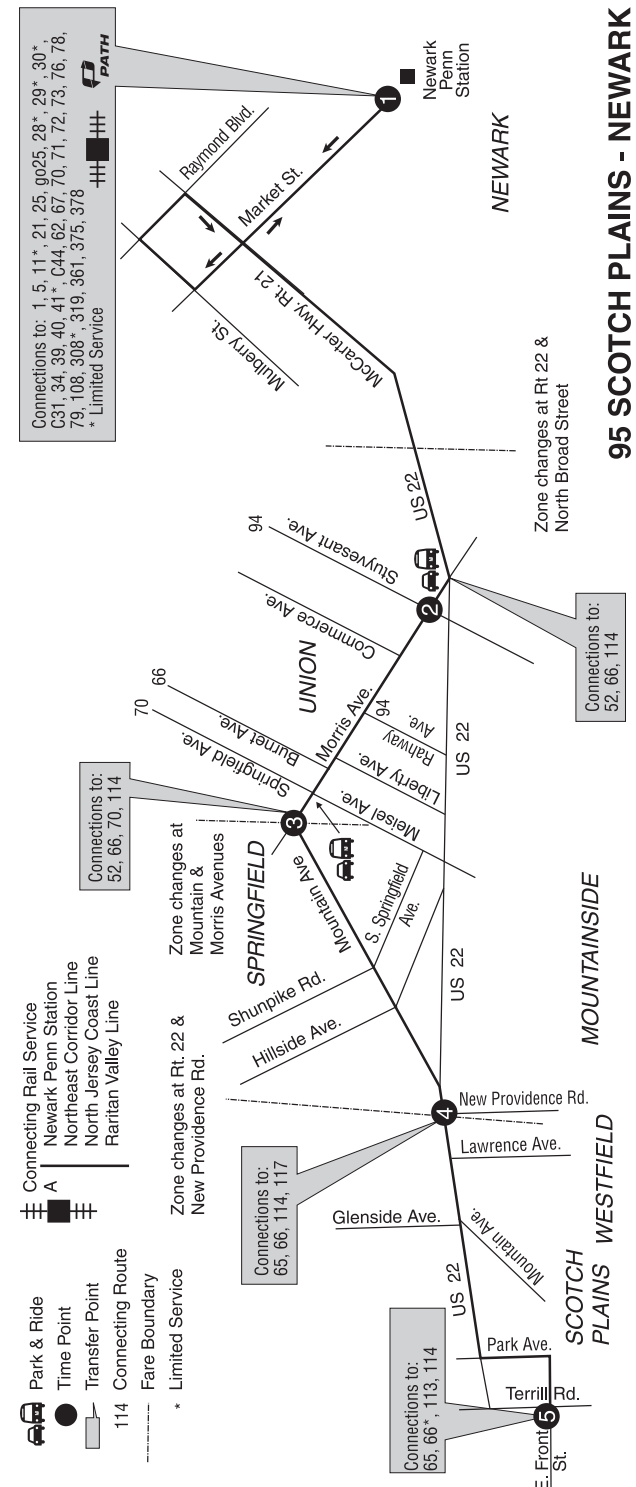

This bus route route may be adjusted or modified as necessary based on actual operating experience.

MyTix, a feature of the NJ TRANSIT Mobile App, offers tickets and monthly bus passes for this route. Download or update the free app for the latest features.

Contact Us

we're here to help

Customer Service
Commendations/Complaints
Schedules, Fares and Lost & Found
NJTransit Information
1 (973) 275-5555
Text Telephone (TT) (800) 772-2287

njtransit.com

CUSTOMER SERVICE **STARS**
Someone make your trip better?
Tell us who. NJTRANSIT.COM/STARS

To Newark Weekdays

SCOTCH PLAINS E. Front St. at Terrill Rd.	MOUNTAINSIDE RT-22 at New Providence Rd.	SPRINGFIELD Mountain Ave. at Morris Ave.	UNION CENTER Morris Ave. at Stuyvesant Ave.	NEWARK - Penn Station Eastbound Market St. under bridge
MAP REFERENCE				
5	4	3	2	1
530	538	546	554	609
610	618	626	634	649
655	703	711	719	736
735	745	756	805	827
815	825	836	845	907
900	909	919	927	948

A.M. - Light face type

P.M. - Bold face type

**No service will be
operated on
Saturdays or
Sundays**

All trips are operated with lift-equipped buses. NOTE: when traveling into or out of the Port Authority Bus Terminal, please call 1 (973) 275-5555 in advance for the location of an accessible boarding gate.

95 SCOTCH PLAINS - NEWARK