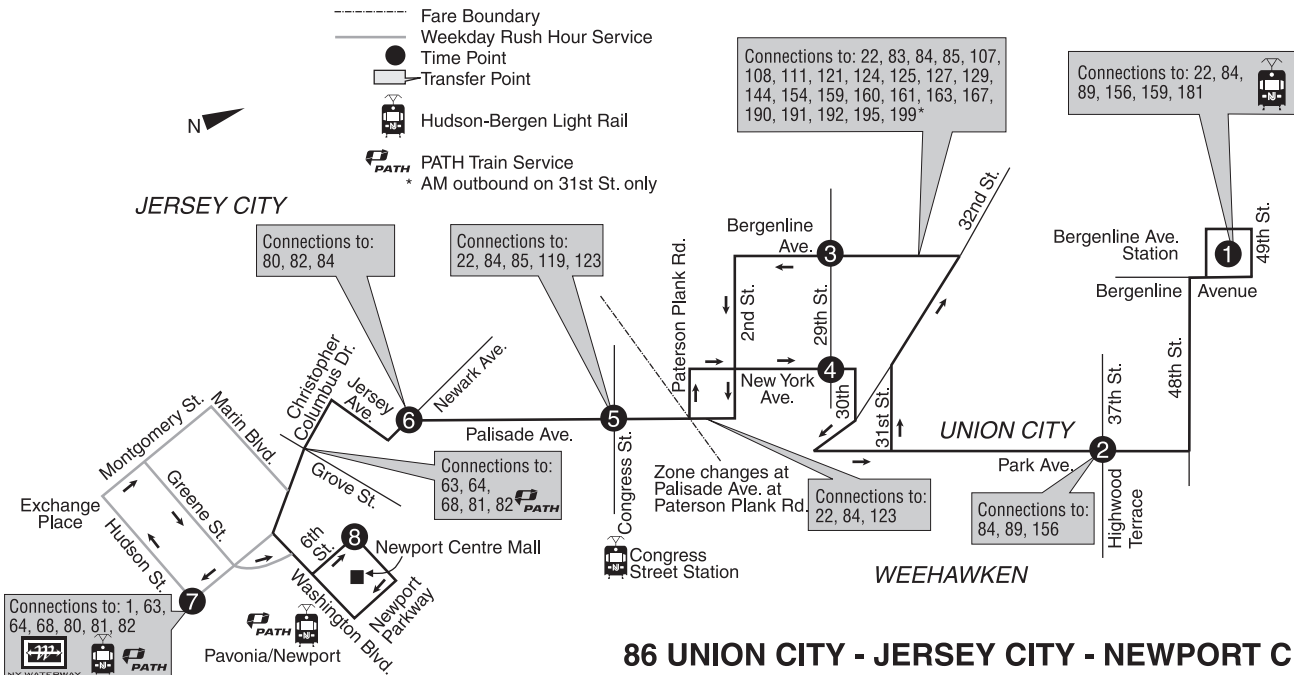

UNION CITY (Bergenline Ave. Station) Bergenline Ave. at 49th St.						
UNION CITY Park Ave. at 37th St.						
UNION CITY Bergenline Ave. at 29th St.						
JERSEY CITY Palisade Ave. at Congress St.						
JERSEY CITY Palisade Ave. at Newark Ave.						
JERSEY CITY Newport Centre Mall						
MAP REFERENCE						
1	2	3	5	6	8	
845	854	901	916	924	935	
950	959	1008	1023	1032	1043	
1055	1104	1113	1128	1137	1148	
1220	1230	1241	1257	106	118	
105	115	126	142	151	203	
210	220	231	247	256	308	
315	325	336	352	401	413	
420	430	441	457	506	518	
525	535	546	602	610	621	
630	638	645	700	708	719	
735	743	750	805	813	824	
840	848	855	910	918	929	

UNION CITY (Bergenline Ave. Station) Bergenline Ave. at 49th St.						
UNION CITY Park Ave. at 37th St.						
UNION CITY Bergenline Ave. at 29th St.						
JERSEY CITY Palisade Ave. at Congress St.						
JERSEY CITY Palisade Ave. at Newark Ave.						
JERSEY CITY Newport Centre Mall						
MAP REFERENCE						
1	2	3	5	6	8	
950	958	1006	1020	1028	1039	
1055	1103	1111	1125	1133	1144	
1200	1209	1217	1232	1241	1253	
105	114	122	137	146	158	
210	219	227	242	251	303	
315	324	332	347	356	408	
420	429	437	452	501	513	
525	534	542	557	606	618	

A.M. - Light face type
P.M. - Bold face type

All trips depart Bergenline Avenue Station from Lane 2

86 UNION CITY - JERSEY CITY - NEWPORT CENTRE MALL