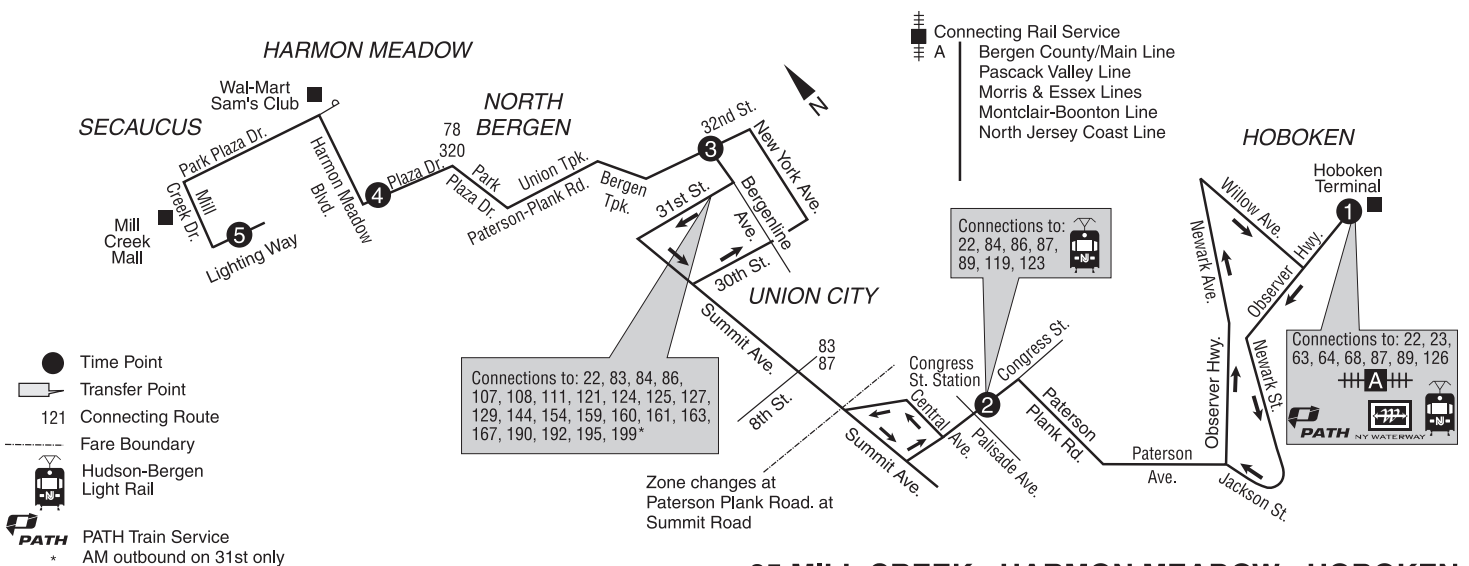

SECAUCUS (Mill Creek) Lighting Way at Mill Creek Dr.	SECAUCUS - HARMON MEADOW Plaza Dr. at Harmon Meadow Blvd.	UNION CITY Bergenline Ave. at 32nd St.	JERSEY CITY Congress St. at Palisade Ave.	HOBOKEN Hoboken Terminal
MAP REFERENCE				
5	4	3	2	1
500	504	512	528	534
600	604	612	628	634
700	704	712	728	734
800	804	812	828	834
900	906	915	931	938
1000	1006	1015	1031	1038
1100	1106	1115	1131	1138
1200	1206	1215	1231	1238
110	116	125	141	148
210	216	225	241	248
310	319	329	344	352
H 350	359	409	424	-
410	419	429	444	452
H 455	504	516	535	-
510	520	532	551	559
H 600	610	622	641	-
610	620	632	651	659
710	720	732	751	759
810	820	831	848	854
910	918	926	943	949
1010	1018	1026	1043	1049
1110	1116	1124	1139	1144
1210	1216	1224	1239	1244
110	116	124	139	144

H - Trip operates during holiday season only - from November 26th and December 17th.

H - Trip operates during holiday season only - between Thanksgiving and Christmas.

A.M. - Light face type
P.M. - Bold face type

85 MILL CREEK - HARMON MEADOW - HOBOKEN