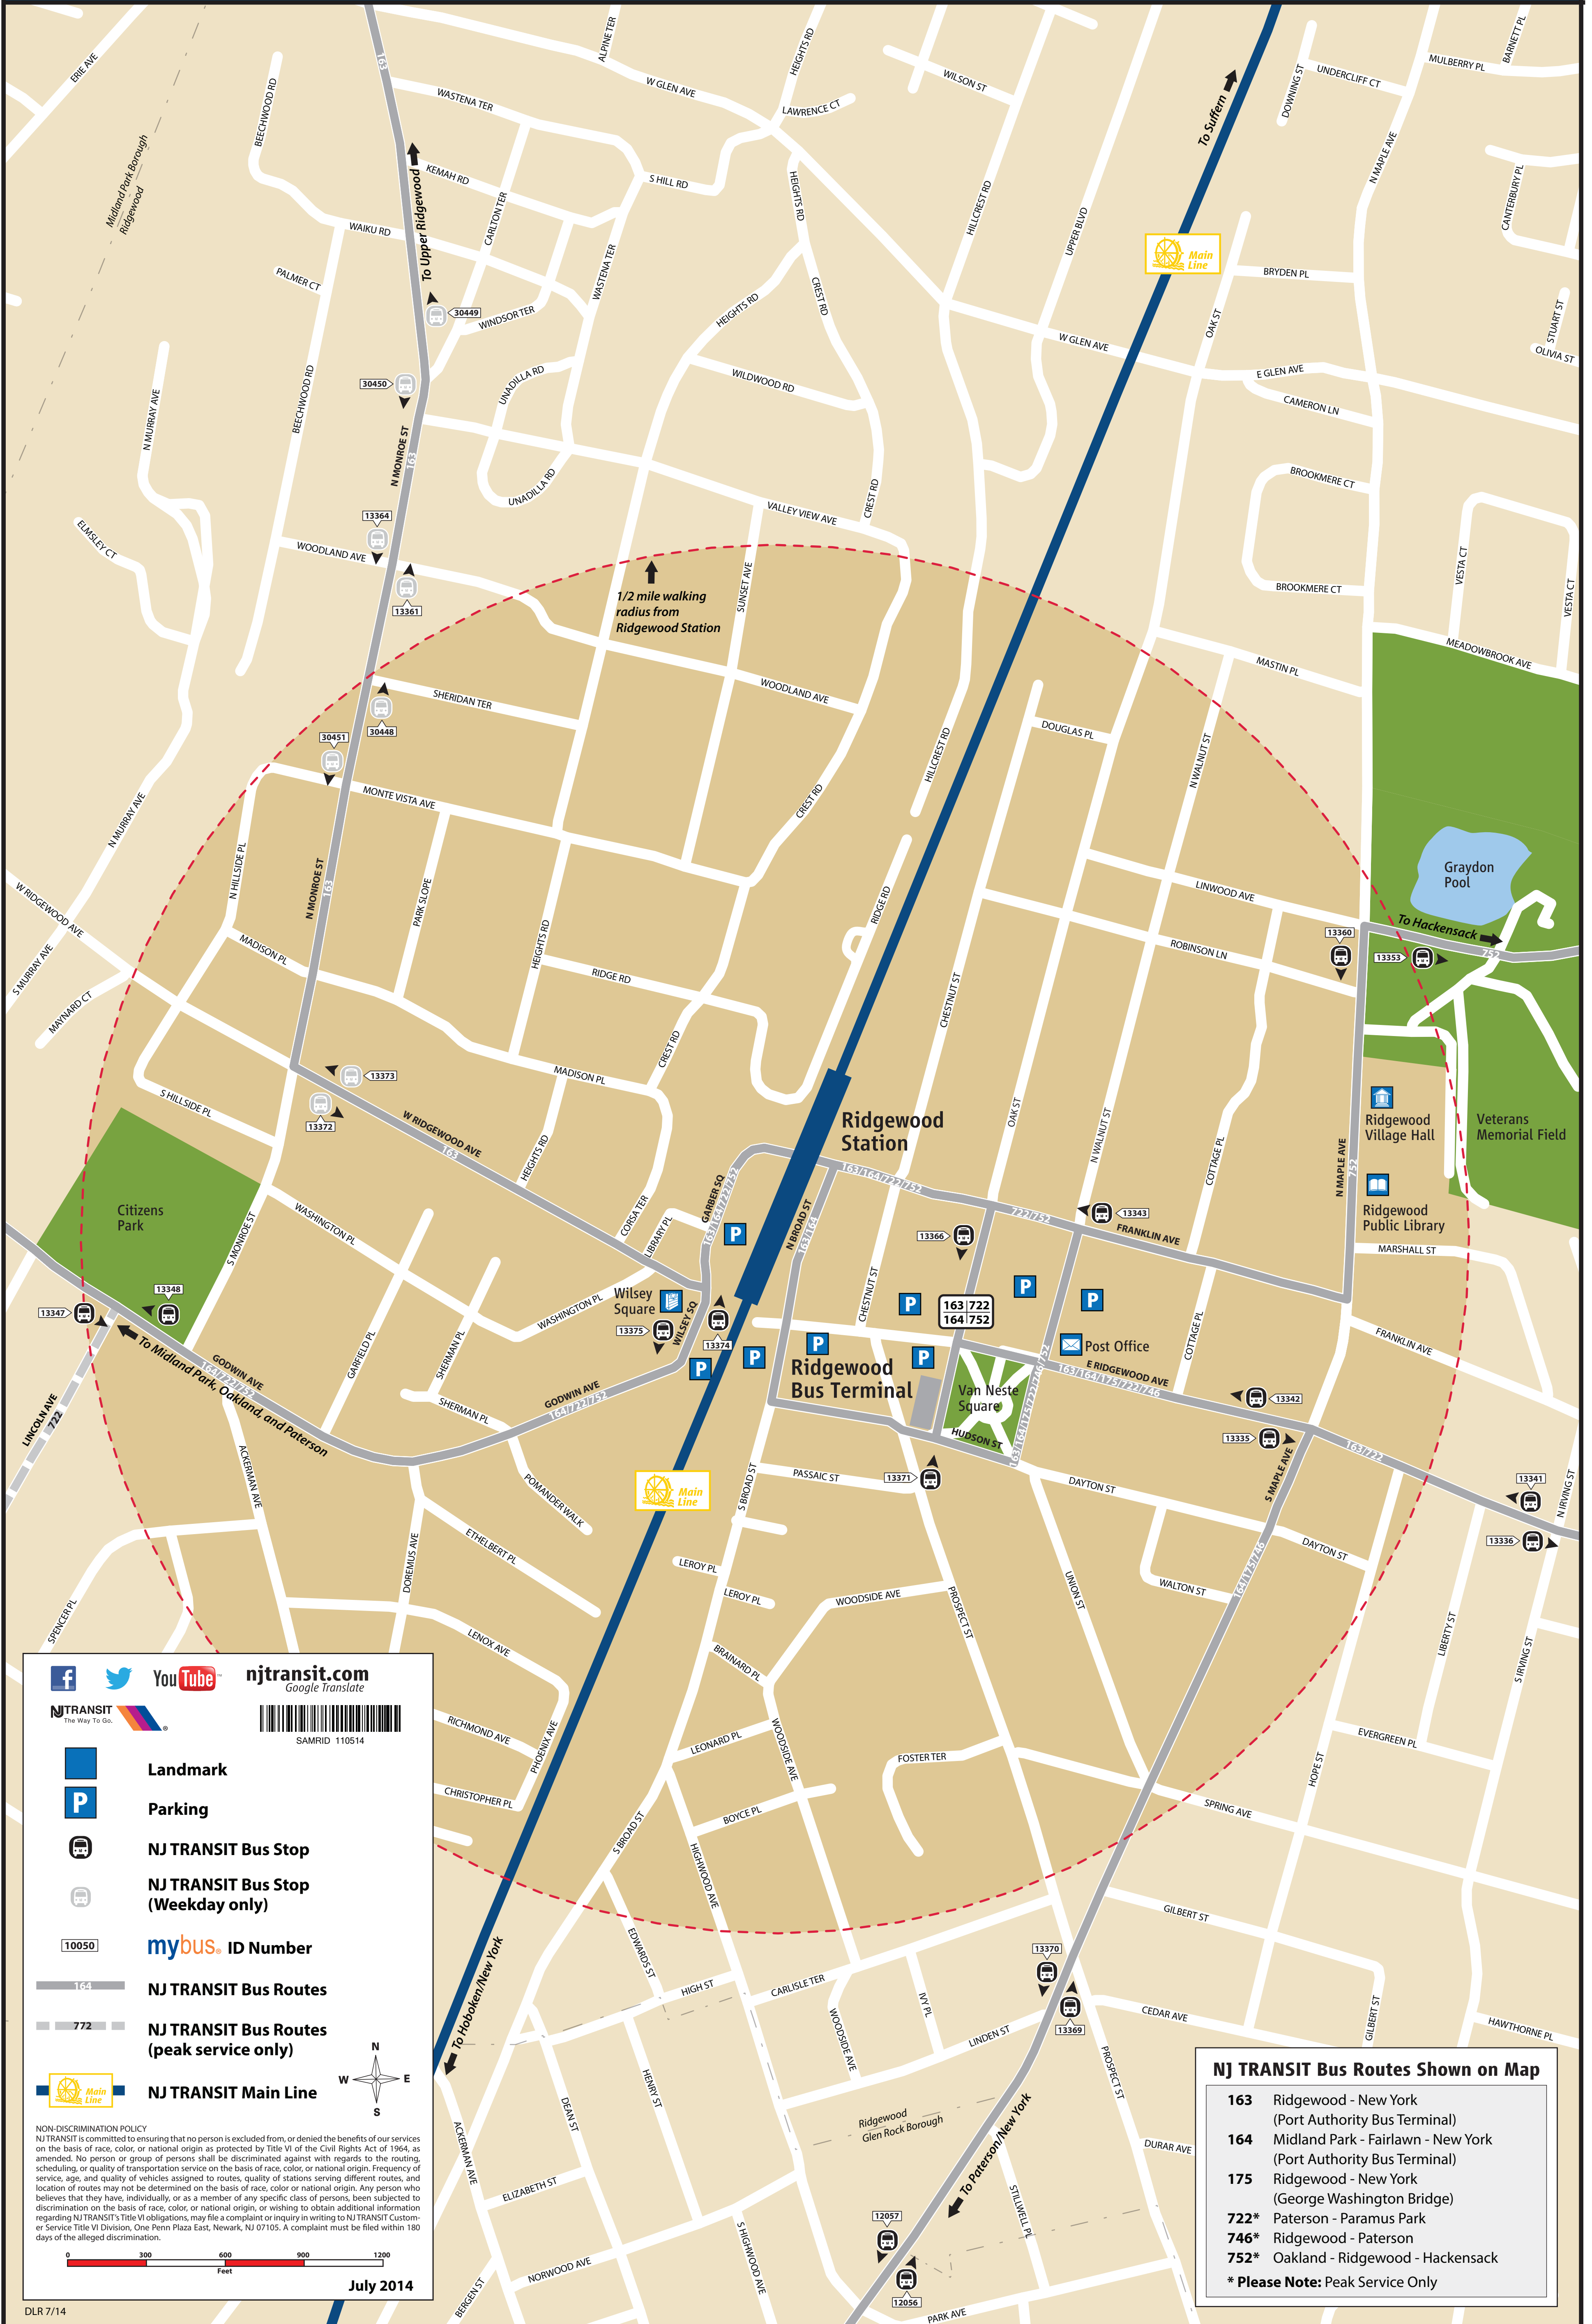

STATION
AREA
MAP
njtransit.com

RIDGEWOOD STATION

SAMRID 110514

Landmark
Parking
NJ TRANSIT Bus Stop
NJ TRANSIT Bus Stop (Weekday only)
mybus. ID Number
NJ TRANSIT Bus Routes
NJ TRANSIT Bus Routes (peak service only)
NJ TRANSIT Main Line

NON-DISCRIMINATION POLICY
 NJ TRANSIT is committed to ensuring that no person is excluded from, or denied the benefits of our services on the basis of race, color, or national origin as protected by Title VI of the Civil Rights Act of 1964, as amended. No person or group of persons shall be discriminated against with regards to the routing, scheduling, or quality of transportation service on the basis of race, color, or national origin. Frequency of service, age, and quality of vehicles assigned to routes, quality of stations serving different routes, and location of routes may not be determined on the basis of race, color or national origin. Any person who believes that they have, individually, or as a member of any specific class of persons, been subjected to discrimination on the basis of race, color, or national origin, or wishing to obtain additional information regarding NJ TRANSIT's Title VI obligations, may file a complaint or inquiry in writing to NJ TRANSIT Customer Service Title VI Division, One Penn Plaza East, Newark, NJ 07105. A complaint must be filed within 180 days of the alleged discrimination.

0 300 600 900 1200 Feet

July 2014

NJ TRANSIT Bus Routes Shown on Map

163	Ridgewood - New York (Port Authority Bus Terminal)
164	Midland Park - Fairlawn - New York (Port Authority Bus Terminal)
175	Ridgewood - New York (George Washington Bridge)
722*	Paterson - Paramus Park
746*	Ridgewood - Paterson
752*	Oakland - Ridgewood - Hackensack
* Please Note: Peak Service Only	