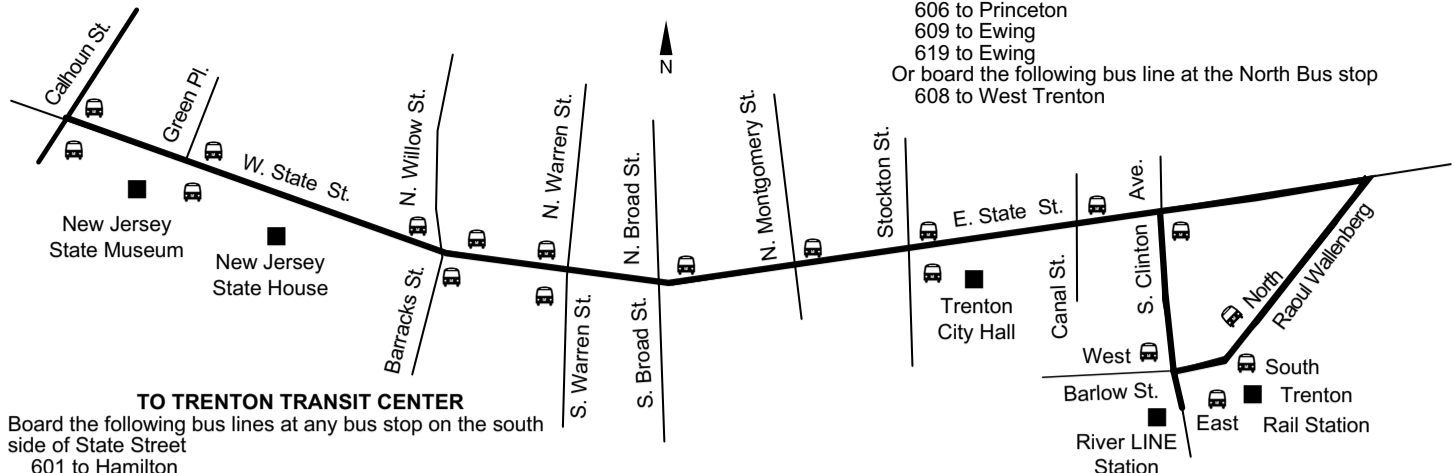

Sundays

LINE NO.	TRENTON W. State St. at Calhoun St.	TRENTON W. State St. at S. Warren St.	TRENTON TRANSIT CENTER - South Bus Stop Wallenberg Blvd. in front of Terminal	TRENTON TRANSIT CENTER - West Bus Stop S. Clinton Ave at Barlow St.
609	-	646	-	651
609	712	716	-	721
609	812	816	-	821
608	815	819	824	-
606	817	821	-	826
601	847	851	-	856

CAPITAL CONNECTION

TO TRENTON TRANSIT CENTER
Board the following bus lines at any bus stop on the south side of State Street
601 to Hamilton
606 to Hamilton/Mercerville/Foxmoor
608 to Hamilton
609 to Quaker Bridge Mall
619 to Mercer County College

- BUS STOPS AT THE TRENTON TRANSIT CENTER**
- East – S. Clinton Avenue at Raoul Wallenberg Boulevard
 - West – S. Clinton Avenue at Barlow Street
 - North - Raoul Wallenberg Boulevard across from the Terminal
 - South - Raoul Wallenberg Boulevard in front of the Terminal