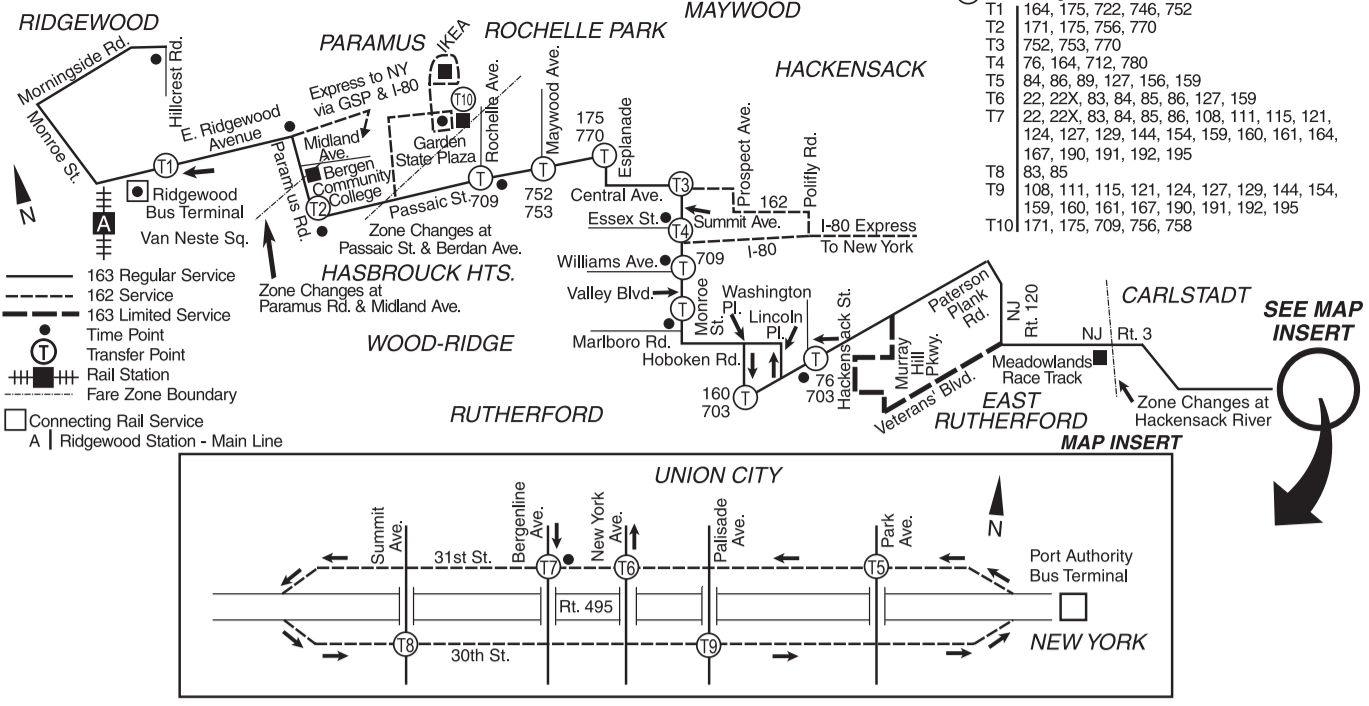

162/163 RIDGEWOOD - MAYWOOD - NEW YORK

To New York

163 Weekdays