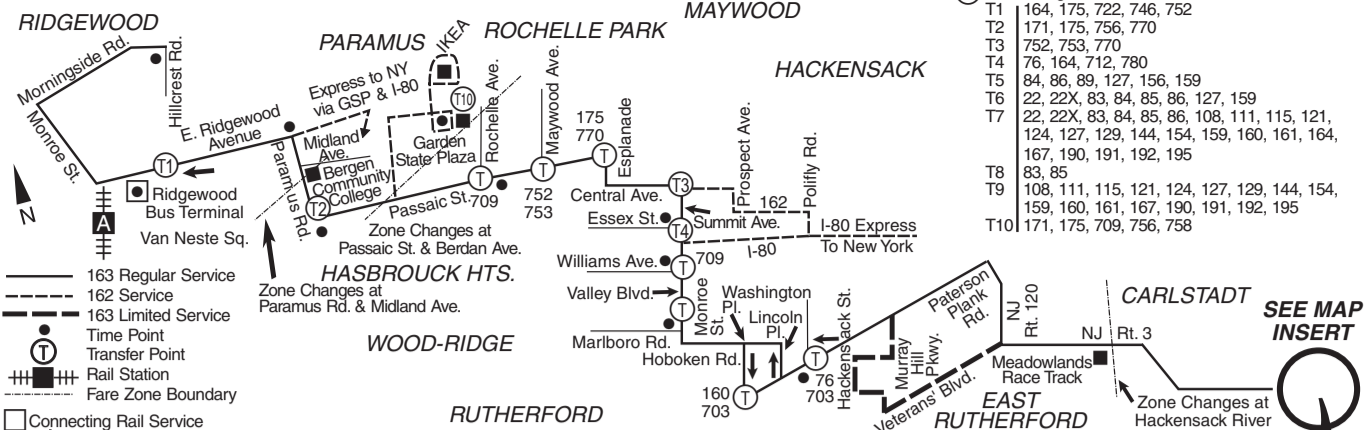

162/163 RIDGEWOOD - NEW YORK

To New York

163 Weekdays