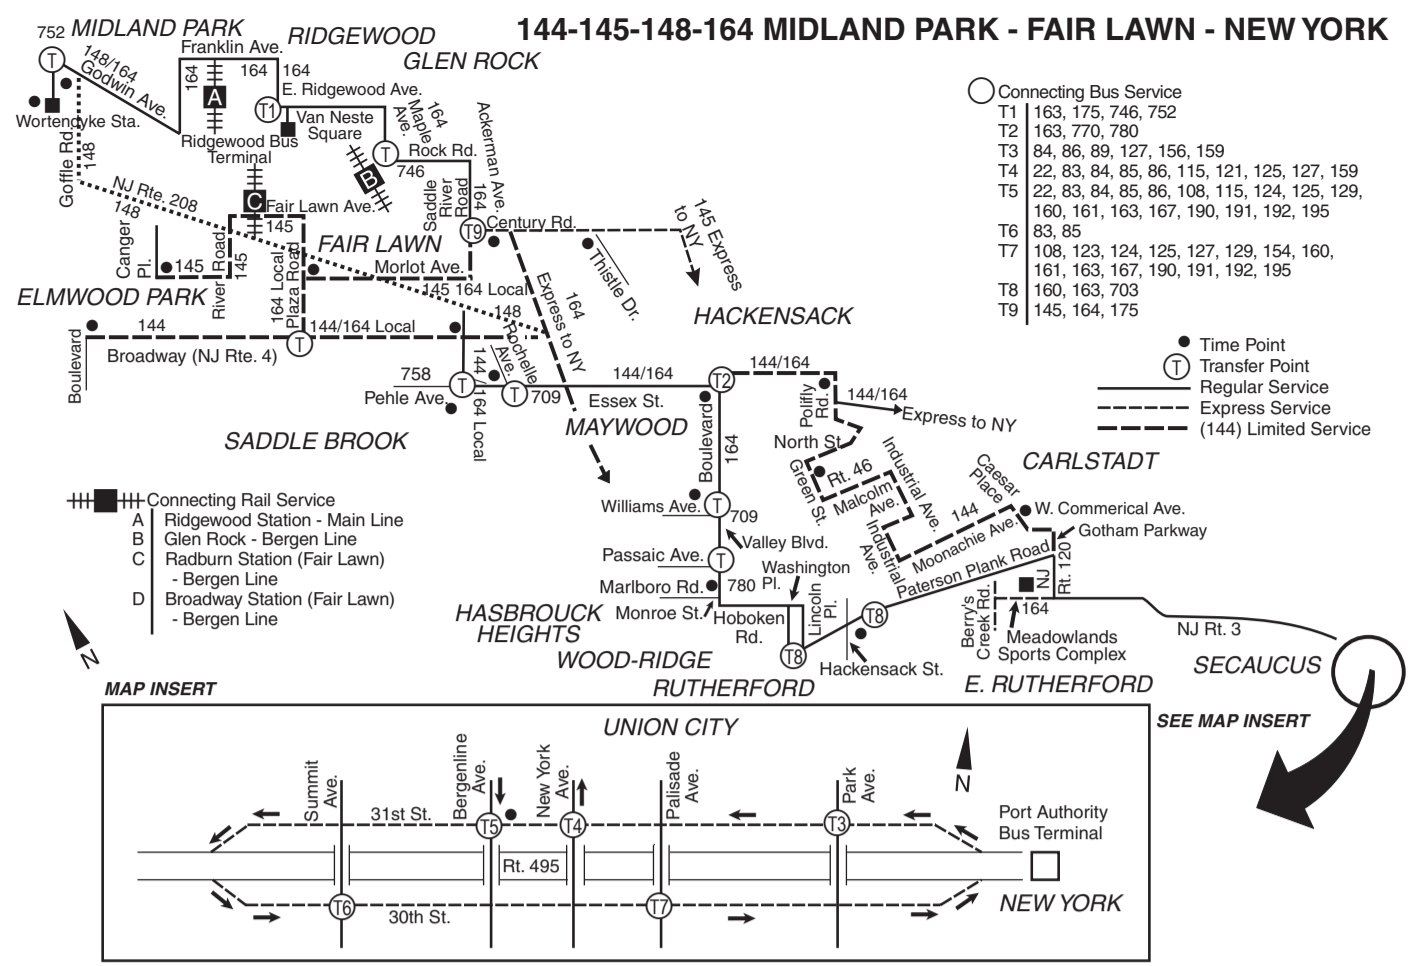

144-145-148-164 MIDLAND PARK - FAIR LAWN - NEW YORK

To New York

164 Weekdays

	WORTENDYKE STATION Central Ave. at Greenwood Ave.	MIDLAND PARK Godwin Ave. at Goffle Rd.	RIDGEWOOD (Bus Terminal) Van Neste Square	GLEN ROCK Harding Plaza at Borough Hall	FAIR LAWN Saddle River Rd. at Fair Lawn/Century Rd	FAIR LAWN Morlot Ave. at Van Saun Pl.	FAIRLAWN (Arcola) Saddle River Rd. at Wyckoff Terrace	SADDLE BROOK Saddle River Rd. at Pehle Ave.	ROCHELLE PARK Essex St. at Rochelle Ave.	HACKENSACK Summit Ave. & Essex St.	HASBROUCK HEIGHTS Boulevard at Williams Ave.	WOOD-RIDGE Valley Blvd. at Marlboro Rd.	EAST RUTHERFORD Paterson Ave. at Hackensack St.	EAST RUTHERFORD Meadowlands Sports Complex	NEW YORK CITY Port Authority Bus Terminal
SX	535	540	545	552	600	-	-	-	-	-	-	-	-	-	640
SX	555	600	605	612	620	-	-	-	-	-	-	-	-	-	700
SX	610	615	620	627	635	-	-	-	-	-	-	-	-	-	715
SX	620	625	630	637	645	-	-	-	-	-	-	-	-	-	725
SX	632	637	642	649	657	-	-	-	-	-	-	-	-	-	737
SX	642	647	652	659	707	-	-	-	-	-	-	-	-	-	747
SX	650	655	700	707	715	-	-	-	-	-	-	-	-	-	755
SX	658	703	708	715	723	-	-	-	-	-	-	-	-	-	803
SX	706	711	716	723	731	-	-	-	-	-	-	-	-	-	811
SX	715	720	725	732	740	-	-	-	-	-	-	-	-	-	820
SX	725	730	735	742	750	-	-	-	-	-	-	-	-	-	830
SX	735	740	745	752	800	-	-	-	-	-	-	-	-	-	840
SX	745	750	755	802	810	-	-	-	-	-	-	-	-	-	850
SX	800	805	810	817	825	-	-	-	-	-	-	-	-	-	906
SX	815	820	825	832	840	-	-	-	-	-	-	-	-	-	923
SX	830	835	840	847	855	-	-	-	-	-	-	-	-	-	939
-	-	-	856	903	911	914	919	922	927	932	937	943	949	-	1009
-	910	914	920	927	935	938	943	946	951	956	1001	1007	1013	1018	1035
-	-	-	-	-	-	1019	1022	1027	1032	1037	1043	1049	-	-	1109
-	1015	1019	1025	1032	1040	1043	1048	1051	1056	1101	1106	1112	1118	1123	1140
-	-	-	1055	1102	1110	1113	1118	1121	1126	1131	1136	1142	1148	-	1208
-	1115	1119	1125	1132	1140	1143	1148	1151	1156	1201	1206	1212	1218	1223	1240
-	1215	1219	1225	1232	1240	1243	1248	1251	1256	101	106	112	118	123	140
-	115	119	125	133	140	143	148	151	156	201	206	212	218	223	240
-	215	219	225	232	240	243	248	251	256	301	306	312	318	323	340
-	315	319	325	332	340	343	348	351	356	401	406	410	416	420	505
-	415	420	425	433	441	444	449	452	457	502	506	511	517	521	606
-	515	520	525	533	541	544	549	552	557	602	606	611	617	621	642
-	615	620	625	633	640	643	648	651	654	658	702	707	713	717	732
-	715	720	725	732	739	742	747	750	753	757	801	806	812	816	831
-	815	820	825	832	839	842	847	850	853	857	901	906	912	916	931
-	915	920	925	932	939	942	947	950	953	957	1001	1006	1012	1016	1031
-	1015	1020	1025	1032	1039	1042	1047	1050	1053	1057	1101	1106	1112	1116	1131

SX - Trip operates express between Saddle River Road and Century Road in Fairlawn and New York.

A.M. - Light face type

P.M. - Bold face type

144 Weekdays