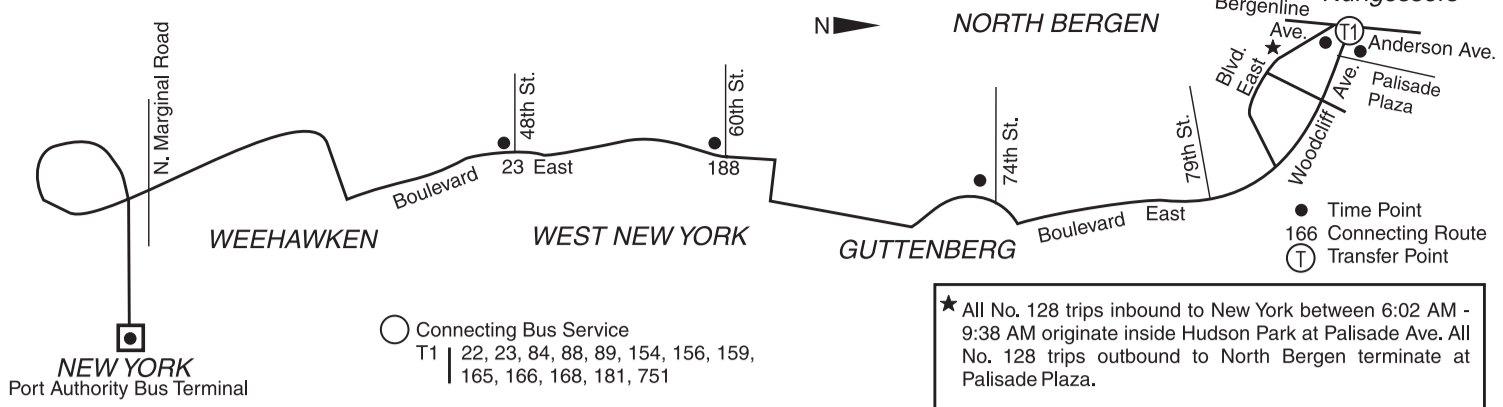

128 NORTH BERGEN-BOULEVARD EAST - NEW YORK

To New York

Weekdays