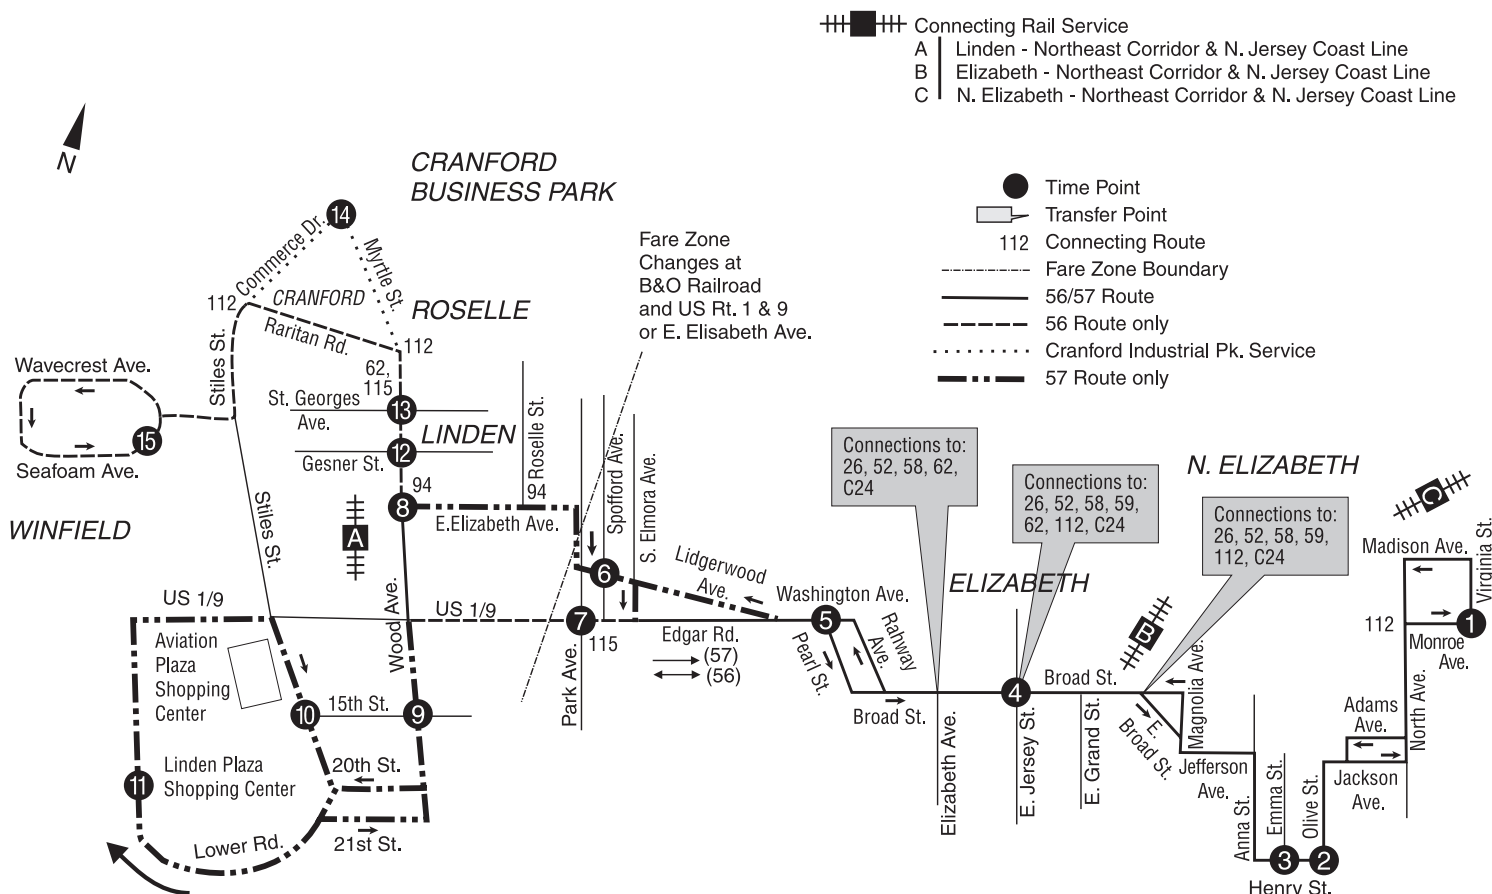

56/57 ELIZABETH - LINDEN - WINFIELD