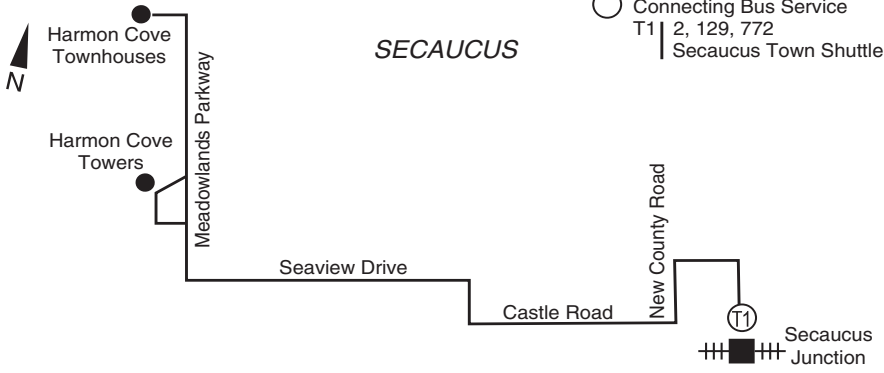

# 972 HARMON COVE SHUTTLE

**Key:**  
 ● Timepoint      ■ Rail Station

**Notes:**  
 The Harmon Cove Towers bus stop is located at the lower level entrance.  
 The Harmon Cove Townhouses bus stop is located at the development clubhouse.  
 There is no fee for shuttle service to and from Secaucus Transfer until further notice.  
 Existing Harmon Cove rail fares will continue to be valid for travel to and from Secaucus Transfer Station until further notice.  
 The shuttle will pick-up and discharge passengers directly along the route at official NJ TRANSIT bus stops.

## To Secaucus Junction