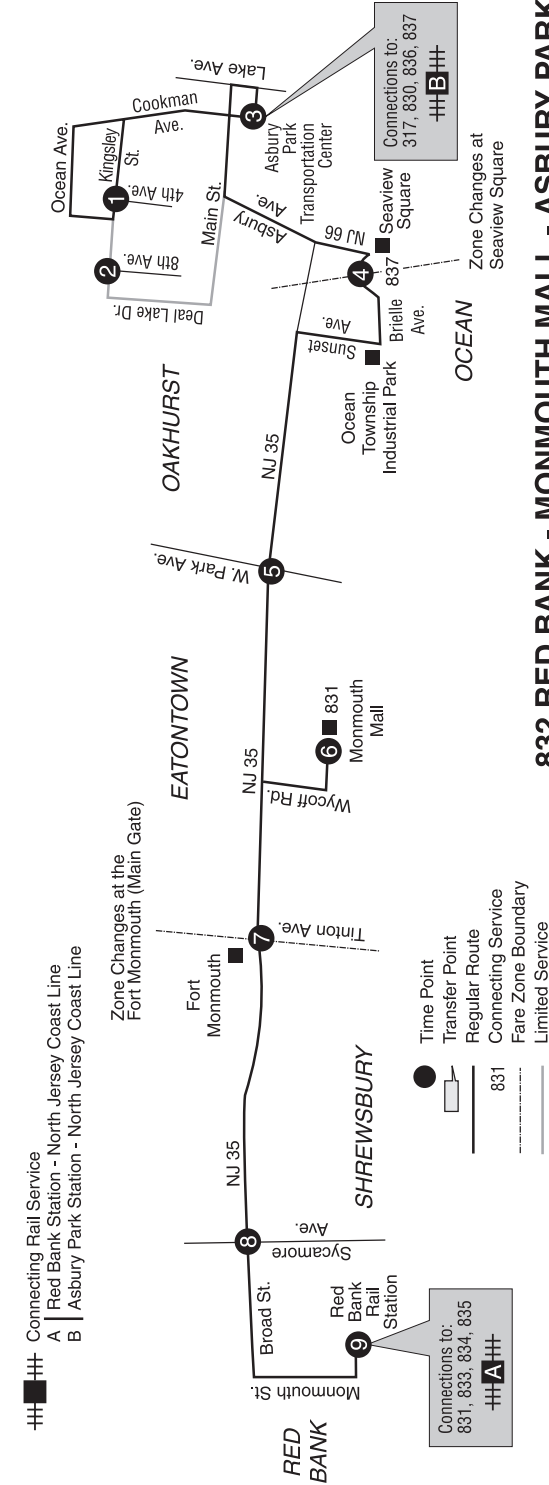

P.M. - Bold face type

Sundays

RED BANK Red Bank Rail Station	SHREWSBURY Broad St. at Sycamore Ave.	EATONTOWN Fort Monmouth (Main Gate)	EATONTOWN Monmouth Mall	OAKHURST NJ 35 at W. Park Ave.	OCEAN TWP Seaview Square	ASBURY PARK Asbury Park Transportation Ctr.	ASBURY PARK Kingsley St. at 4th Ave.
MAP REFERENCE							
9	8	7	6	5	4	3	1
930	940	945	955	1000	1008	1018	1024
1030	1040	1045	1055	1100	1108	1118	1124
1130	1140	1145	1155	1200	1208	1218	1224
1230	1240	1245	1255	100	108	118	124
130	140	145	155	200	208	218	224
230	240	245	255	300	308	318	324
330	340	345	355	400	408	418	424
430	440	445	455	500	508	518	524
530	540	545	555	600	608	618	624
630	640	645	655	700	708	718	724

832 RED BANK - MONMOUTH MALL - ASBURY PARK