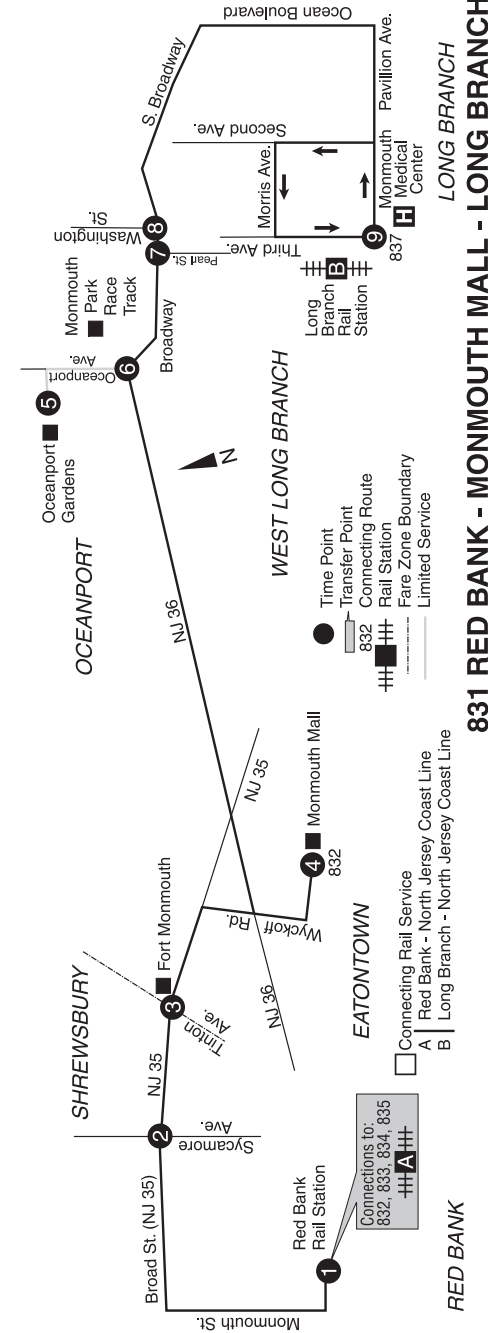

Sundays

EATONTOWN Monmouth Mall	WEST LONG BRANCH NJ 36 at Oceanport Ave.	LONG BRANCH Broadway at Pearl St.	LONG BRANCH Long Branch Rail Station
MAP REFERENCE			
4	6	7	9
1000	1010	1015	1025
1100	1110	1115	1125
1200	1210	1215	1225
100	110	115	125
200	210	215	225
300	310	315	325
400	410	415	425
500	510	515	525
605	615	620	630

Fare Information

This is an exact fare line. Passengers are required to have exact fare when boarding buses on this line. One dollar bills and most U.S. coins are accepted. Drivers do not carry money and cannot make change.

How to determine your fare

Your fare is based on the number of zones you travel through. Check the map on this schedule to see how many zones you travel. Each time you cross a zone boundary, you must pay for another zone.

Cash Fares

Zone	1	2	Transfer
Adult	$1.50	$2.35	$0.70
Children & Sr. Citizens	$0.70	$1.05	$0.35

Transfers must be purchased when boarding bus. For additional information about the NJTRANSIT bus fares and ticket options, please consult the NJTRANSIT Bus Rider Guide or our website, www.njtransit.com

831 RED BANK - MONMOUTH MALL - LONG BRANCH

RED BANK