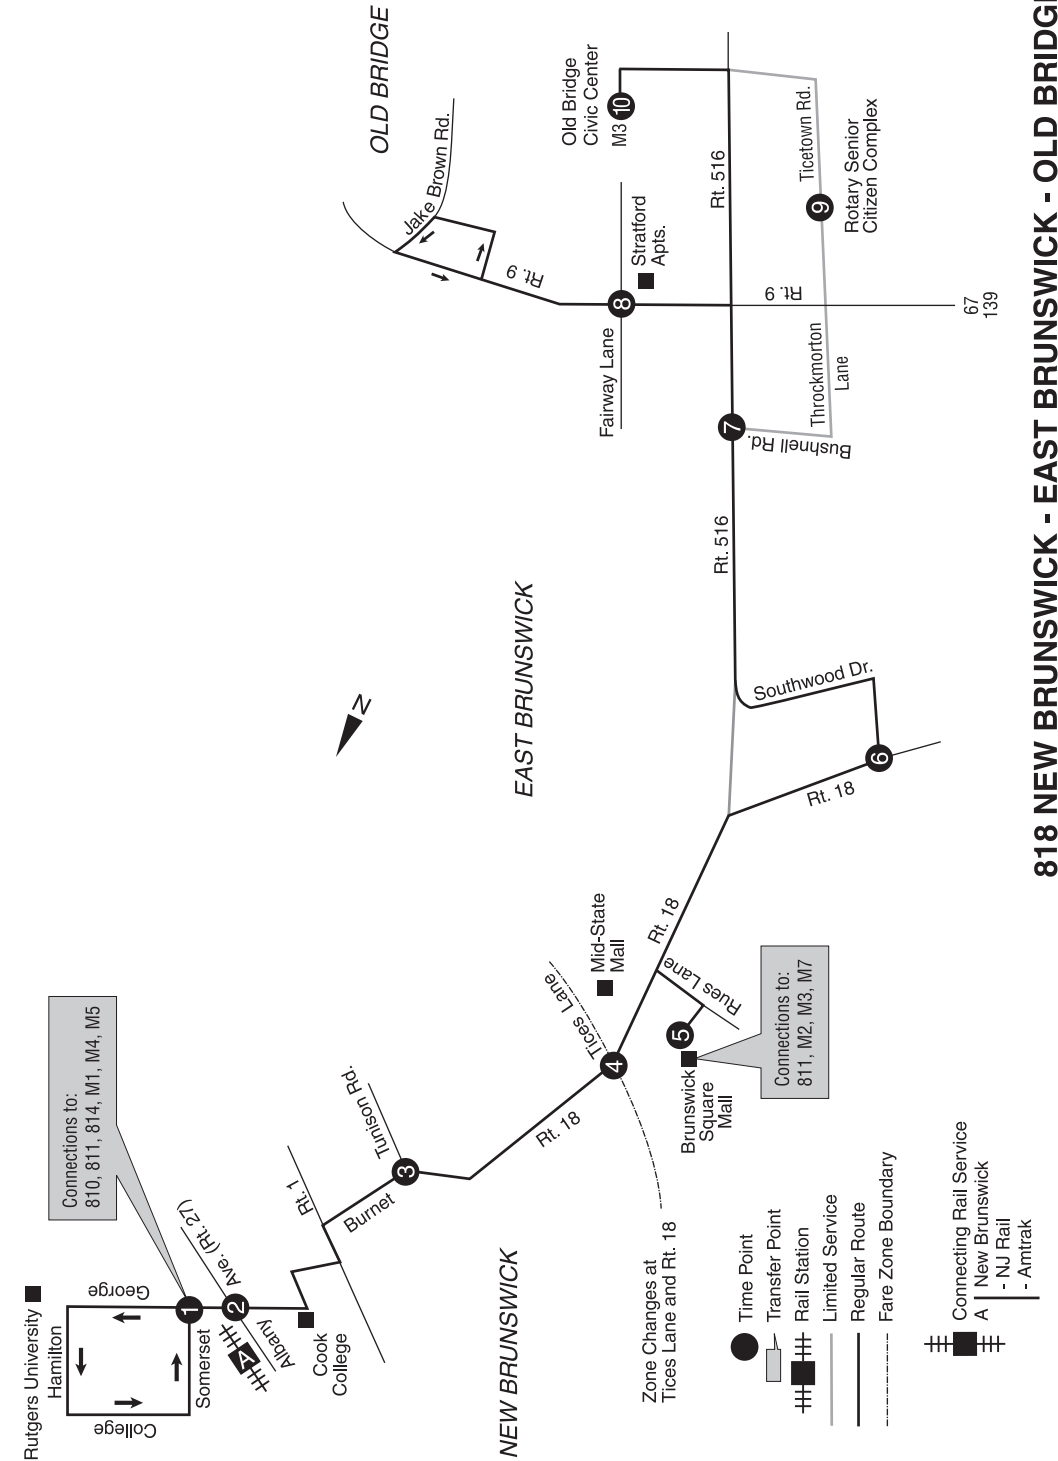

Sundays

OLD BRIDGE Civic Center	OLD BRIDGE Ticetown Rd. at Rotary S.C. Complex	OLD BRIDGE US-9 at Fairway Lane	OLD BRIDGE RT-516 at Bushnell Rd.	OLD BRIDGE NJ 18 at Southwood Dr.	BRUNSWICK SQUARE MALL Mall Entrance next to Starplex Cinema	EAST BRUNSWICK NJ 18 at Tices Lane	NEW BRUNSWICK Burnet St. at Tunison Rd.	NEW BRUNSWICK George St. at Albany St.
MAP REFERENCE								
10	9	8	7	6	5	4	3	2
1049	-	1053	1057	-	1108	1113	1120	1130
1159	1203	-	1207	1218	1223	1228	1235	1245
119	-	123	127	-	138	143	150	200
229	233	-	237	248	253	258	305	315
349	-	353	357	-	408	413	420	430
459	503	-	507	518	523	528	535	545
609	604	-	608	619	624	629	636	646

Note: For additional service between the Mid-State Mall and New Brunswick, please consult NJ TRANSIT's 815 Schedule.

A.M. - Light face type

P.M. - Bold face type

818 NEW BRUNSWICK - EAST BRUNSWICK - OLD BRIDGE