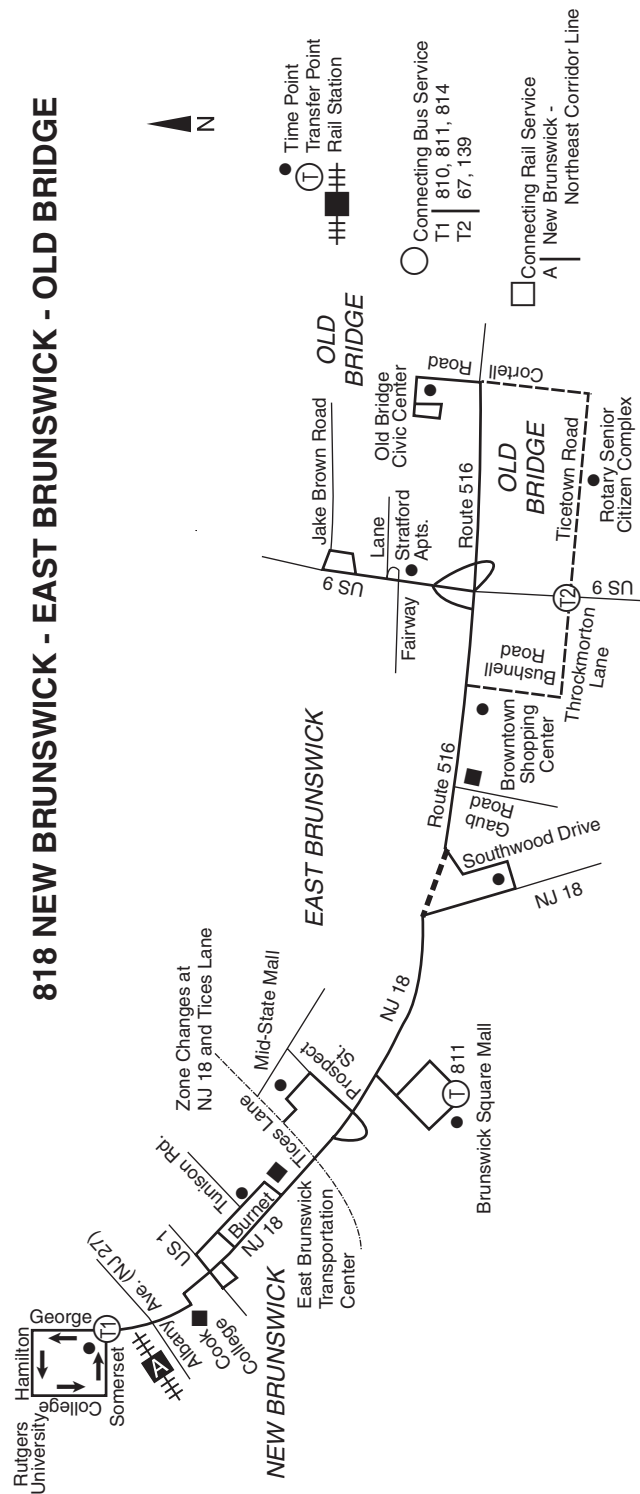

818 NEW BRUNSWICK - EAST BRUNSWICK - OLD BRIDGE

Weekdays

| | OLD BRIDGE Civic Center | OLD BRIDGE Rotary S.C. Complex | OLD BRIDGE US 9 at Fairway Lane | OLD BRIDGE Route 516 at Bushnell Rd. | OLD BRIDGE Southwood Dr. at NJ 18 | EAST BRUNSWICK Brunswick Square Mall | EAST BRUNSWICK Mid-State Mall | NEW BRUNSWICK Burnet St. at Tunison Rd. | NEW BRUNSWICK Somerset St. at George St. |
|-------|-------------------------|--------------------------------|---------------------------------|--------------------------------------|-----------------------------------|--------------------------------------|-------------------------------|---|--|
| A.M. | 6:30 | 6:34 | 6:38 | 6:49 | 7:02 | 7:12 | 7:27 | 7:30 | 7:35 |
| | 7:30 | - | 7:34 | 7:38 | 7:49 | 7:55 | 8:03 | 8:13 | 8:28 |
| | 8:30 | - | 8:34 | 8:38 | 8:49 | 8:55 | 9:03 | 9:13 | 9:28 |
| | 9:30 | 9:34 | - | 9:37 | 9:48 | 9:54 | 10:02 | 10:12 | 10:27 |
| 10:30 | - | 10:34 | 10:38 | - | 10:49 | 10:57 | 11:07 | 11:22 | - |
| | - | - | - | - | - | P.M. | P.M. | P.M. | - |
| 11:30 | 11:34 | - | 11:37 | 11:48 | 11:54 | 12:02 | 12:12 | 12:27 | - |
| P.M. | - | P.M. | P.M. | - | P.M. | - | - | - | - |
| 12:30 | - | 12:34 | 12:38 | - | 12:49 | 12:57 | 1:07 | 1:22 | - |
| | - | P.M. | - | P.M. | - | - | - | - | - |
| 1:30 | 1:34 | - | 1:37 | 1:48 | 1:54 | 2:02 | 2:12 | 2:27 | - |
| 2:30 | - | 2:34 | 2:38 | - | 2:49 | 2:57 | 3:07 | 3:22 | - |
| 3:40 | 3:44 | - | 3:47 | 3:58 | 4:04 | 4:12 | 4:22 | 4:44 | - |
| 4:40 | - | 4:44 | 4:48 | 4:59 | 5:05 | 5:13 | 5:23 | 5:45 | - |
| 6:10 | - | 6:14 | 6:18 | 6:29 | 6:35 | 6:43 | 6:53 | 7:08 | - |
| 7:10 | - | 7:14 | 7:18 | - | 7:29 | 7:37 | 7:47 | 8:02 | - |
| 8:40 | - | 8:44 | 8:48 | 8:59 | 9:05 | 9:13 | 9:23 | 9:38 | - |
| 9:30 | - | 9:34 | 9:38 | 9:49 | 9:55 | 10:03 | 10:13 | 10:28 | - |