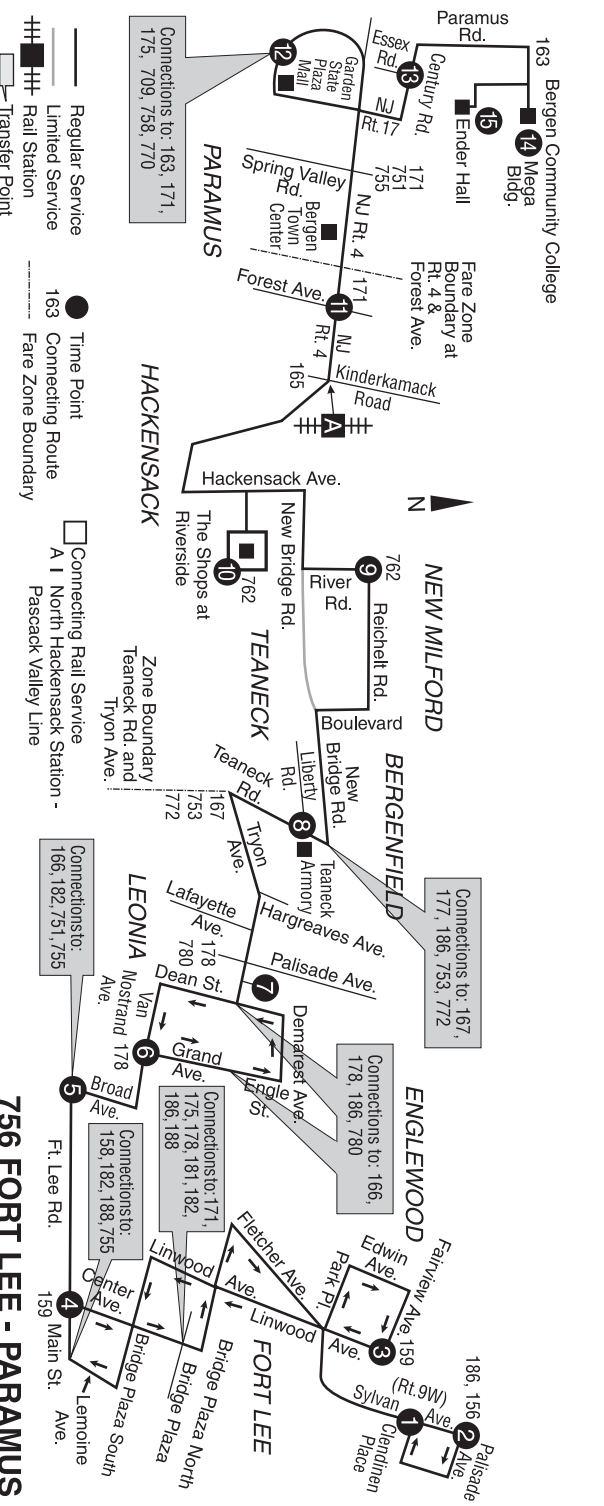

756 FORT LEE - PARAMUS