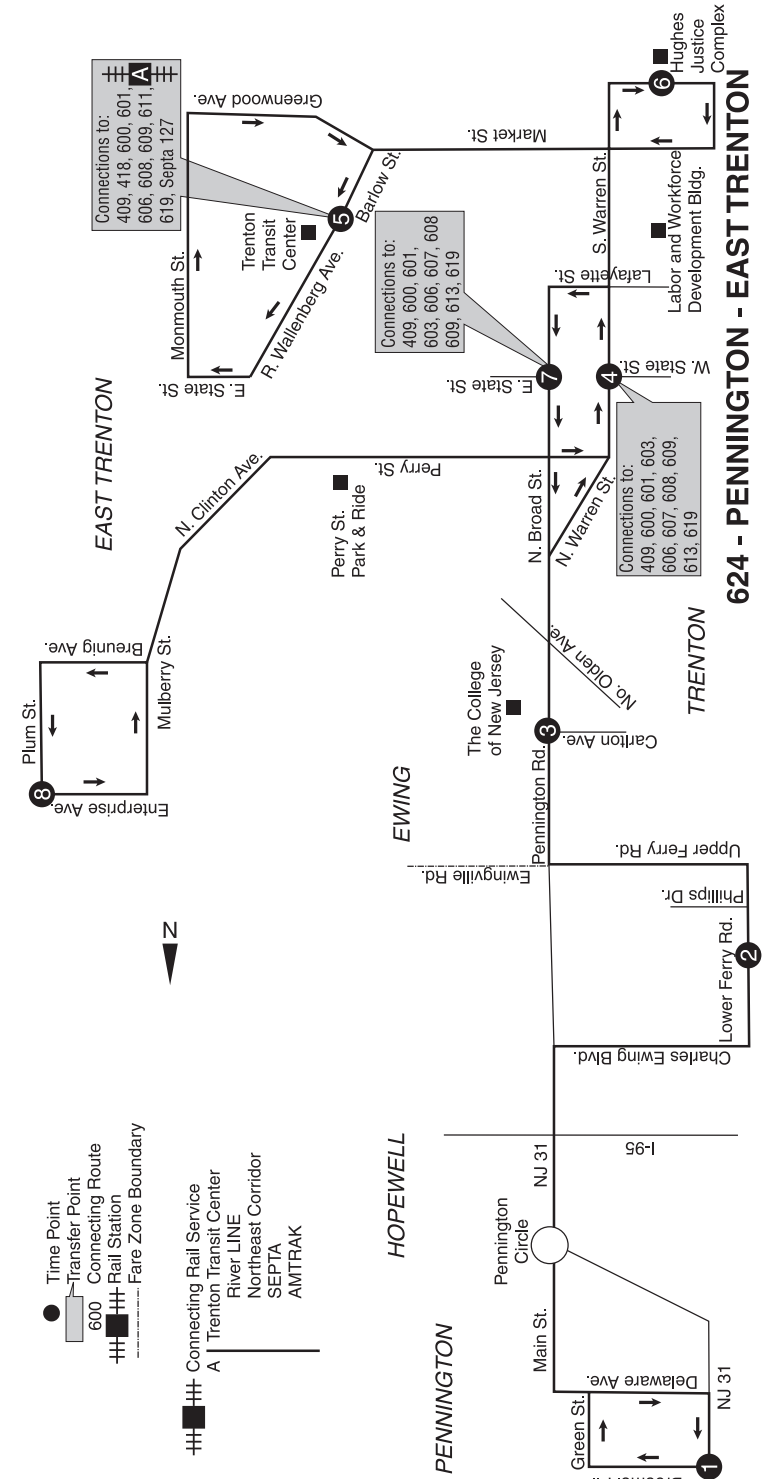

Fare Information

This is an exact fare line. Passengers are required to have exact fare when boarding buses on this line. One dollar bills and most U.S. coins are accepted. Drivers do not carry money and cannot make change.

Important Changes what's new for riders

Routing in downtown Trenton has been standardized - Buses now operate similarly in both directions of travel. Please refer to the route map and schedules for details.

A.M. - Light face type

Holidays

PENNINGTON Broemel Place at RT-31		EWING Lower Ferry at Phillips Dr.		EWING Pennington Rd. at Carlton Ave.		TRENTON S. Warren St. at W. State St.		TRENTON TRANSIT CENTER - South Bus Stop Wallenberg Blvd. in front of Terminal		TRENTON N. Broad St. at E. State St.		EAST TRENTON Plum St. at Enterprise Ave.	
MAP REFERENCE													
1	2	3	4	5	7	8	1	2	3	4	5	7	8
558	611	616	628	634	643	652	558	611	616	628	634	643	652
800	813	818	830	836	845	854	800	813	818	830	836	845	854
1003	1016	1021	1033	1039	1048	1057	1003	1016	1021	1033	1039	1048	1057
1205	1218	1223	1235	1241	1250	1259	1205	1218	1223	1235	1241	1250	1259
200	213	218	230	236	245	254	200	213	218	230	236	245	254
403	416	421	433	439	448	457	403	416	421	433	439	448	457
605	618	623	635	641	-	-	605	618	623	635	641	-	-

P.M. - Bold face type

All trips are operated with lift-equipped buses. NOTE: when traveling into or out of the Port Authority Bus Terminal or George Washington Bridge Bus Station, please call 1 (973) 275-5555 in advance for the location of an accessible boarding gate.