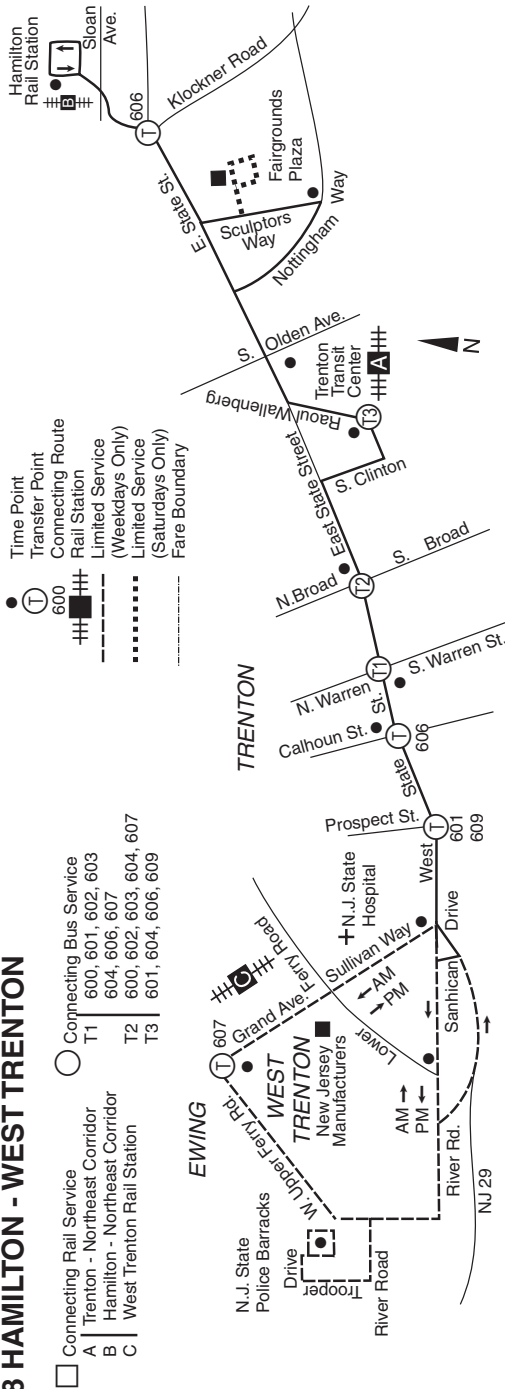

608 HAMILTON - WEST TRENTON

- Connecting Bus Service
- Trenton - Northeast Corridor
- A Hamilton - Northeast Corridor
- C West Trenton Rail Station
- Time Point
- 600 Transfer Point
- HH Connecting Route
- HH Rail Station
- --- Limited Service (Weekdays Only)
- --- Limited Service (Saturdays Only)
- --- Fare Boundary

- 600 Connecting Route
- HH Rail Station
- --- Limited Service (Weekdays Only)
- --- Limited Service (Saturdays Only)
- --- Fare Boundary

Weekdays

	HAMILTON TWP. Hamilton Rail Station	HAMILTON TWP. Sculptors Way at Nottingham Way	TRENTON E. State St. at N. Olden Ave.	TRENTON TRANSIT CENTER - North Bus Stop Wallenberg Blvd. across from Terminal	TRENTON E. State St. at N. Broad St.	TRENTON W. State St. at Calhoun St.	W. TRENTON Sanhican Drive at Sullivan Way	W. TRENTON Grand Ave. at W. Upper Ferry Road	W. TRENTON River Road at Lower Ferry Rd.	W. TRENTON State Police Barracks
	500	507	512	518	523	528	535	-	-	-
	520	527	532	538	543	548	555	-	-	-
	540	547	552	558	603	608	615	620	-	624
	600	607	612	618	623	628	635	640	-	644
	620	627	632	638	643	648	655	700	-	704
S	640	647	652	658	703	708	715	720	-	724
	700	707	712	718	723	728	735	740	-	744
	710	717	722	728	733	738	745	-	-	-
	720	727	732	738	743	748	755	800	-	804
	740	747	752	758	803	808	815	820	-	824
	800	807	812	818	823	828	835	840	-	844
	820	827	832	838	843	848	855	900	-	904
	840	847	852	858	903	908	915	-	-	-
	900	907	912	918	923	928	935	-	-	-
	945	952	957	1003	1008	1013	1020	-	-	-
	1015	1022	1027	1033	1038	1043	1050	-	-	-
	1045	1052	1057	1103	1108	1113	1120	-	-	-
	1115	1122	1127	1133	1138	1143	1150	-	-	-
	1145	1152	1157	1203	1208	1213	1220	-	-	-
	1215	1222	1227	1233	1238	1243	1250	-	-	-
	1245	1252	1257	103	108	113	120	-	-	-
	115	122	127	133	138	143	150	-	-	-
	145	152	157	203	208	213	220	-	-	-
	215	222	227	233	238	243	250	-	-	-
	245	252	257	303	308	313	320	-	-	-
	300	307	312	318	323	328	335	-	342	345
	320	327	332	338	343	348	355	-	402	405
	340	347	352	358	403	408	415	-	422	425
	400	407	412	418	423	428	435	-	442	445
	420	427	432	438	443	448	455	-	502	505
	440	447	452	458	503	508	515	-	522	525
	500	507	512	518	523	528	535	-	542	545
	520	527	532	538	543	548	555	-	602	605
	545	552	557	603	608	613	620	-	-	-
	623	630	635	641	646	651	658	-	-	-
	-	740	745	751	756	801	808	-	-	-
	-	850	855	901	906	911	918	-	-	-
	-	1000	1005	1011	1016	1021	1028	-	-	-
	1115	1122	1127	1133	1138	1143	1150	-	-	-

S - Trip operates only on weekdays when school is in session.

A.M. - Light face type   P.M. - Bold face type

All trips are operated with lift-equipped buses. NOTE: when traveling into or out of the Port Authority Bus Terminal or George Washington Bridge Bus Station, please call 1 (973) 275-5555 in advance for the location of an accessible boarding gate.

To West Trenton
Saturdays