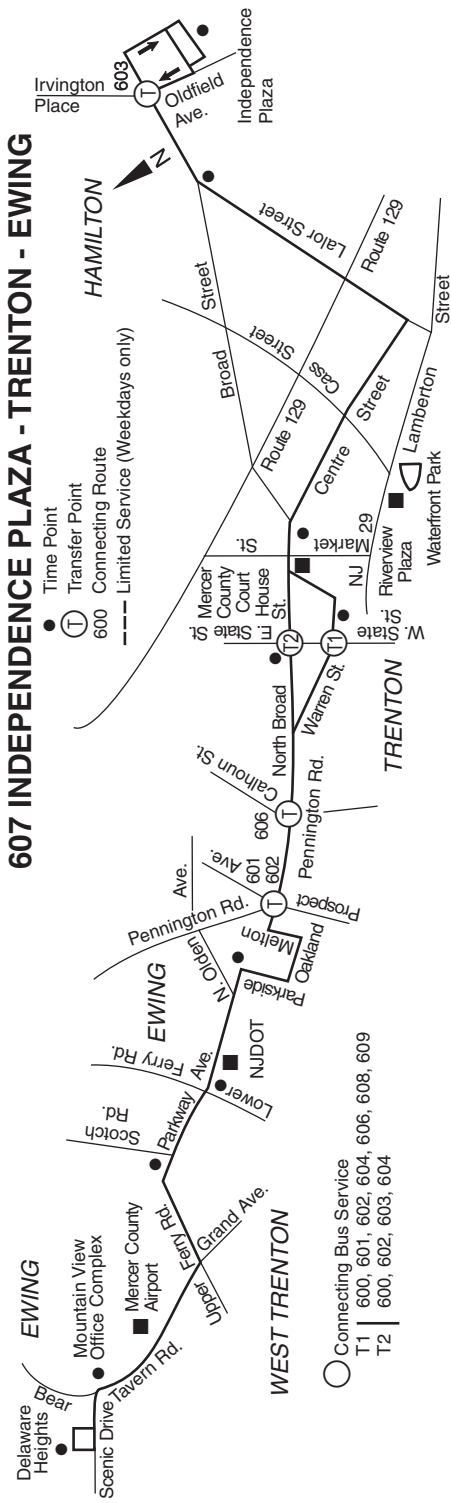

607 INDEPENDENCE PLAZA - TRENTON - EWING

○ Connecting Bus Service
T1 600, 601, 602, 604, 606, 608, 609
T2 600, 602, 603, 604

To Ewing

Weekdays

HAMILTON Independence Plaza	TRENTON Lator St. at South Broad St.	TRENTON Centre St. at S. Broad St.	TRENTON N. Broad St. at E. State St.	EWING Parkway Ave. at Parkside Ave.	EWING Parkway Ave. at Lower Ferry Rd.	EWING Parkway Ave. at Scotch Rd.	EWING Mountain View Complex	EWING - Delaware Heights Apts. Scenic Dr. between Blg. 10 & 13
A.M.	A.M.	A.M.	A.M.	A.M.	A.M.	A.M.	A.M.	A.M.
5:35	5:41	5:51	5:55	6:05	6:11	6:13	6:17	6:19
6:00	6:06	6:16	6:20	6:30	6:36	6:38	6:42	6:44
6:25	6:31	6:41	6:45	6:55	7:01	7:03	7:07	7:09
6:45	6:51	7:01	7:05	7:15	7:21	7:23	7:27	7:29
7:15	7:21	7:31	7:35	7:45	7:51	7:53	7:57	7:59
7:45	7:51	8:01	8:05	8:15	8:21	8:23	8:27	8:29
8:15	8:21	8:31	8:35	8:45	8:51	8:53	8:57	8:59
9:15	9:21	9:31	9:35	9:45	9:51	9:53	9:57	9:59
10:15	10:21	10:31	10:35	10:45	10:51	10:53	10:57	10:59
11:15	11:21	11:31	11:35	11:45	11:51	11:53	11:57	11:59
P.M.	P.M.	P.M.	P.M.	P.M.	P.M.	P.M.	P.M.	P.M.
12:15	12:21	12:31	12:35	12:45	12:51	12:53	12:57	12:59
1:15	1:21	1:31	1:35	1:45	1:51	1:53	1:57	1:59
2:15	2:21	2:31	2:35	2:45	2:51	2:53	2:57	2:59
3:15	3:21	3:31	3:35	3:45	3:51	3:53	3:57	3:59
3:45	3:51	4:01	4:05	4:15	4:21	4:23	4:27	4:29
4:15	4:21	4:31	4:35	4:45	4:51	4:53	4:57	4:59
4:45	4:51	5:01	5:05	5:15	5:21	5:23	5:27	5:29
5:15	5:21	5:31	5:35	5:45	5:51	5:53	5:57	5:59
5:45	5:51	6:01	6:05	6:15	6:21	6:23	6:27	6:29
6:15	6:21	6:31	6:35	6:45	6:51	6:53	6:57	6:59
7:15	7:21	7:31	7:35	7:45	7:51	7:53	-	-
8:15	8:21	8:31	8:35	8:45	8:51	8:53	-	-
9:45	9:51	10:01	10:05	10:15	10:21	10:23	-	-

1683

Saturdays & Sundays

HAMILTON Independence Plaza	HAMILTON Lator & S. Broad Sts.	TRENTON Centre & S. Broad Sts.	TRENTON N. Broad & E. State Sts.	EWING Parkway & Parkside	EWING Parkway & Lower Ferry Rd.	EWING Parkway & Scotch Road
A.M.	A.M.	A.M.	A.M.	A.M.	A.M.	A.M.
7:15	7:19	7:31	7:35	7:45	7:49	7:51
8:45	8:49	9:01	9:05	9:15	9:19	9:21
10:15	10:19	10:31	10:35	10:45	10:49	10:51
-	-	P.M.	P.M.	P.M.	P.M.	P.M.
11:45	11:49	12:01	12:05	12:15	12:19	12:21
P.M.	P.M.	-	-	-	-	-
1:15	1:19	1:31	1:35	1:45	1:49	1:51
2:45	2:49	3:01	3:05	3:15	3:19	3:21
4:15	4:19	4:31	4:35	4:45	4:49	4:51
5:45	5:49	6:01	6:05	6:15	6:19	6:21
7:15	7:19	7:31	7:35	7:45	7:49	7:51
8:45	8:49	9:01	9:05	9:15	9:19	9:21

1391

Holidays

HAMILTON Independence Plaza	HAMILTON Lator & South Broad St.	TRENTON Centre & S. Broad Sts.	TRENTON N. Broad & E. State Sts.	EWING Parkway & Parkside	EWING Parkway & Lower Ferry Rd.	EWING Parkway & Scotch Road
A.M.	A.M.	A.M.	A.M.	A.M.	A.M.	A.M.
5:30	5:34	5:46	5:50	6:00	6:04	6:06
6:00	6:04	6:16	6:20	6:30	6:34	6:36
7:15	7:19	7:31	7:35	7:45	7:49	7:51
8:45	8:49	9:01	9:05	9:15	9:19	9:21
10:15	10:19	10:31	10:35	10:45	10:49	10:51
-	-	P.M.	P.M.	P.M.	P.M.	P.M.
11:45	11:49	12:01	12:05	12:15	12:19	12:21
P.M.	P.M.	-	-	-	-	-
1:15	1:19	1:31	1:35	1:45	1:49	1:51
2:45	2:49	3:01	3:05	3:15	3:19	3:21
4:15	4:19	4:31	4:35	4:45	4:49	4:51
5:45	5:49	6:01	6:05	6:15	6:19	6:21
7:15	7:19	7:31	7:35	7:45	7:49	7:51
8:45	8:49	9:01	9:05	9:15	9:19	9:21

1483H

Fare Information