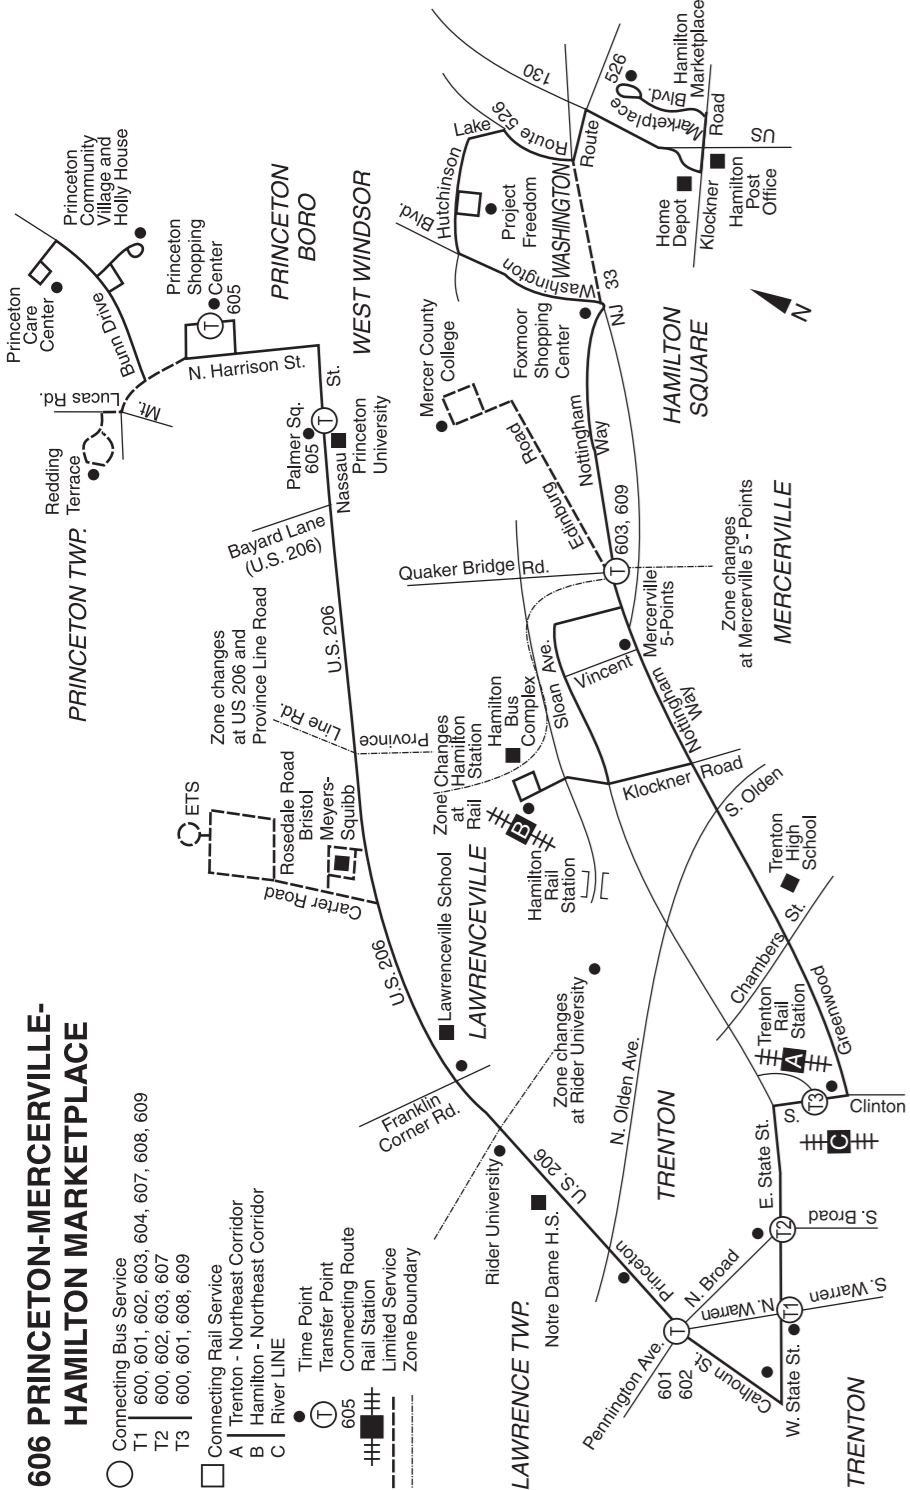

## To Mercerville/Hamilton Marketplace

### How to determine your fare

Your fare is

**606 PRINCETON-MERCERVILLE-  
HAMILTON MARKETPLACE**

- Connecting Bus Service
- T1 600, 601, 602, 603, 604, 607, 608, 609
- T2 600, 602, 603, 607
- T3 600, 601, 608, 609
- Connecting Rail Service
- A Trenton - Northeast Corridor
- B Hamilton - Northeast Corridor
- C River LINE
- Time Point
- ⊕ Transfer Point
- ⊕ Connecting Route
- ⊕ Rail Station
- ⊕ Limited Service
- Zone Boundary