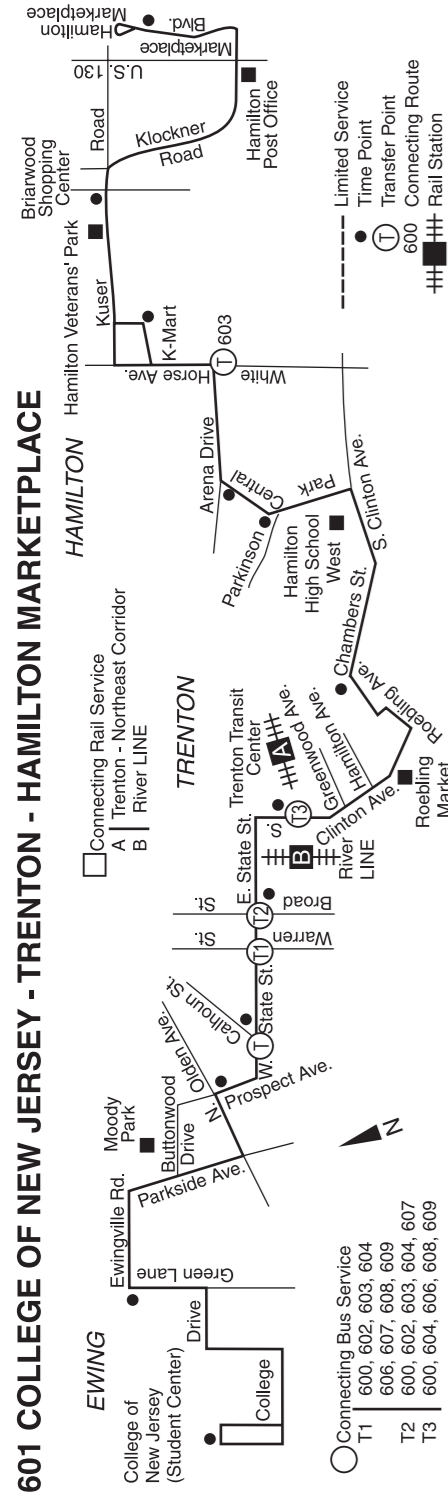

601 COLLEGE OF NEW JERSEY - TRENTON - HAMILTON MARKETPLACE

○ Connecting Bus Service
T1 600, 602, 603, 604
606, 607, 608, 609
T2 600, 602, 603, 604, 607
T3 600, 604, 606, 608, 609

A.M. - Light face type

P.M. - Bold face type

Weekdays

HAMILTON TWP. Hamilton Marketplace	538	546	552	600	602	607	615	620	624	632	638	642
HAMILTON TWP. Briarwood Shopping Village	-	616	622	630	632	637	645	650	654	702	708	712
HAMILTON TWP. K-Mart	638	646	652	700	702	707	715	720	724	732	738	742
HAMILTON TWP. Central Ave. at Arena Dr.	708	716	722	730	732	737	745	750	754	802	808	812
HAMILTON TWP. E. Park Ave at Parkinson Ave.	-	748	754	802	804	809	817	822	826	834	840	844
TRENTON Roebling Ave. at Franklin St.	-	818	824	832	834	839	847	852	856	904	910	914
TRENTON TRANSIT CENTER - East Bus Stop S. Clinton Ave at Wallenberg Blvd.	-	848	854	902	904	909	917	922	926	934	940	944
TRENTON E. State St. at N. Broad St.	938	946	952	1000	1002	1007	1015	1020	1024	1032	1038	1042
TRENTON W. State St. at Calhoun St.	1053	1101	1107	1115	1117	1122	1130	1135	1139	1147	1153	1157
EWING Prospect St. at N. Olden Ave.	1208	1216	1222	1230	1232	1237	1245	1250	1254	102	108	112
EWING Ewingville Rd. at Eggerts Crossing Rd.	123	131	137	145	147	152	200	205	209	217	223	227
EWING College of New Jersey	238	246	252	300	302	307	315	320	324	332	338	342
	338	346	352	400	402	407	415	420	424	432	438	442
	438	446	452	500	502	507	515	520	524	532	538	542
	508	516	522	530	532	537	545	550	554	602	608	612
	543	551	557	605	607	612	620	625	629	637	643	647
	608	616	622	630	632	637	645	650	654	702	708	712
	728	736	742	750	752	757	805	810	814	822	828	832
	838	846	852	900	902	907	915	920	924	932	938	942
	948	956	1002	1010	1012	1017	1025	1030	1034	1042	1048	1052

To College of New Jersey

Saturdays

HAMILTON TWP. Hamilton Marketplace	608	615	621	627	629	634	640	645	650	657	702	707
HAMILTON TWP. Briarwood Shopping Village	723	730	736	742	744	749	755	800	805	812	817	822
HAMILTON TWP. K-Mart	830	837	843	849	851	856	902	907	912	919	924	929
HAMILTON TWP. Central Ave. at Arena Dr.	945	952	958	1004	1006	1011	1017	1022	1027	1034	1039	1044
HAMILTON TWP. E. Park Ave at Parkinson Ave.	1100	1107	1113	1119	1121	1126	1132	1137	1142	1149	1154	1159
TRENTON Roebling Ave. at Franklin St.	1215	1222	1228	1234	1236	1241	1247	1252	1257	104	109	114
TRENTON TRANSIT CENTER - East Bus Stop S. Clinton Ave at Wallenberg Blvd.	130	137	143	149	151	156	202	207	212	219	224	229
TRENTON E. State St. at N. Broad St.	245	252	258	304	306	311	317	322	327	334	339	344
TRENTON W. State St. at Calhoun St.	400	407	413	419	421	426	432	437	442	449	454	459
EWING Prospect St. at N. Olden Ave.	515	522	528	534	536	541	547	552	557	604	609	614
EWING Ewingville Rd. at Eggerts Crossing Rd.	630	637	643	649	651	656	702	707	712	719	724	729
EWING College of New Jersey	745	752	758	804	806	811	817	822	827	834	839	844
	900	907	913	919	921	926	932	937	942	949	954	959

Sundays