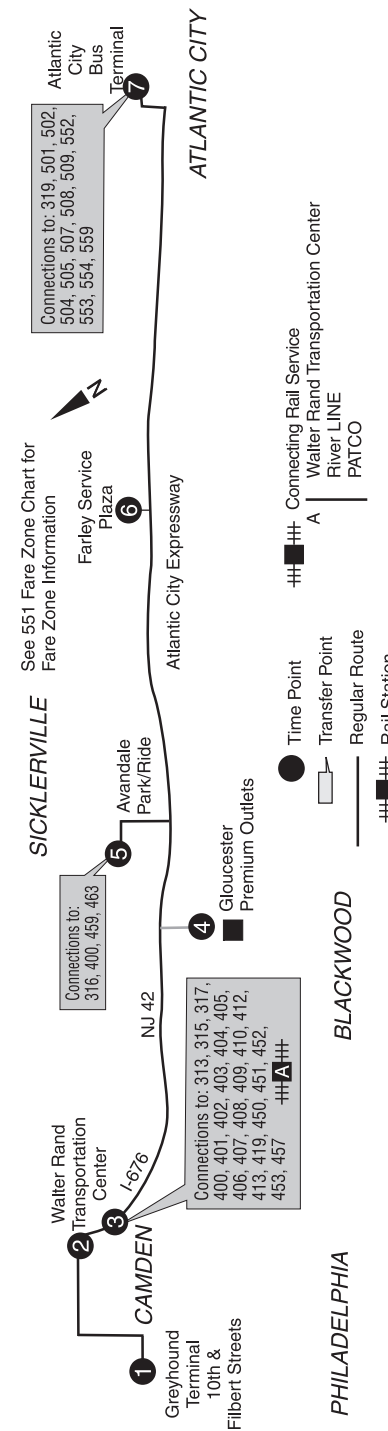

Holiday Service Guide

Holiday	Schedule in Effect
New Year's Day - Jan. 1**	Sunday
Martin Luther King Jr. Day	Saturday
Presidents' Day	Saturday
Good Friday	Weekday
Memorial Day	Sunday
Independence Day - July 4**	Sunday
Labor Day	Sunday
Columbus Day	Weekday
Veterans Day	Weekday
Wednesday Before Thanksgiving	See website for details
Thanksgiving Day	Sunday
Friday After Thanksgiving	Saturday
Christmas Eve	See website for details
Christmas Day - Dec. 25**	Sunday
New Year's Eve	See website for details

**DOWNLOAD THE FREE
NJ TRANSIT Mobile App™**

#NJTAPP njtransit.com/app

ATLANTIC CITY RAIL LINE TICKETS/PASSES ACCEPTED ON 551 LINE
All Atlantic City Rail Line tickets and weekly/monthly passes, with Atlantic City and Philadelphia printed on the ticket or pass, are honored at all times between Atlantic City Bus Terminal and Philadelphia Greyhound Terminal only, and not to or from intermediate points.

A.M. - Light face type
P.M. - Bold face type

551 PHILADELPHIA-ATLANTIC CITY