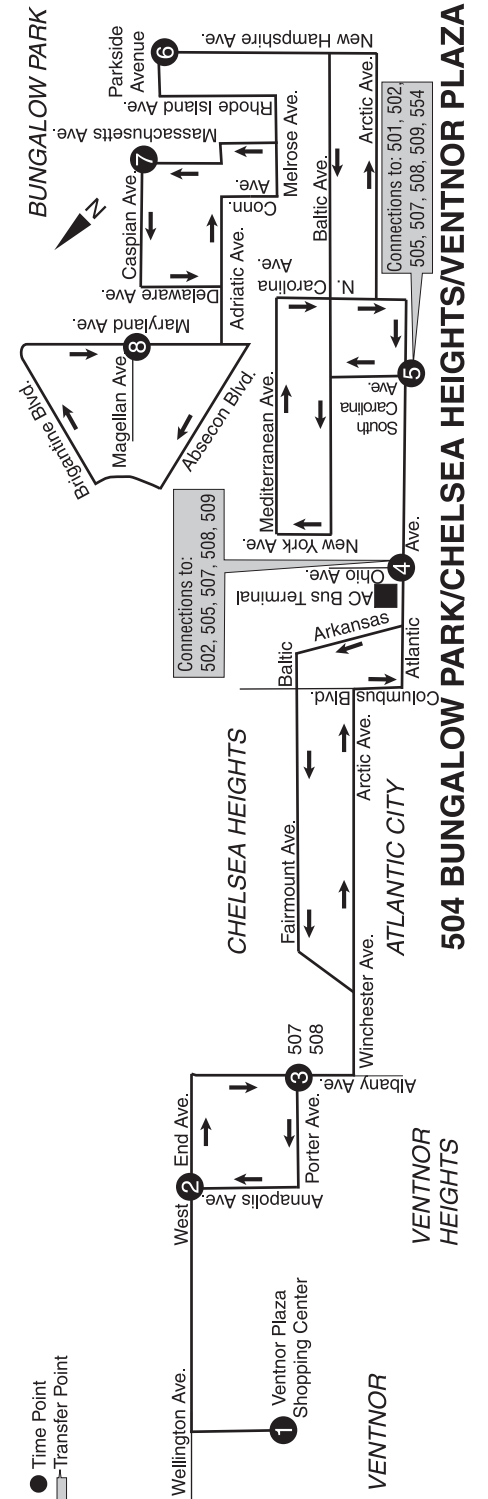

A.M. - Light face type

P.M. - Bold face type

Sundays

ATLANTIC CITY Caspian Ave. at Massachusetts Ave.	ATLANTIC CITY Maryland Ave. at Magellan Ave.	ATLANTIC CITY INLET New Hampshire Ave. at Parkside Ave.	ATLANTIC CITY Atlantic Ave. at S. Carolina Ave.	ATLANTIC CITY BUS TERMINAL On Atlantic Ave. at Ohio Ave.	ATLANTIC CITY Porter Ave. at Albany Ave.	VENTNOR HEIGHTS West End Ave. at Annapolis Ave.	VENTNOR Ventnor Plaza
MAP REFERENCE							
7	8	6	5	4	3	2	1
800	806	811	824	828	837	840	843
-	936	941	954	1000	1009	1012	1015
-	1106	1111	1124	1130	1139	1142	1145
1230	1236	1241	1254	100	109	112	115
-	206	211	224	231	240	243	246
-	336	341	354	401	410	413	416
-	506	511	524	531	540	543	546
-	636	641	654	659	708	711	714

Holiday Service Guide

Holiday	Schedule in Effect
New Year's Day - Jan. 1**	Sunday
Martin Luther King Jr. Day	Saturday
Presidents' Day	Saturday
Good Friday	Weekday
Memorial Day	Sunday
Independence Day - July 4**	Sunday
Labor Day	Sunday
Columbus Day	Weekday
Veterans Day	Regular service
Wednesday Before Thanksgiving	See website for details
Thanksgiving Day	Sunday
Friday After Thanksgiving	Saturday
Christmas Eve	See website for details
Christmas Day - Dec. 25**	Sunday
New Year's Eve	See website for details

**Observed Holidays - When this holiday falls on a weekend, a special schedule will be operated on the observed holiday. Please check our website at www.njtransit.com to confirm the schedule in effect on holidays.

All trips are operated with lift-equipped buses. NOTE: when traveling into or out of the Port Authority Bus Terminal or George Washington Bridge Bus Station, please call 1 (973) 275-5555 in advance for the location of an accessible boarding gate.

● Time Point
▭ Transfer Point