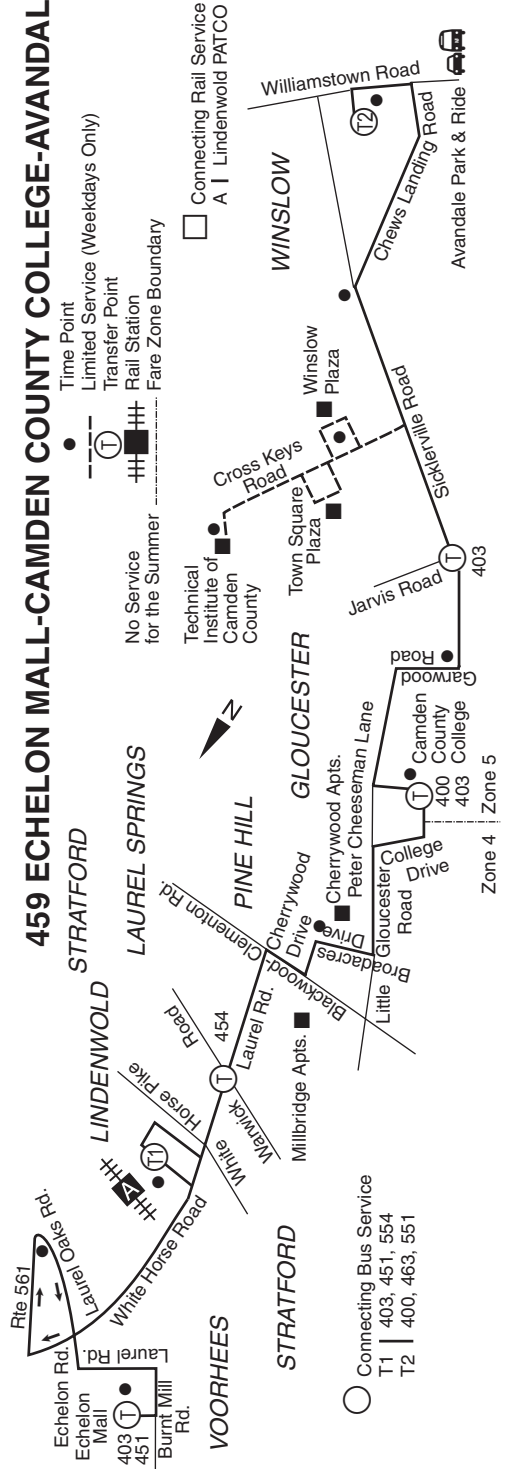

459 ECHELON MALL-CAMDEN COUNTY COLLEGE-AVANDALE

Weekdays

SICKLERVILLE Avandale Park & Ride	WINSLOW TOWNSHIP Sicklerville Rd. at Chews Landing Rd.	WINSLOW TOWNSHIP Winslow Plaza Bus Stop	GLOUCESTER TWP Garwood Rd. at Sicklerville Rd.	BLACKWOOD Camden County College	GLOUCESTER TWP Cherrywood Dr. at Broadacres Dr.	GLOUCESTER TWP Laurel Rd. at Blackwood-Clementon Rd.	LINDENWOLD Lindenwold PATCO	VOORHEES - Laurel Corporate Center Laurel Oaks Rd. at Rt. 561	VOORHEES TOWN CENTER - 2nd level Entrance Between Macy's & Boscov's
543	547	-	554	559	606	609	619	628	636
620	624	-	631	636	643	646	702	711	719
645	649	-	656	701	708	711	727	736	744
715	719	-	726	731	738	741	757	806	814
755	759	-	806	811	818	821	837	846	854
858	902	-	910	915	922	925	938	947	955
1015	1019	1022	1032	1037	1044	1047	1100	1109	1117
1115	1119	1122	1132	1137	1144	1147	1200	1209	1217
1215	1219	1222	1232	1237	1244	1247	100	109	117
115	119	122	132	137	144	147	200	209	217
215	219	222	232	237	244	247	300	309	317
315	319	322	332	337	344	347	403	412	420
405	409	412	422	427	434	437	453	502	510
505	509	512	522	527	534	537	553	602	610
615	619	622	631	636	643	646	656	705	713
705	709	712	721	726	733	736	746	755	803
805	809	812	821	826	833	836	846	855	903
905	909	912	921	926	933	936	946	955	1003
1005	1009	1012	1021	1026	1033	1036	1046	1055	1103

To Voorhees Town Center

Saturdays

SICKLERVILLE Avandale Park & Ride	WINSLOW TOWNSHIP Sicklerville Rd. at Chews Landing Rd.	WINSLOW TOWNSHIP Winslow Plaza Bus Stop	GLOUCESTER TWP Garwood Rd. at Sicklerville Rd.	BLACKWOOD Camden County College	GLOUCESTER TWP Cherrywood Dr. at Broadacres Dr.	GLOUCESTER TWP Laurel Rd. at Blackwood-Clementon Rd.	LINDENWOLD Lindenwold PATCO	VOORHEES - Laurel Corporate Center Laurel Oaks Rd. at Rt. 561	VOORHEES TOWN CENTER - 2nd level Entrance Between Macy's & Boscov's
645	649	-	656	701	708	711	724	733	741
800	804	-	811	816	823	826	839	848	856
915	919	922	932	937	944	947	1000	1009	1017
1030	1034	1037	1047	1052	1059	1102	1115	1124	1132
1145	1149	1152	1202	1207	1214	1217	1230	1239	1247
100	104	107	117	122	129	132	145	154	202
215	219	222	232	237	244	247	300	309	317
330	334	337	347	352	359	402	415	424	432
445	449	452	502	507	514	517	530	539	547
600	604	607	617	622	629	632	642	651	659
715	719	722	732	737	744	747	757	806	814
900	904	907	917	922	929	932	942	951	959

Sundays