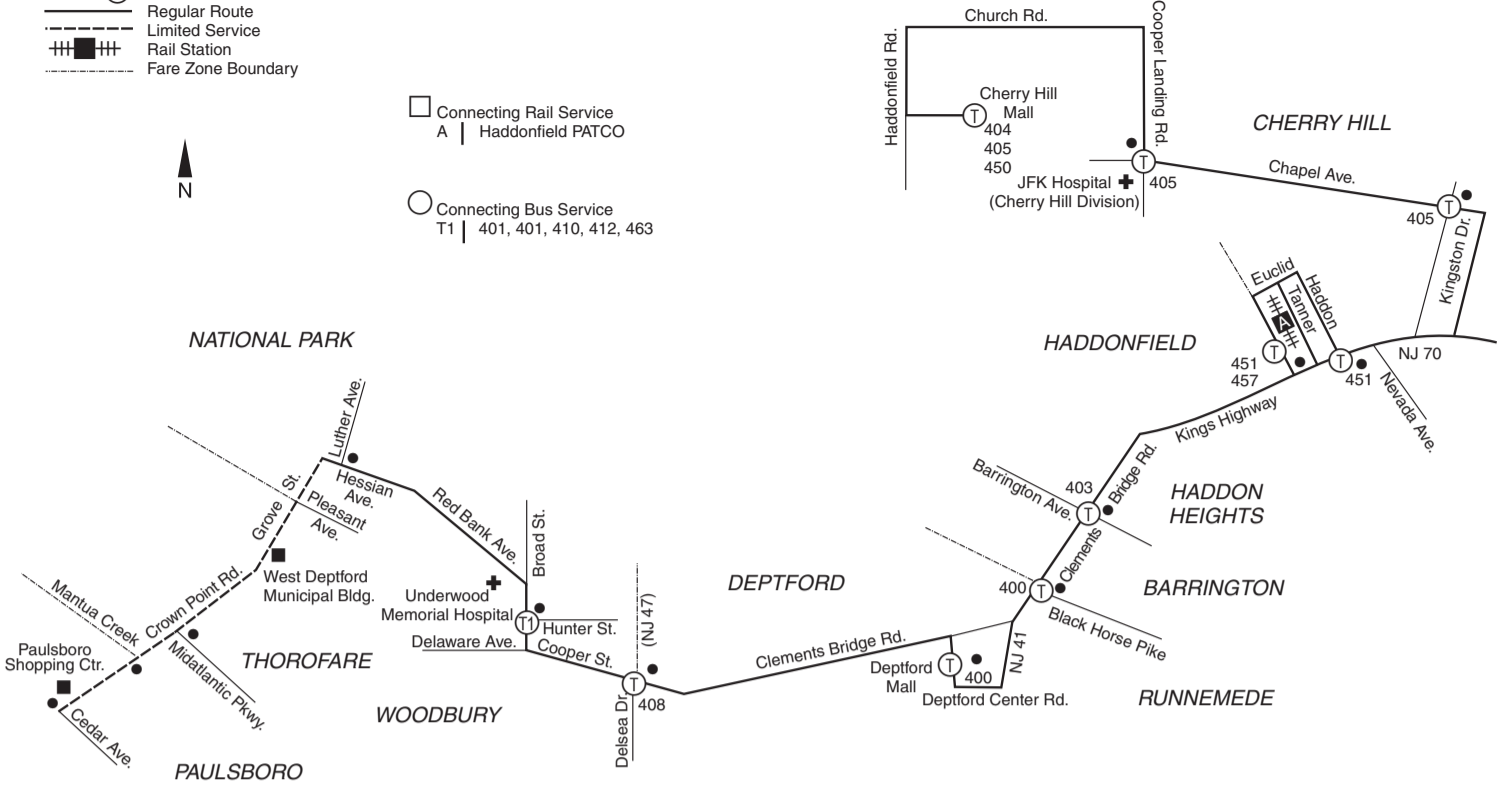

455 CHERRY HILL - WOODBURY - PAULSBORO

To National Park/Paulsboro

Weekdays

CHERRY HILL MALL Upper level by Old Navy/Lens Crafters	CHERRY HILL Cooper Landing Rd. at Chapel Ave.	KINGSTON ESTATES Chapel Ave. at Kings Highway	CHERRY HILL Kings Highway at Nevada Ave	HADDONFIELD Haddonfield PATCO	BARRINGTON Clements Bridge Rd. at Barrington Ave.	RUNNEMEDE Clements Bridge Rd. at Black Horse Pike	DEPTFORD MALL - Upper Level Parking Lot Between Macy's & Lenscrafters Entrances	DEPTFORD Cooper St. at Delsea Dr.	WOODBURY Broad St. at Hunter St.	NATIONAL PARK Hessian Ave. at Luther Ave.	WEST DEPTFORD Crown Point Rd. at Mid Atlantic Pkwy.	PAULSBORO Broad St. at Cedar Ave.
628	636	639	651	659	707	713	722	727	733	741	-	-
708	716	719	731	739	747	753	802	807	813	821	825	833
807	815	818	830	838	846	852	901	907	914	922	926	934
855	904	907	920	929	939	948	958	1004	1010	1018	1022	1030
955	1004	1007	1020	1029	1039	1048	1058	1104	1110	1118	1122	1130
1055	1104	1107	1120	1129	1139	1148	1158	1204	1210	1218	1222	1230
1155	1204	1207	1220	1229	1239	1248	1258	104	110	118	122	130
1255	104	107	120	129	139	148	158	204	212	220	224	232
151	200	203	216	225	235	244	254	301	308	316	320	328
318	327	330	343	352	402	411	421	428	435	443	-	-
351	400	403	416	425	435	444	454	501	508	516	-	-
421	430	433	446	455	505	514	524	531	538	546	550	558
528	537	540	553	602	612	621	631	637	645	653	-	-
616	625	628	641	650	700	709	718	723	729	737	741	749
723	731	733	745	752	759	804	813	818	824	832	-	-
833	841	843	855	902	909	914	923	928	934	942	-	-
1003	1011	1013	1025	1032	1039	1044	1053	1058	1104	1112	1116	1124

Saturdays

CHERRY HILL MALL Upper level by Old Navy/Lens Crafters	CHERRY HILL Cooper Landing Rd. at Chapel Ave.	KINGSTON ESTATES Chapel Ave. at Kings Highway	CHERRY HILL Kings Highway at Nevada Ave	HADDONFIELD Haddonfield PATCO	BARRINGTON Clements Bridge Rd. at Barrington Ave.	RUNNEMEDE Clements Bridge Rd. at Black Horse Pike	DEPTFORD MALL - Upper Level Parking Lot Between Macy's & Lenscrafters Entrances	DEPTFORD Cooper St. at Delsea Dr.	WOODBURY Broad St. at Hunter St.	NATIONAL PARK Hessian Ave. at Luther Ave.	WEST DEPTFORD Crown Point Rd. at Mid Atlantic Pkwy.	PAULSBORO Broad St. at Cedar Ave.
609	617	620	631	639	647	653	702	707	713	721	725	733
712	720	723	734	742	750	756	805	810	816	824	828	836
809	817	820	831	839	847	853	902	907	913	921	925	933
909	917	920	931	939	947	953	1002	1007	1013	1021	1025	1033
1014	1022	1025	1036	1044	1052	1058	1107	1112	1118	1126	1130	1138
1112	1120	1123	1134	1142	1150	1156	1205	1210	1216	1224	1228	1236
1212	1220	1223	1234	1242	1250	1256	105	110	116	124	128	136
129	137	140	151	159	207	213	222	227	233	241	245	253
229	237	240	251	259	307	313	322	327	333	341	345	353
309	317	320	332	341	349	355	404	409	415	423	-	-
349	357	400	412	421	429	435	444	449	455	503	507	515
434	442	445	457	506	514	520	529	534	540	548	552	600
519	527	530	542	551	559	605	614	619	625	633	-	-
602	610	613	625	634	642	648	657	702	708	716	720	728
729	737	739	750	757	804	809	818	823	829	837	841	849
759	807	809	820	827	834	839	848	853	859	907	911	919
939	947	949	1000	1007	1014	1019	1028	1033	1039	1047	1051	1059