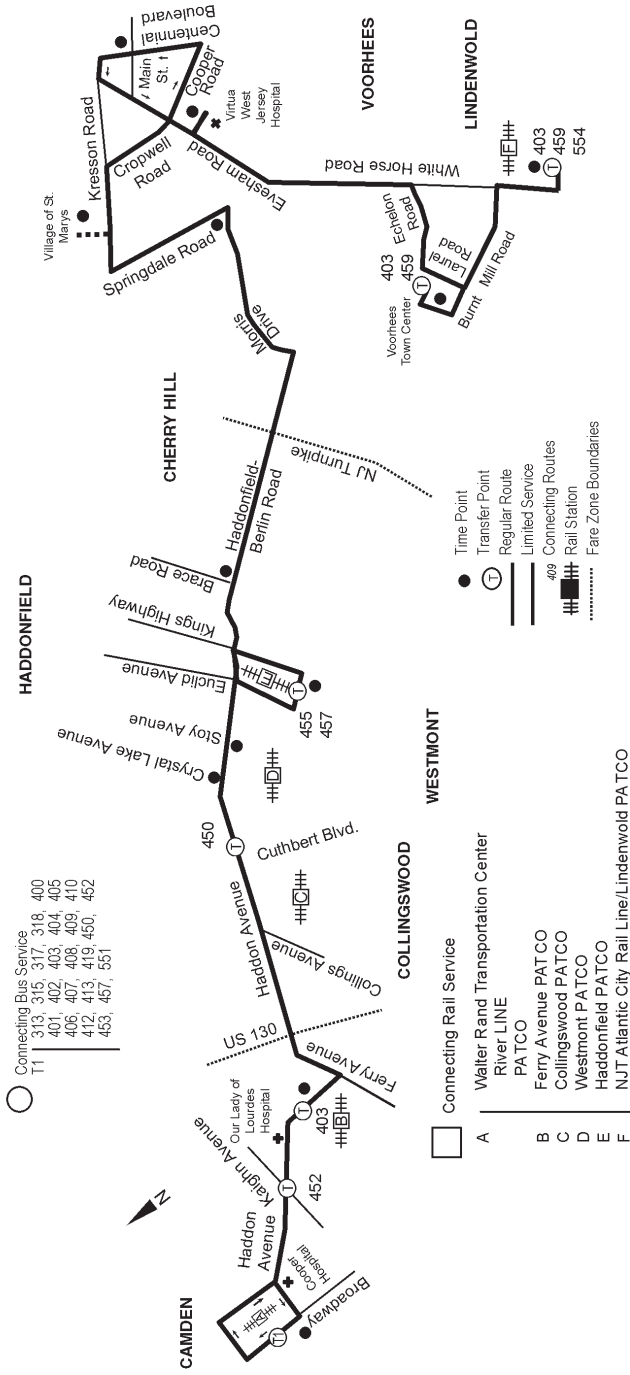

451 CAMDEN - VOORHEES TOWN CENTER - LINDENWOLD PATCO

**To Camden
Weekdays**

LINDENWOLD Lindenwold PATCO	VOORHEES TOWN CENTER - 2nd Level Entrance Between Macy's & Boscov's	VOORHEES Virtua West Jersey Hospital	VOORHEES Centennial Blvd. at Main St.	CHERRY HILL Village of St. Mary	WOODCREST Morris Dr. at Springdale Rd.	CHERRY HILL Haddonfield-Berlin Rd. at Brace Rd.	HADDONFIELD Haddonfield PATCO	WESTMONT Haddon Ave. at Crystal Lake Ave.	CAMDEN Old White Horse Pike at Ferry Ave. PATCO	CAMDEN - Walter Rand Transportation Center Broadway in front of Transportation Ctr.
547	554	607	612	-	624	632	637	642	651	701
647	654	707	712	-	724	732	737	742	751	801
747	754	807	812	-	824	832	837	842	851	901
841	848	901	907	917	922	931	937	942	951	1001
941	948	1001	1007	-	1019	1028	1034	1039	1048	1058
1041	1048	1101	1107	1117	1122	1131	1137	1142	1151	1201
1141	1148	1201	1207	-	1219	1228	1234	1239	1248	1258
1241	1248	101	107	117	122	131	137	142	151	201
141	148	201	207	-	219	228	234	239	248	258
241	248	301	307	317	322	331	337	342	351	401
342	349	402	408	-	422	433	439	444	453	503
442	449	502	508	-	522	533	539	544	553	603
542	549	602	608	-	622	633	639	644	653	703
647	654	707	712	-	724	732	737	742	751	801

Holiday Service Guide

Holiday	Date	Schedule in Effect
Martin Luther King Jr. Day	Mon. 1/18/2010	Weekday
Presidents' Day	Mon. 2/15/2010	Weekday
Good Friday	Fri. 4/2/2010	Weekday
Memorial Day	Mon. 5/31/2010	Weekday
Independence Day	Sun. 7/4/2010	No Service
Independence Day (Observed)	Mon. 7/5/2010	Weekday
Labor Day	Mon. 9/6/2010	Weekday
Columbus Day	Mon. 10/11/2010	Weekday
Veterans Day	Thu. 11/11/2010	Weekday
Thanksgiving Day	Thu. 11/25/2010	No Service
Friday After Thanksgiving	Fri. 11/26/2010	Weekday
Christmas Day	Sat. 12/25/2010	No Service
New Year's Day	Sat. 1/1/2011	Weekday

All trips are operated with lift-equipped buses. NOTE: when traveling out of the Port Authority Bus Terminal or George Washington Bridge Bus Station, please call 1 (973) 275-5555 in advance for the location of an accessible boarding gate.