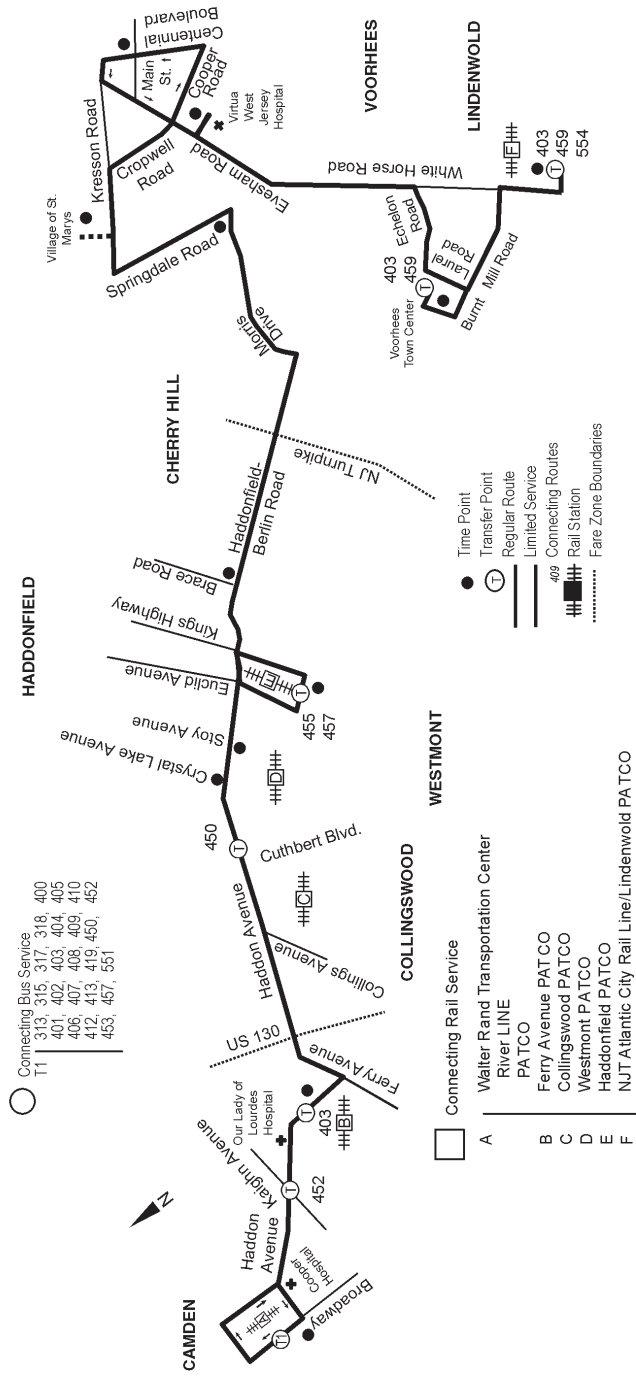

451 CAMDEN - VOORHEES TOWN CENTER - LINDENWOLD PATCO

**To Camden
Weekdays**

LINDENWOLD Lindenwold PATCO	VOORHEES TOWN CENTER - 2nd Level Entrance Between Macy's & Boscov's	VOORHEES Virtua West Jersey Hospital	VOORHEES Centennial Blvd. at Main St.	CHERRY HILL Village of St. Mary	WOODCREST Morris Dr. at Springdale Rd.	CHERRY HILL Haddonfield-Berlin Rd. at Brace Rd.	HADDONFIELD Haddonfield PATCO	WESTMONT Haddon Ave. at Crystal Lake Ave.	CAMDEN Old White Horse Pike at Ferry Ave. PATCO	CAMDEN - Walter Rand Transportation Center Broadway in front of Transportation Ctr.
547	554	607	612	-	624	632	637	642	651	701
647	654	707	712	-	724	732	737	742	751	801
747	754	807	812	-	824	832	837	842	851	901
841	848	901	907	917	922	931	937	942	951	1001
941	948	1001	1007	-	1019	1028	1034	1039	1048	1058
1041	1048	1101	1107	1117	1122	1131	1137	1142	1151	1201
1141	1148	1201	1207	-	1219	1228	1234	1239	1248	1258
1241	1248	101	107	117	122	131	137	142	151	201
141	148	201	207	-	219	228	234	239	248	258
241	248	301	307	317	322	331	337	342	351	401
342	349	402	408	-	422	433	439	444	453	503
442	449	502	508	-	522	533	539	544	553	603
542	549	602	608	-	622	633	639	644	653	703
647	654	707	712	-	724	732	737	742	751	801

All trips are operated with lift-equipped buses. NOTE: when traveling into or out of the Port Authority Bus Terminal or George Washington Bridge Bus Station, please call 1 (973) 275-5555 in advance for the location of an accessible boarding gate.

Holiday Service Guide

Holiday	Schedule in Effect
New Year's Day - Jan. 1**	Weekday
Martin Luther King Jr. Day	Weekday
Presidents' Day	Weekday
Good Friday	Weekday
Memorial Day	Weekday
Independence Day - July 4**	No Service
Labor Day	Weekday
Columbus Day	Weekday
Veterans Day	Regular service
Wednesday Before Thanksgiving	See website for details
Thanksgiving Day	No Service
Friday After Thanksgiving	Weekday
Christmas Eve	See website for details
Christmas Day - Dec. 25**	No Service
New Year's Eve	See website for details

**Observed Holidays - When this holiday falls on a weekend a special schedule will be operated on the observed holiday.
Please check our website at www.njtransit.com to confirm the schedule in effect on holidays.