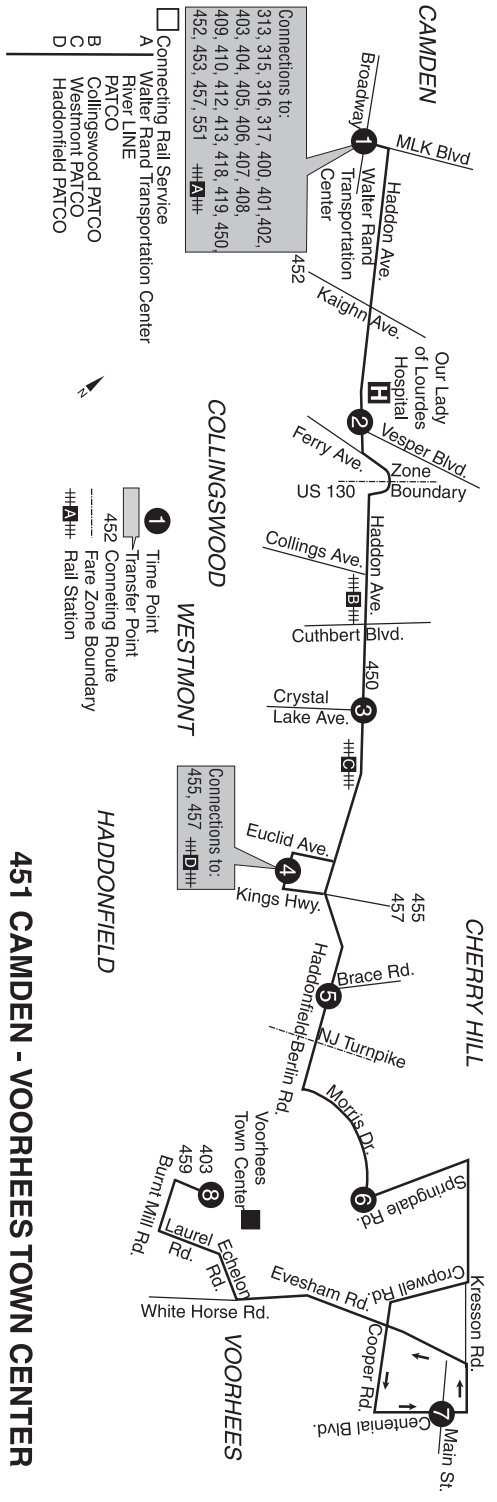

451 CAMDEN - VOORHEES TOWN CENTER