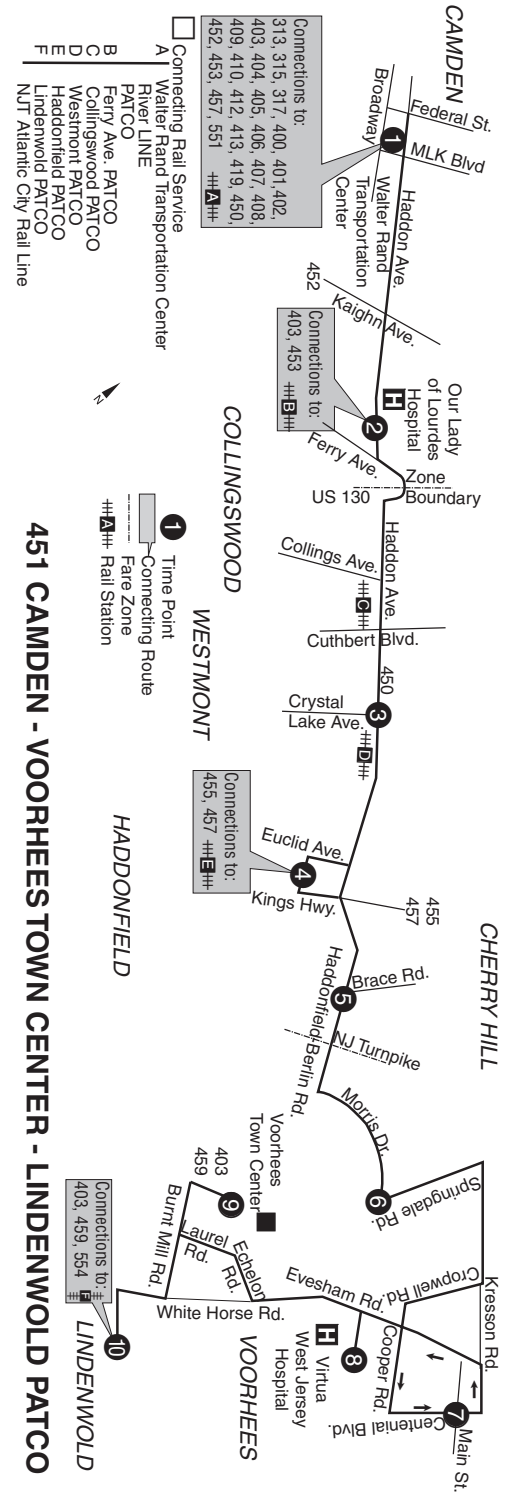

451

Issued 1/14/12

BUS Camden ↔ Voorhees Town Center ↔ Lindenwold PATCO

CUSTOMER SERVICE STARS
Someone make your trip better?
Tell us who. NJTRANSIT.COM/STARS

1. with service to
2. ↪ CAMDEN
     Ferry Avenue PATCO
   - ↪ COLLINGSWOOD
   - ↪ HADDON TWP.
     Westmont
   - ↪ HADDONFIELD
   - ↪ CHERRY HILL
     Woodcrest
   - ↪ VOORHEES
     Voorhees Town Center
   - ↪ LINDENWOLD
     Lindenwold PATCO

To Voorhees Town Center/ Lindenwold PATCO

Weekdays

CAMDEN - Walter Rand Transportation Center Gate #1 Inside the WRTC	CAMDEN Old White Horse Pike at Ferry Ave. PATCO	WESTMONT Haddon Ave. at Crystal Lake Ave.	HADDONFIELD Haddonfield PATCO	CHERRY HILL Haddonfield-Berlin Rd. at Brace Rd.	WOODCREST Morris Dr. at Springdale Rd.	VOORHEES Centennial Blvd. at Main St.	VOORHEES Virtua West Jersey Hospital - Voorhees	VOORHEES TOWN CENTER - 2nd level Entrance Between Macy's & Boscov's	LINDENWOLD Lindenwold PATCO
MAP REFERENCE									
1	2	3	4	5	6	7	8	9	10
605	616	624	629	634	642	654	659	712	719
705	716	724	729	734	742	754	759	812	819
805	816	824	829	834	842	854	859	912	919
905	916	924	929	935	944	956	1002	1015	1022
1005	1016	1024	1029	1035	1044	1056	1102	1115	1122
1105	1116	1124	1129	1135	1144	1156	1202	1215	1222
1205	1216	1224	1229	1235	1244	1256	102	115	122
105	116	124	129	135	144	156	202	215	222
205	216	224	229	235	244	256	302	315	322
305	316	324	329	335	344	356	402	417	424
405	416	424	429	435	445	457	503	518	525
505	516	524	529	535	545	557	603	618	625
605	616	624	629	635	645	657	702	715	722

A.M. - Light face type

P.M. - Bold face type