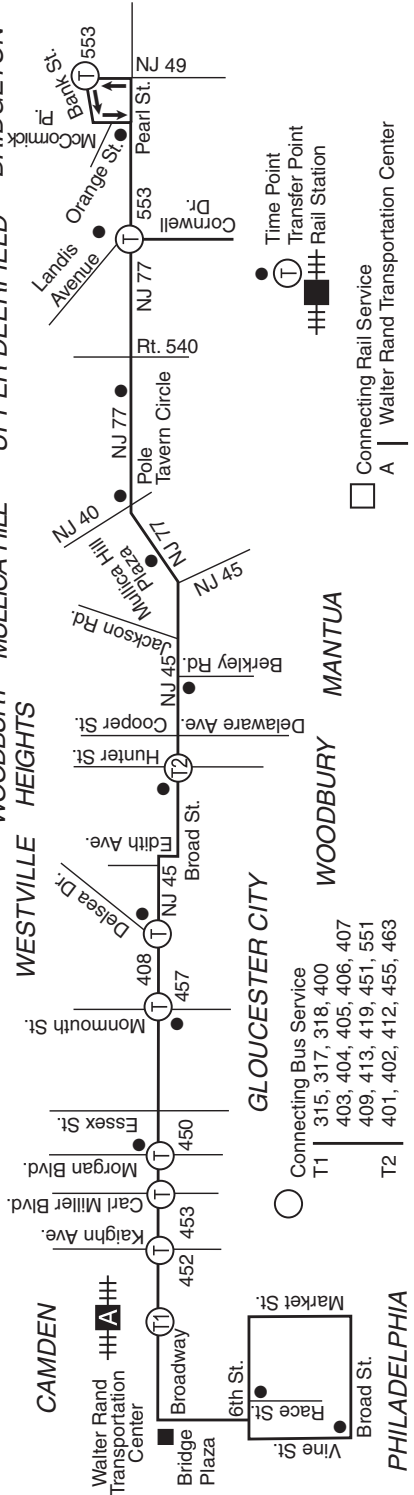

410 BRIDGETON - PHILADELPHIA

Weekdays

	BRIDGETON McCormick Pl. at Orange St.	UPPER DEERFIELD NJ 77 at Landis Ave.	UPPER DEERFIELD NJ 77 at Rt. 540	UPPER PITTSBORO NJ 77 at NJ 40	MULLICA HILL NJ 77 at Mullica Hill Plaza	MANTUA NJ 45 at Berkley Rd.	WOODBURY Broad St. N. of Hunter at Police Station	WESTVILLE Old Broadway at Delsea Dr.	GLOUCESTER CITY Broadway at Monmouth St.	CAMDEN Broadway at Morgan Blvd.	CAMDEN - Walter Rand Transportation Center Broadway in front of Transportation Ctr.	PHILADELPHIA 6th St. at Race St.
	452	459	507	517	526	537	548	555	601	606	614	622
V	555	602	610	621	630	641	652	701	-	-	-	719
V	626	633	641	651	700	711	722	731	-	-	-	749
V	655	702	710	720	730	741	752	801	-	-	-	819
V	715	722	730	740	750	801	812	821	-	-	-	839
-	-	-	-	-	-	837	848	857	903	909	919	929
850	857	905	915	925	936	948	957	1003	1009	1019	1029	1039
-	-	-	-	-	1046	1058	1107	1113	1119	1129	1139	1149
1050	1057	1105	1115	1125	1136	1148	1157	1203	1209	1219	1229	1239
-	-	-	-	-	1235	1246	1259	107	113	119	129	139
1249	1256	104	114	124	136	148	157	203	209	219	229	239
-	-	-	-	-	246	258	307	313	319	329	339	349
249	256	304	314	324	336	348	357	403	409	419	429	439
-	-	-	-	-	411	422	434	443	451	457	507	517
447	454	502	512	522	534	546	555	603	609	619	629	639
708	715	723	733	743	754	805	812	818	823	831	839	849
839	846	854	904	913	924	935	942	948	953	1001	1009	1019
1109	1116	1124	1134	1143	1154	1205	1212	1218	1223	1231	1239	1249

V - Trip operates express between Brooklawn and Bridge Plaza, Camden.

A.M. - Light face type   P.M. - Bold face type

Trips arriving in Philadelphia continue beyond the 6th & Race Streets timepoint on 6th Street, Market Street, Broad Street, and Vine Street to 8th Street. Customers may disembark at any NJ TRANSIT bus stop on this route.

Please Note: Operators are not required to accept bills larger than $20.00.

RECEIPT FOR RIDE
Don't forget to take one!

Customer Services
Commendations/Complaints
Customer Service 1 (973) 275-5555

If you have a disability that prevents you from using the bus, information about Access Link, NJ TRANSIT's ADA paratransit service is available by calling 1 (800) 955-2321.

All trips are operated with lift-equipped buses.

To Camden - Philadelphia

Saturdays