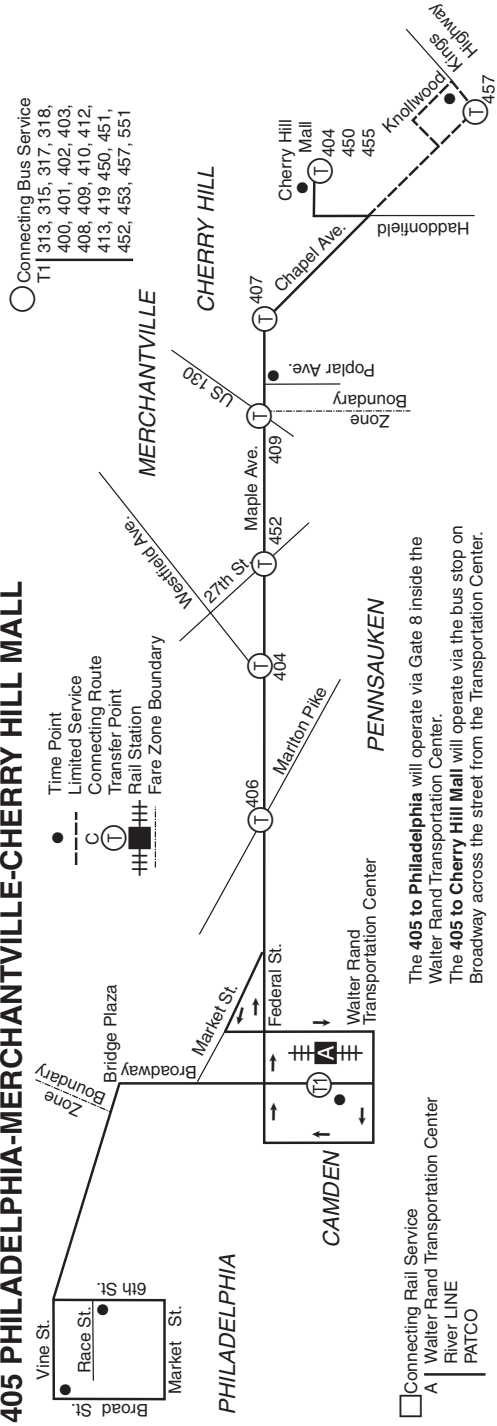

405 PHILADELPHIA-MERCHANTVILLE-CHERY HILL MALL

	KINGSTON ESTATES Knollwood Dr. at Kings Highway	CHERRY HILL MALL Upper level by Old Navy/Lens Crafters	MERCHANTVILLE Maple Ave. at Poplar Ave.	CAMDEN - Walter Rand Transportation Center Broadway in front of Transportation Ctr.	CAMDEN - Walter Rand Transportation Center Gate #8 inside the Transportation Ctr.	PHILADELPHIA 6th St. at Race St.
-	612	-	620	-	636	-
-	637	-	645	-	701	711
-	707	-	715	-	731	741
-	735	-	743	-	759	809
-	807	815	825	-	841	851
-	855	903	913	-	929	939
-	-	946	956	-	1012	1022
-	1015	1023	1033	-	1049	1059
-	-	1118	1128	-	1144	1154
-	-	1203	1213	-	1229	1239
-	-	1248	1258	-	114	124
-	-	133	143	-	159	209
-	-	218	228	-	244	254
-	245	253	303	-	319	329
-	-	331	341	-	357	407
-	431	409	419	-	437	447
-	-	459	509	-	507	517
-	-	526	536	-	527	537
-	-	621	631	-	554	-
-	-	729	738	-	649	659
-	-	829	838	-	754	802
-	-	929	938	954	854	902
-	1030	1039	1055	-	-	-
-	1130	1139	1155	-	-	-

Weekdays

Saturdays

CHERRY HILL MALL Upper level by Old Navy/Lens Crafters	MERCHANTVILLE Maple Ave. at Poplar Ave.	CAMDEN - Walter Rand Transportation Center Broadway in front of Transportation Ctr.	CAMDEN - Walter Rand Transportation Center Gate #8 inside the Transportation Ctr.	PHILADELPHIA 6th St. at Race St.
830	839	-	855	905
930	939	-	955	1005
1030	1039	-	1055	1105
1130	1139	-	1155	1205
1230	1239	-	1255	105
130	139	-	155	205
230	239	-	255	305
330	339	-	355	405
430	439	-	455	505
530	539	-	555	605
630	639	-	655	705
730	739	-	755	805
830	839	-	855	903
930	939	955	-	1003
1030	1039	1055	-	-
1130	1139	1155	-	-

A.M. - Light face type
P.M. - Bold face type

Sundays

CHERRY HILL MALL Upper level by Old Navy/Lens Crafters	MERCHANTVILLE Maple Ave. at Poplar Ave.	CAMDEN - Walter Rand Transportation Center Gate #8 inside the Transportation Ctr.	PHILADELPHIA 6th St. at Race St.
1052	1101	1115	1125
1149	1158	1212	1222
1252	101	115	125
152	201	215	225
249	258	312	322
352	401	415	425
449	458	512	522
552	601	615	625
652	701	715	725

Trips arriving in Philadelphia continue beyond the 6th & Race Streets timepoint on 6th Street, Market Street, Broad Street, and Vine Street to 8th Street. Customers may disembark at any NJ TRANSIT bus stop on this route.

Contact Us
we're here to help

Customer Service
Commendations/Complaints
Schedules, Fares and Lost & Found
NJTransit Information 1 (973) 275-5555
Text Telephone (TT) 1 (800) 772-2287

Holiday Service Guide
Schedule in Effect

New Year's Day - Jan. 1**	Sunday
Martin Luther King Jr. Day	Saturday
Presidents' Day	Saturday
Good Friday	Weekday
Memorial Day	Sunday
Independence Day - July 4**	Sunday
Labor Day	Sunday
Columbus Day	Weekday
Veterans Day	Regular service
Wednesday Before Thanksgiving	See website for details
Thanksgiving Day	Sunday
Friday After Thanksgiving	Weekday
Christmas Eve	See website for details
Christmas Day - Dec. 25**	Sunday
New Year's Eve	See website for details

**Observed Holidays - When this holiday falls on a weekend a special schedule will be operated on the observed holiday.
Please check our website at www.njtransit.com to confirm the schedule in effect on holidays.