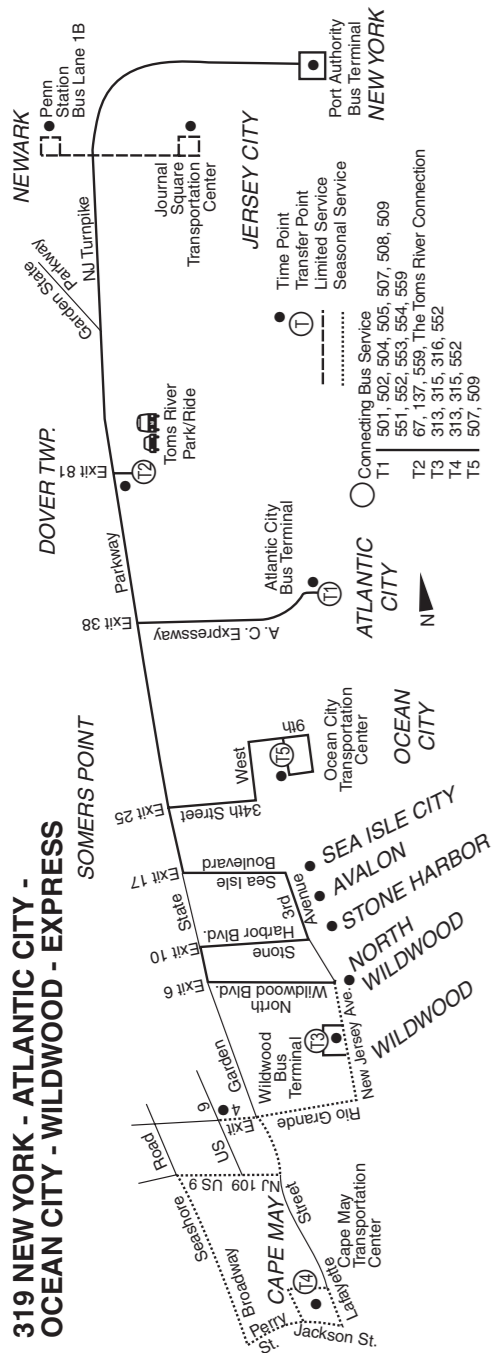

Weekdays

	WILDWOOD Wildwood Bus Terminal	NORTH WILDWOOD New Jersey Ave. at 1st Ave.	STONE HARBOR 3rd Ave. at 94th St.	AVALON Ocean Dr. at 30th St.	SEA ISLE CITY Landis Ave. at 46th St.	OCEAN CITY Ocean City Bus Terminal	ATLANTIC CITY BUS TERMINAL Arrival area inside Terminal	ATLANTIC CITY BUS TERMINAL Gate #3 Inside Terminal	TOMS RIVER Toms River Park & Ride	NEWARK - Penn Station Bus Lanes (Raymond Blvd. side)	JERSEY CITY-PATH Journal Square Transportation Center	NEW YORK CITY Port Authority Bus Terminal
T1	-	-	-	-	-	-	-	415	515	-	-	650
T2	-	-	-	-	-	-	-	425	525	657	720	-
T3	749	759	819	827	839	905	945	600	700	-	-	835
T4	-	-	-	-	-	-	-	800	900	-	-	1035
T5	-	-	-	-	-	-	-	1000	1100	-	-	1235
	1149	1159	1219	1227	1239	105	145	1100	1200	-	-	135
	-	-	-	-	-	-	-	1200	100	-	-	235
	-	-	-	-	-	-	-	200	300	-	-	435
	-	-	-	-	-	-	-	400	500	-	-	635
	-	-	-	-	-	-	-	600	700	-	-	835
	-	-	-	-	-	-	-	820	920	-	-	1055
	-	-	-	-	-	-	-	1030	1130	-	-	105
	-	-	-	-	-	-	-	-	-	-	-	305

NOTES:

- Local passengers will not be carried between Newark and Jersey City.
- For complete Parkway Express service between Toms River and New York please obtain Rt. 137 timetable.
- For travel on Labor Day Weekend, please obtain a special Labor Day Weekend timetable during mid August.
- Passengers boarding at any location south of Atlantic City who wish to travel to Toms River or New York must change buses at the Atlantic City Bus Terminal to another northbound 319 bus. These passengers should request a continuing trip ticket (CT) upon boarding the first bus.

To Newark/New York

Saturdays

	WILDWOOD Wildwood Bus Terminal	NORTH WILDWOOD New Jersey Ave. at 1st Ave.	STONE HARBOR 3rd Ave. at 94th St.	AVALON Ocean Dr. at 30th St.	SEA ISLE CITY Landis Ave. at 46th St.	OCEAN CITY Ocean City Bus Terminal	ATLANTIC CITY BUS TERMINAL Arrival area inside Terminal	ATLANTIC CITY BUS TERMINAL Gate #3 Inside Terminal	TOMS RIVER Toms River Park & Ride	NEWARK - Penn Station Bus Lanes (Raymond Blvd. side)	JERSEY CITY-PATH Journal Square Transportation Center	NEW YORK CITY Port Authority Bus Terminal
	-	-	-	-	-	-	-	415	515	-	-	650
	-	-	-	-	-	-	-	435	535	707	730	-
	749	759	819	827	839	905	945	700	800	-	-	935
	-	-	-	-	-	-	-	900	1000	-	-	1135
	-	-	-	-	-	-	-	1000	1100	-	-	1235
	1149	1159	1219	1227	1239	105	145	-	-	-	-	235
	-	-	-	-	-	-	-	1200	100	-	-	435
	-	-	-	-	-	-	-	200	300	-	-	635
	-	-	-	-	-	-	-	400	500	-	-	735
	-	-	-	-	-	-	-	600	700	-	-	835
	-	-	-	-	-	-	-	820	920	-	-	1055
	-	-	-	-	-	-	-	1030	1130	-	-	105
	-	-	-	-	-	-	-	-	-	-	-	305

A.M. - Light face type

NJ Transit Information Schedule, Fare and Lost & Found

Transit Information, Lost & Found, & Lift
Equipped Bus Reservations 1 (973) 275-5555
Text Telephone (TT) 1 (800) 772-2287
PATCO Information 1 (609) 772-6900
SEPTA Information 1 (215) 580-7800

Sundays