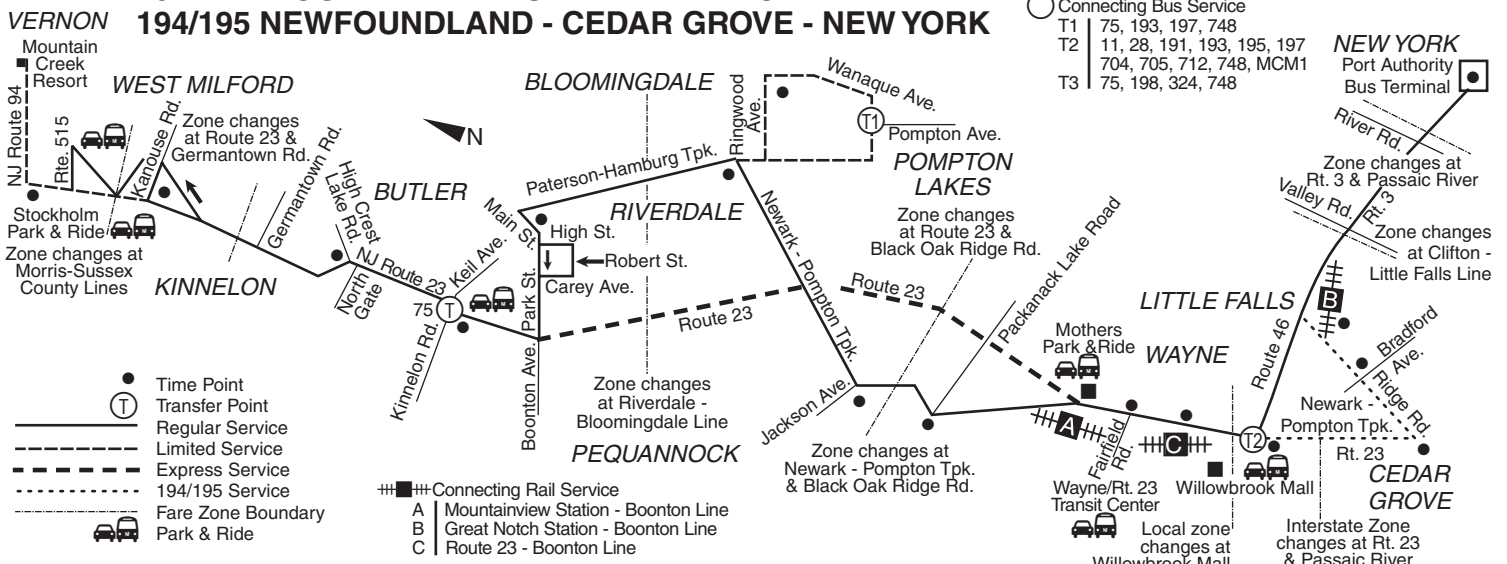

194 NEWFOUNDLAND - BUTLER - NEW YORK
194/195 NEWFOUNDLAND - CEDAR GROVE - NEW YORK

To New York

Weekdays

	STOCKHOLM (Stockholm Park & Ride) Rt. 23 Southbound at St. Johns Church	WEST MILFORD (Newfoundland) Rt. 23 Park & Ride at Kanouse Rd.	WEST MILFORD (Smoke Rise) Rt. 23 at Northgate Rd.	BUTLER (Meadetown Shopping Ctr.) Rt. 23 at Kinnelon Rd.	BUTLER High St. at Park Pl.	BLOOMINGDALE Hamburg Tpke. at Main St.	POMPTON LAKES Wanaque Ave. at Ringwood Ave.	RIVERDALE Newark-Pompton Tpke. at Hamburg Tpke.	PEQUANNOCK Newark-Pompton Tpke. at Jackson Ave.	WAYNE-MNS REGIONAL CTR. Rt. 23 at Packanack Lake Rd.	WAYNE Nwk.-Pompton Tpke. at Packanack Lake Rd.	WAYNE (Mountainview) Rt. 23 at Fairfield Rd.	WAYNE Wayne Route 23 Transit Center	WAYNE Willowbrook Mall Shoppers Stop	WAYNE Willowbrook Park & Ride	NEW YORK CITY Port Authority Bus Terminal
T	-	458	503	508	515	517	-	522	528	-	534	537	540	-	-	615
T	-	545	550	555	602	604	-	609	615	-	621	624	-	-	-	706
X	547	605	610	615	-	-	-	-	626	-	651	654	-	-	-	711
T	-	-	-	625	632	634	-	639	645	-	651	654	-	-	-	739
X	602	620	625	630	-	-	-	-	643	-	-	-	-	-	-	728
T	-	-	-	645	652	654	-	659	705	-	711	714	-	-	-	803
X	617	635	642	650	-	-	-	-	703	-	-	-	-	-	-	748
X	632	650	657	705	-	-	-	-	718	-	-	-	-	-	-	803
T	-	-	-	715	722	724	-	729	743	-	750	754	-	-	-	844
X	647	705	712	720	-	-	-	-	733	-	-	-	-	-	-	818
-	-	752	759	807	814	817	828	834	840	-	847	851	854	900	902	942
-	-	857	902	907	914	918	927	935	941	-	948	951	954	1000	1002	1042
-	-	957	1002	1007	1014	1018	1027	1035	1041	-	1048	1051	1054	1100	1102	1142
-	-	1157	1202	1207	1214	1218	1227	1235	1241	-	1248	1251	1254	100	102	142
-	-	157	202	207	214	218	227	235	241	-	248	251	254	300	302	342
-	-	357	402	407	414	418	427	435	441	-	448	451	454	500	502	542
-	-	557	602	607	614	618	627	635	641	-	648	651	654	700	702	732
-	-	802	807	812	819	821	830	835	841	-	848	851	854	900	902	932
-	-	1002	1007	1012	1019	1021	1030	1035	1041	-	1048	1051	1054	1100	1102	1132

T - Trip operates express between Wayne and New York. Does not serve Willowbrook.
X - Trip operates Rt. 23 Express trip. Last pick-up to NY is at Rt. 23 & Packanack Lake Road.

A.M. - Light face type

P.M. - Bold face type

Consult the No. 194/198/324 Wayne Route 23 Transit Center timetable for service from the Wayne Park & Ride Route 23 North to the New York Port Authority Bus Terminal.

Sundays