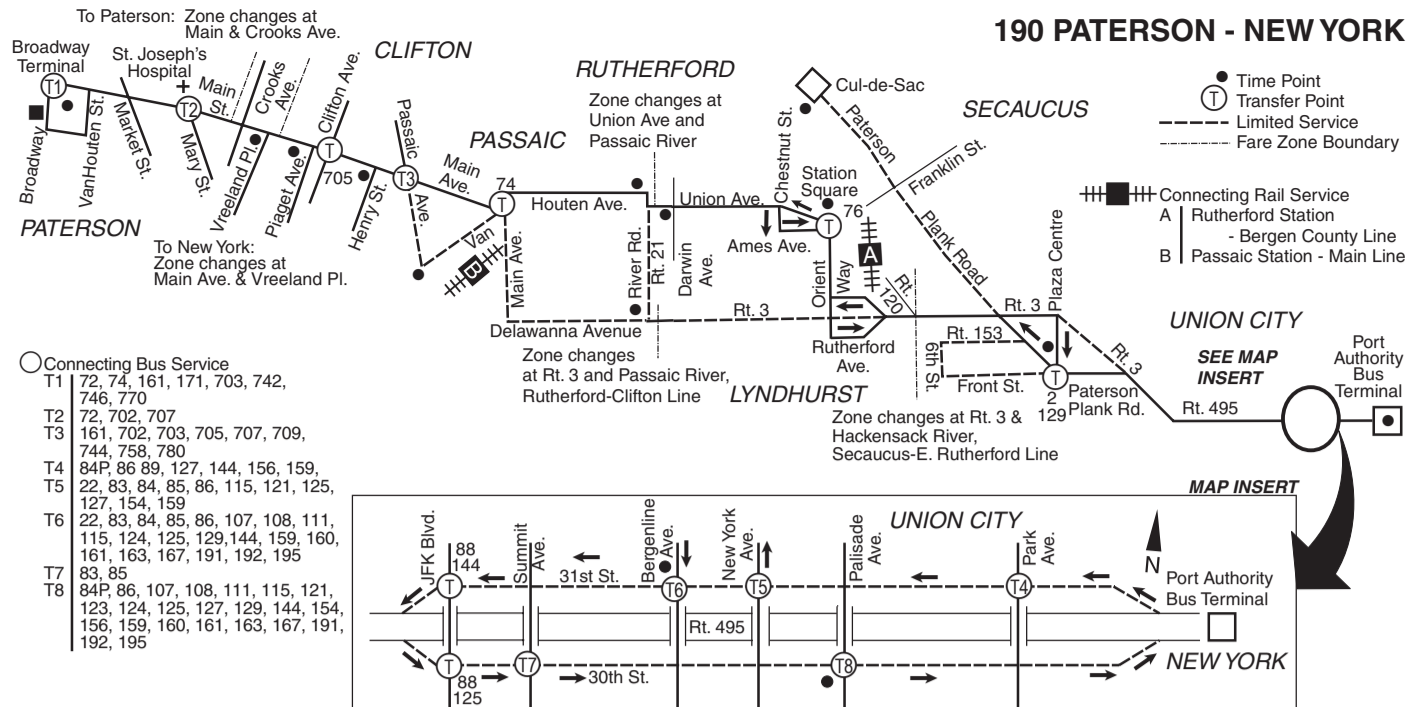

190

**PATERSON
NEW YORK**

Effective: September 5, 2009

Serving: Paterson
St. Josephs Hospital
Clifton
Passaic
Passaic Station
Rutherford
Rutherford Station
Secaucus
Union City
New York

**New 190 Weekday
Schedule for trips
beginning in Secaucus
at Paterson Plank Road
Cul-de-Sac**

D - Trip operates via Passaic & Van Houten Aves in Passaic & via Delawanna Ave. in Clifton.
 E - Trip operates via Passaic & Van Houten Aves in Passaic & via Delaw

190 PATERSON - NEW YORK

To New York

Weekdays