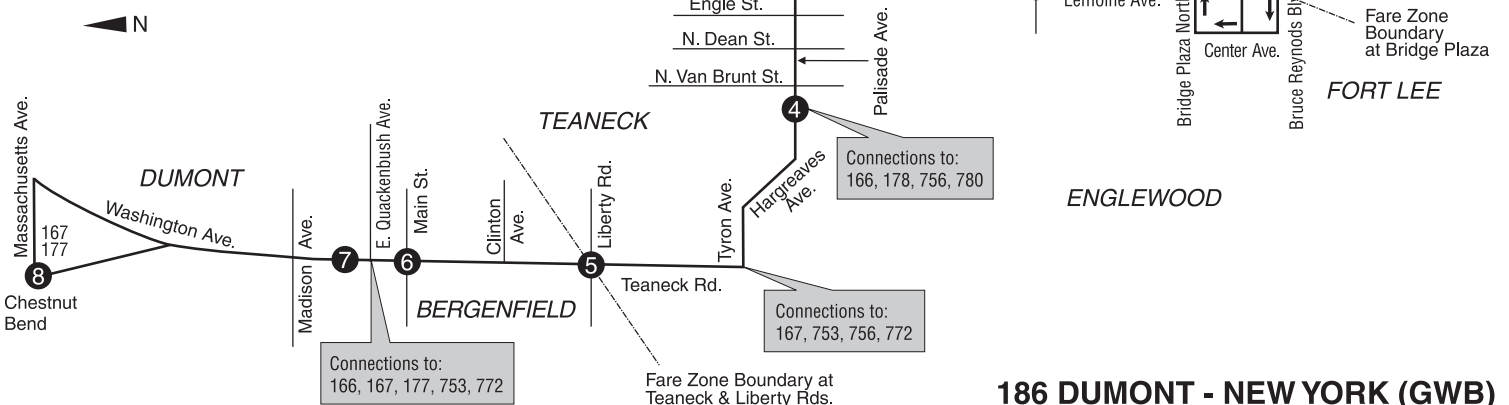

Transfer Restrictions:

Transfers are not issued or accepted for travel to and from the G. W. Bridge Bus Station.

Fare Information

This is a full service line. The driver will make change. $1, $5, $10, $20 dollar bills & most coins are accepted. Drivers are not required to accept bills larger than a $20. Exact change is appreciated.

Customers departing from the Port Authority Bus Terminal or George Washington Bridge Bus Station in New York MUST have a ticket or pass to board a bus.

How to determine your fare

Your fare is based on the number of zones you travel through. Check the map on this schedule to see how many zones you travel. Each time you cross a zone boundary, you must pay for another zone.

Cash Fare: Within New Jersey

Zone	1	2	Transfer
Adult	$1.60	$2.55	$0.75
Children (5-11) & Sr. Citizens (62 & Older)	$0.75	$1.10	$0.35

Cash Fare: To/From New York

Zone	1*	2	3
Adult	$1.85*	$3.50	$4.50
Children (5-11) & Sr. Citizens (62 & Older)	$0.85*	$1.55	$2.05

*This special cash fare is available **ONLY** for travel between the George Washington Bridge Bus Station, New York, NY and Bridge Plaza, Fort Lee, NJ.

Transfers must be purchased when boarding bus. For additional information about the NJ TRANSIT bus fares and ticket options, please consult the NJ TRANSIT Bus Rider Guide or our website, www.njtransit.com

- Regular Route
- 166 Connecting Route
- Time Point
- Transfer Point
- Fare Zone Boundary

186 DUMONT - NEW YORK (GWB)