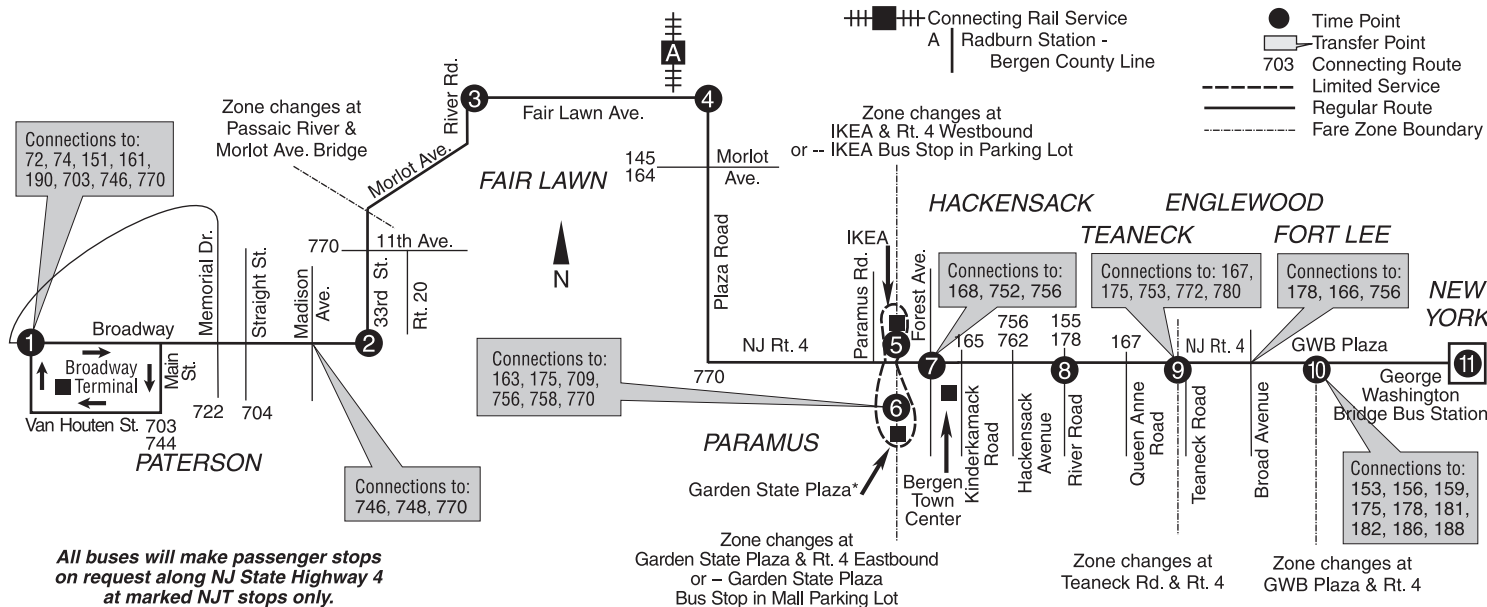

171 PATERSON - NEW YORK (GWB)