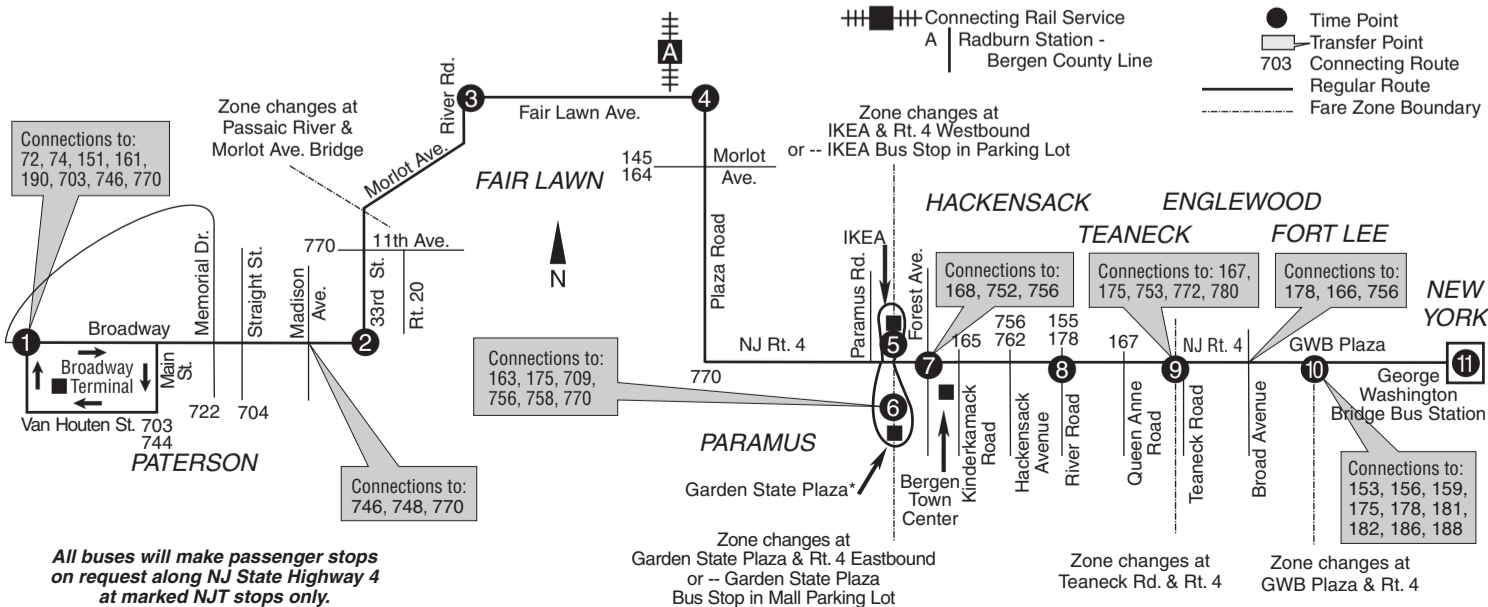

A.M. - Light face type

P.M. - Bold face type

**GEORGE WASHINGTON BRIDGE BUS STATION DEPARTURE INFORMATION**

**171 Paterson - New York**  
Daily - 6:15 AM - 1:15 AM Platform 24 Front

Please purchase your tickets at the Ticket Windows or at Ticket Vending Machines on the Main Level of the terminal building before boarding bus.

## 171 PATERSON - NEW YORK (GWB)

**take  
note**

**Important Changes  
What's new for riders**

New Holiday Service Guide.

Please use the map reference numbers on the schedule to find its location on the route map.

All trips are operated with lift-equipped buses. NOTE: when traveling into or out of the Port Authority Bus Terminal or George Washington Bridge Bus Station, please call 1 (973) 275-5555 in advance for the location of an accessible boarding gate.