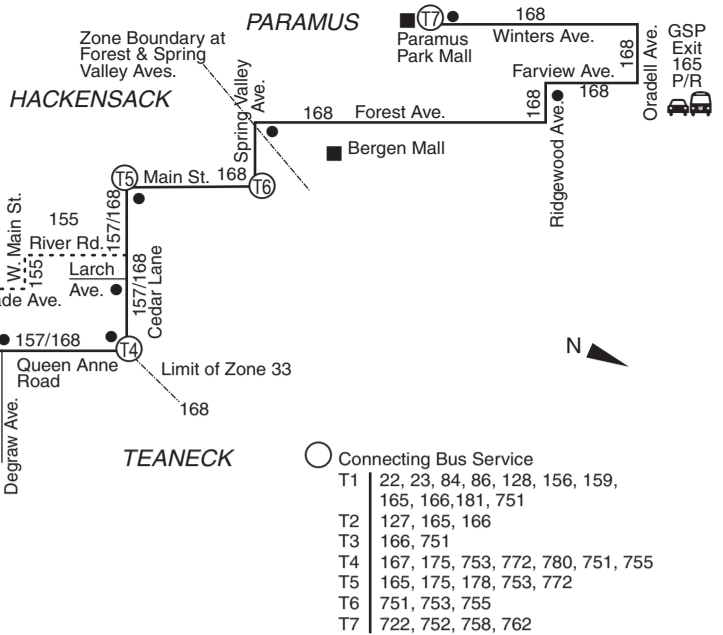

155/157/168 PARAMUS - NEW YORK

To New York

168 Weekdays

PARAMUS Paramus Park Mall	PARAMUS Farview Ave. at Ridgewood Ave.	PARAMUS Farview Ave. at Forest Ave.	HACKENSACK (Sears) Main St. at Anderson St.	TEANECK Cedar Lane at Larch Ave.	TEANECK Cedar Lane at Queen Anne Rd.	TEANECK Queen Anne Rd. at DeGraw Ave.	RIDGEFIELD PARK Main St. at Mt. Vernon St.	PALISADES PARK (Morsemere) Broad Ave. at Columbia Ave.	RIDGEFIELD (Traffic Circle) Broad Ave. at Pleasantview Terr.	FAIRVIEW (Nungessers) Fairview Ave. at Anderson Ave.	NORTH BERGEN Blvd. East at 74th St.	WEST NEW YORK Blvd. East at 60th St.	WEEHAWKEN Blvd. East at 47/48th St.	NEW YORK Port Authority Bus Terminal
A.M.	A.M.	A.M.	A.M.	A.M.	A.M.	A.M.	A.M.	A.M.	A.M.	A.M.	A.M.	A.M.	A.M.	A.M.
T -	5:19	5:25	5:33	5:36	5:40	5:43	5:50	-	-	-	-	-	-	6:15
T -	5:39	5:45	5:53	5:56	6:00	6:03	6:10	-	-	-	-	-	-	6:35
T -	5:54	6:00	6:08	6:11	6:15	6:18	6:25	-	-	-	-	-	-	6:50
T -	6:09	6:15	6:23	6:26	6:30	6:33	6:40	-	-	-	-	-	-	7:05
T -	6:21	6:27	6:35	6:38	6:42	6:45	6:52	-	-	-	-	-	-	7:17
T -	6:29	6:35	6:43	6:46	6:50	6:53	7:00	-	-	-	-	-	-	7:26
T -	6:37	6:43	6:51	6:54	6:58	7:01	7:08	-	-	-	-	-	-	7:34
T -	6:43	6:49	6:57	7:00	7:04	7:09	7:16	-	-	-	-	-	-	7:42
T -	6:51	6:57	7:05	7:08	7:12	7:17	7:24	-	-	-	-	-	-	7:50
T -	6:58	7:04	7:13	7:16	7:20	7:25	7:32	-	-	-	-	-	-	7:58
T -	7:02	7:10	7:19	7:22	7:26	7:31	7:38	-	-	-	-	-	-	8:04
T -	7:08	7:16	7:25	7:28	7:32	7:37	7:44	-	-	-	-	-	-	8:10
T -	7:14	7:22	7:31	7:34	7:38	7:43	7:50	-	-	-	-	-	-	8:31
T -	7:20	7:28	7:37	7:40	7:44	7:49	7:56	-	-	-	-	-	-	8:37
T -	7:28	7:36	7:45	7:48	7:52	7:57	8:04	-	-	-	-	-	-	8:45
T -	7:36	7:44	7:53	7:56	8:00	8:05	8:12	-	-	-	-	-	-	8:53
T -	7:44	7:52	8:01	8:04	8:08	8:13	8:20	-	-	-	-	-	-	9:01
T -	7:52	8:00	8:09	8:12	8:16	8:21	8:28	-	-	-	-	-	-	9:09
T -	8:04	8:12	8:21	8:24	8:28	8:33	8:40	-	-	-	-	-	-	9:21
T -	8:16	8:24	8:33	8:36	8:40	8:45	8:52	-	-	-	-	-	-	9:33
T -	8:36	8:44	8:53	8:56	9:00	9:05	9:12	-	-	-	-	-	-	9:53
T 8:56	9:03	9:11	9:20	9:23	9:27	9:32	9:37	-	-	-	-	-	-	10:01
9:37	9:44	9:53	10:05	10:09	10:13	10:17	10:22	10:29	10:33	10:40	10:46	10:50	10:53	11:06
-	-	-	-	-	-	-	-	-	-	-	-	-	-	P.M.
10:37	10:44	10:53	11:05	11:09	11:13	11:17	11:22	11:29	11:33	11:40	11:46	11:50	11:53	12:06
-	-	-	P.M.	P.M.	P.M.	P.M.	P.M.	P.M.	P.M.	P.M.	P.M.	P.M.	P.M.	-
11:37	11:44	11:53	12:05	12:09	12:13	12:17	12:22	12:29	12:33	12:40	12:46	12:50	12:53	1:06
-	-	-	-	-	-	-	-	-	-	-	-	-	-	-
12:37	12:44	12:53	1:05	1:09	1:13	1:17	1:22	1:29	1:33	1:40	1:46	1:50	1:53	2:06
1:37	1:44	1:53	2:05	2:09	2:13	2:17	2:22	2:29	2:33	2:40	2:46	2:50	2:53	3:06
2:37	2:44	2:53	3:05	3:09	3:13	3:17	3:22	3:29	3:33	3:40	3:46	3:50	3:54	4:09
3:37	3:44	3:53	4:05	4:09	4:14	4:18	4:23	4:30	4:34	4:41	4:47	4:51	4:55	5:40
T 4:37	4:44	4:53	5:05	5:09	5:14	5:18	5:23	-	-	-	-	-	-	6:11
T 5:38	5:45	5:54	6:06	6:10	6:15	6:18	6:23	-	-	-	-	-	-	7:11
6:50	6:55	7:03	7:10	7:12	7:15	7:18	7:23	7:28	7:31	7:37	7:42	7:46	7:49	8:00
7:50	7:55	8:03	8:10	8:12	8:15	8:18	8:23	8:28	8:31	8:37	8:42	8:46	8:49	9:00
8:50	8:55	9:03	9:10	9:12	9:15	9:18	9:23	9:28	9:31	9:37	9:42	9:46	9:49	10:00
9:50	9:55	10:03	10:10	10:12	10:15	10:18	10:23	10:28	10:31	10:37	10:42	10:46	10:49	11:00
-	-	-	-	-	-	-	-	-	-	A.M.	A.M.	A.M.	A.M.	A.M.
11:10	11:15	11:23	11:30	11:32	11:35	11:38	11:43	11:48	11:51	11:57	12:02	12:06	12:09	12:20