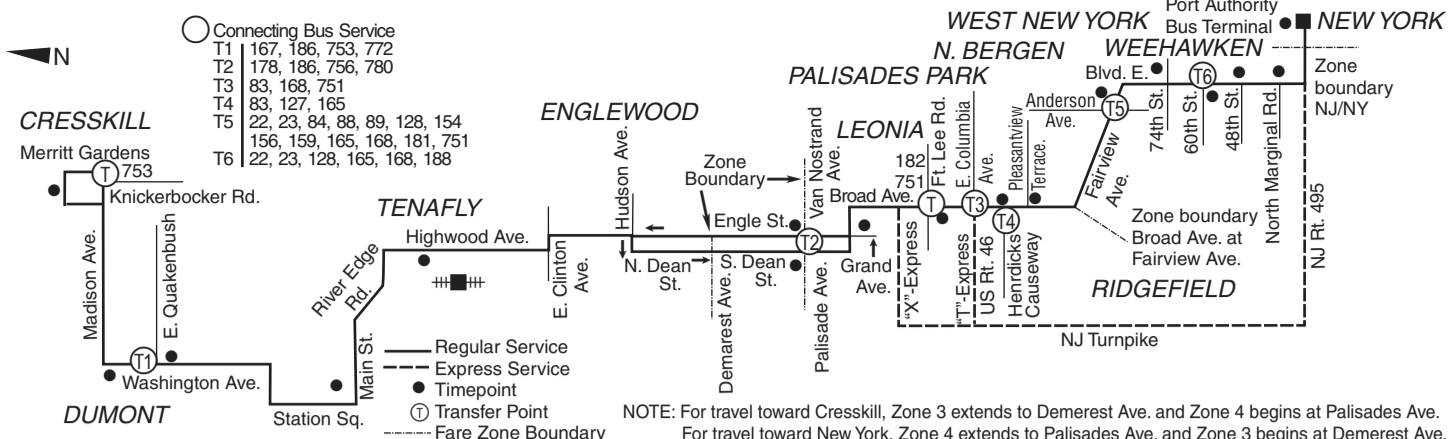

166 DUMONT - TENAFLY - NEW YORK

NOTE: For travel toward Cresskill, Zone 3 extends to Demerest Ave. and Zone 4 begins at Palisades Ave.
For travel toward New York, Zone 4 extends to Palisades Ave. and Zone 3 begins at Demerest Ave.