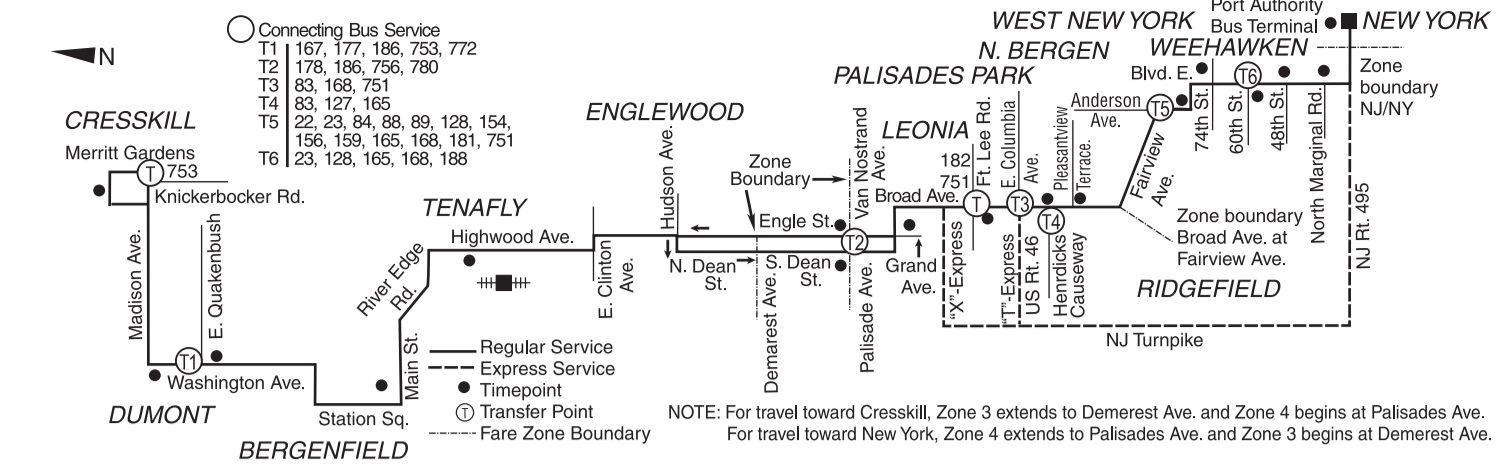

166 CRESSKILL - BERGENFIELD - NEW YORK

Weekdays