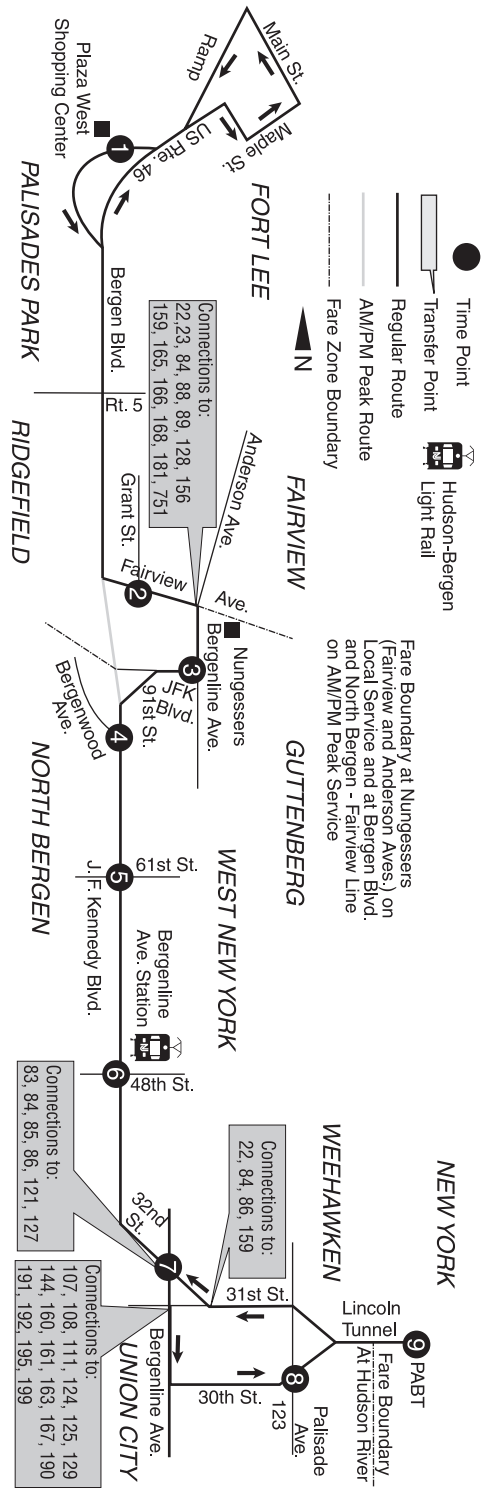

154 FORT LEE - PALISADES PARK - NEW YORK