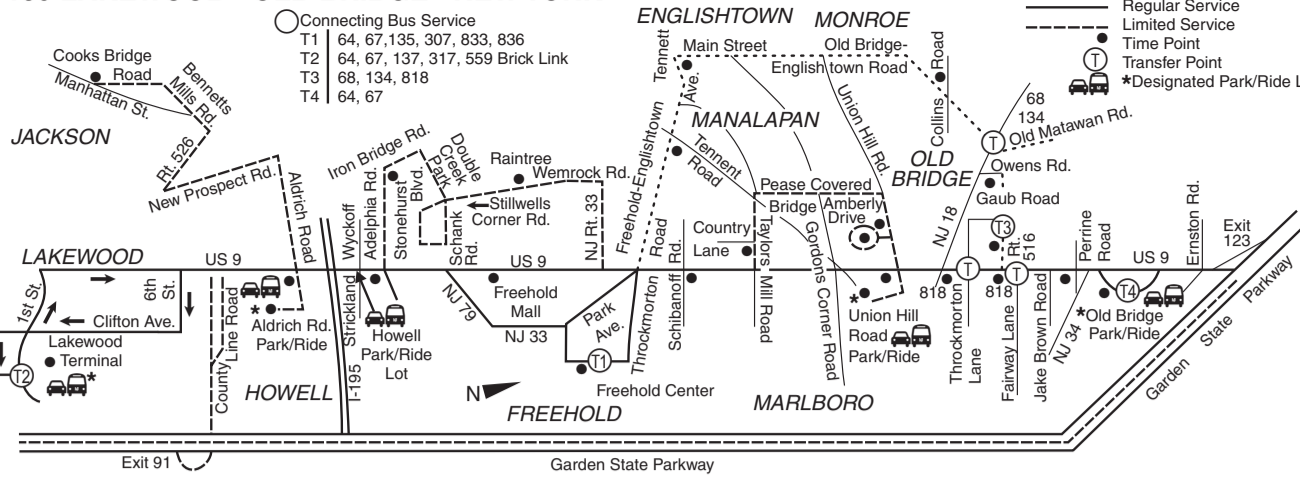

139 LAKEWOOD - OLD BRIDGE - NEW YORK

To New York

Weekdays

Saturdays