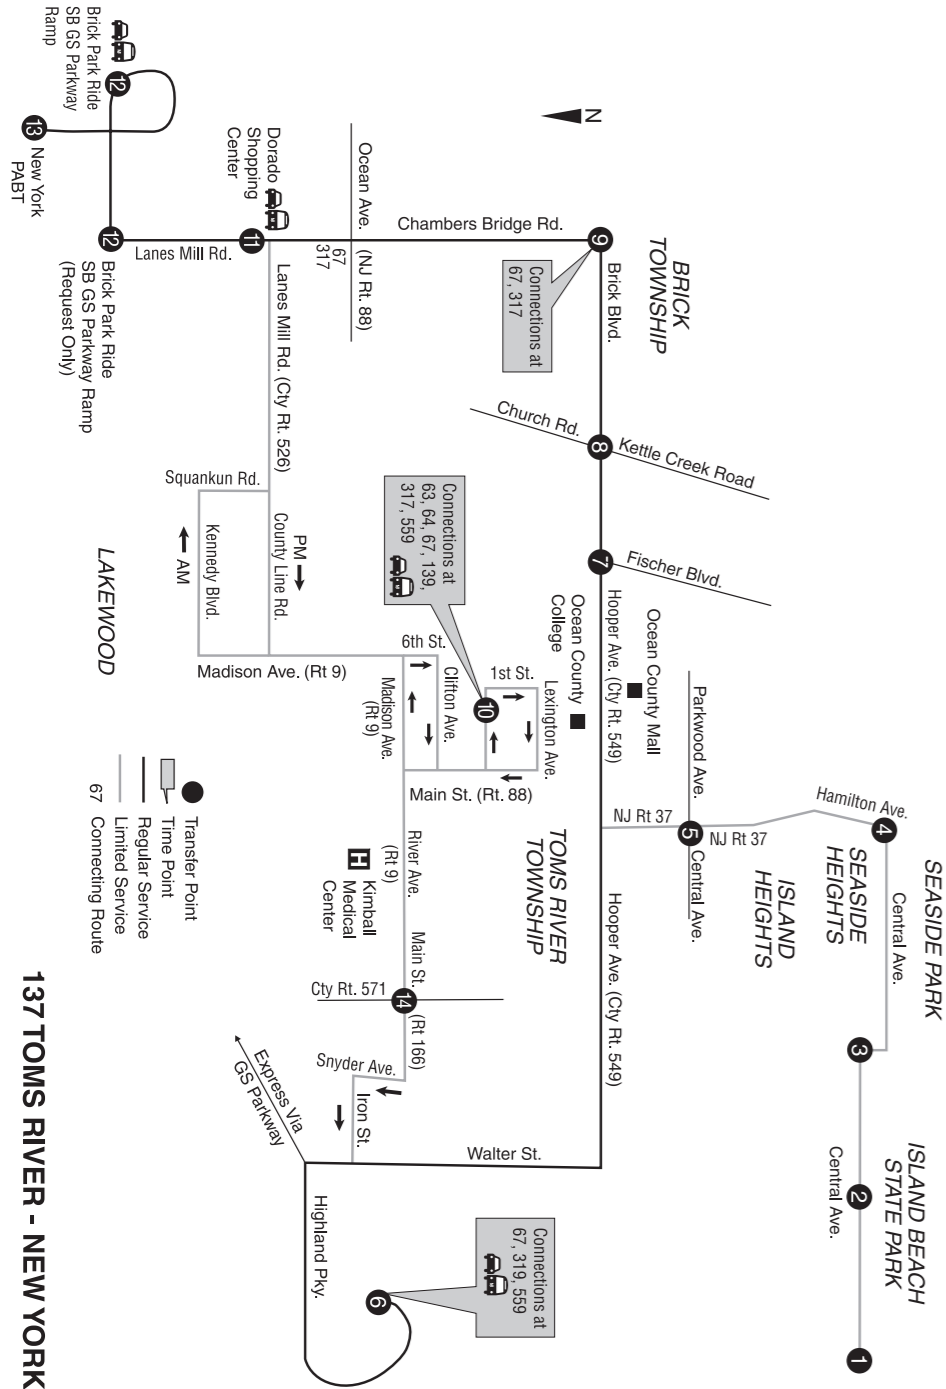

z - Trip operates Friday only

Rte. 549 Service Weekdays

NEW YORK CITY Port Authority Bus Terminal	BRICK TOWNSHIP Dorado (Park & Ride)	LAKEWOOD - NJ Transit Bus Terminal 1st Ave. at Lexington Ave.	BRICK TOWNSHIP Rt. 549 at Brick Plaza	SILVERTON Rt. 549 at Kettle Creek Rd./Church Rd.	TOMS RIVER County Rt. 549 at Fischer Blvd.	TOMS RIVER US 9 at Rt. 571	TOMS RIVER Toms River Park & Ride
13	11	10	9	8	7	14	6
d	-	639	-	-	-	653	705
d	-	739	-	-	-	753	805
k	230	356r	404r	407r	410r	-	420
	350	516r	524r	527r	530r	-	540
	420	546r	554r	557r	600r	-	610
	450	616r	624r	627r	630r	-	640
	510	636r	649	-	-	-	-
	525	651	659	702	705	-	715
	540	706r	714r	717r	720r	-	730
	555	721r	734	-	-	-	-
	610	736r	744r	747r	750r	-	800
	640	806r	814r	817r	820r	-	830
	740	906r	914r	917r	920r	-	930

d - Trip operates via Rt's 9 and 166 between Lakewood and Toms River
r - Time indicated is estimated arrival time - trips may leave earlier than time subject to traffic conditions
k - Trip operates Friday only

A.M. - Light face type
P.M. - Bold face type

All PM trips from New York will serve ramp stop for Brick Park Ride upon passenger request at time of boarding only.

PORT AUTHORITY BUS TERMINAL DEPARTURE INFORMATION
137 Rt. 549 Services to Lakewood and Toms River
 All Times Gate 320
137 Rt. 319 Parkway Express to Toms River
 All Times Gate 319
Tickets Required - Customers are required to purchase a ticket or pass before boarding buses departing Port Authority Bus Terminal. Operators will not accept cash.

137 TOMS RIVER - NEW YORK

**take
note**

**Important Changes
what's new for riders**

Weekday Trip leaving New York at 7:45pm (137 Express) added for the holiday season will be discontinued. The trip leaving New York at 8:15pm (137 Express) will be adjusted to leave 15 minutes earlier at 8:00pm. All other service did not change.