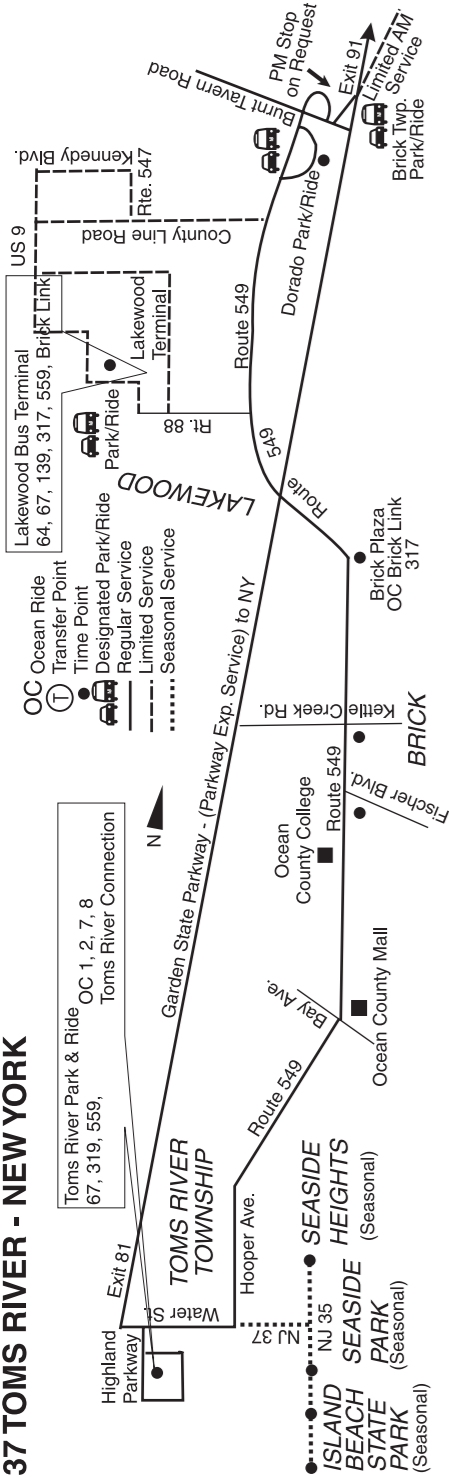

137 TOMS RIVER - NEW YORK

Weekdays

	TOMS RIVER Toms River Park & Ride	TOMS RIVER County Rt. 549 at Fischer Blvd.	SILVERTON Rt. 549 at Kettle Creek Rd./Church Rd.	BRICK TOWNSHIP Rt. 549 at Brick Plaza	LAKEWOOD - NJ Transit Bus Terminal 1st Ave. at Lexington Ave.	BRICK TOWNSHIP Dorado (Park & Ride)	NEW YORK CITY Port Authority Bus Terminal
	441	451	455	502	-	510	635
	456	506	510	517	-	525	650
	-	-	-	-	525	540	705
	526	536	540	547	-	555	720
	-	-	-	-	555	610	735
	556	606	610	617	-	625	750
	-	-	-	-	623	640	805
*	631	641	645	652	-	700	825
*	-	-	-	-	718	735	900
*	-	-	-	-	755	812	937

* - Trip operates via Northbound Ramp stop for Brick Park & Ride approximately 5 minutes after Dorado Park & Ride time

Holidays

	TOMS RIVER Toms River Park & Ride	TOMS RIVER County Rt. 549 at Fischer Blvd.	SILVERTON Rt. 549 at Kettle Creek Rd./Church Rd.	BRICK TOWNSHIP Rt. 549 at Brick Plaza	LAKEWOOD - NJ Transit Bus Terminal 1st Ave. at Lexington Ave.	BRICK TOWNSHIP Dorado (Park & Ride)	NEW YORK CITY Port Authority Bus Terminal
i	-	-	-	-	505	520	645
	516	526	530	537	-	545	710
i	541	551	555	602	-	610	735
i	-	-	-	-	618	635	800
	631	641	645	652	-	700	825
i	-	-	-	-	755	812	937

i - Trip will not operate on Presidents' Day

A.M. - Light face type
P.M. - Bold face type

Holiday Service Guide

Holiday	Date	Schedule in Effect	
		137 Rt. 549	137-319 EXP.
New Year's Day	Fri. 1/1/2010	No Service	Sunday
Martin Luther King Jr. Day	Mon. 1/18/2010	Holiday	Holiday
Presidents' Day	Mon. 2/15/2010	Holiday	Holiday
Good Friday	Fri. 4/2/2010	Holiday	Holiday
Memorial Day	Mon. 5/31/2010	No Service	Sunday
Independence Day	Sun. 7/4/2010	No Service	Sunday
Independence Day (Observed)	Mon. 7/5/2010	No Service	Saturday
Labor Day	Mon. 9/6/2010	No Service	Holiday*
Columbus Day	Mon. 10/11/2010	Holiday	Holiday
Veterans Day	Thu. 11/11/2010	Weekday	Weekday
Thanksgiving Day	Thu. 11/25/2010	No Service	Sunday
Friday After Thanksgiving	Fri. 11/26/2010	Holiday	Holiday
Christmas Day	Sat. 12/25/2010	No Service	Sunday
New Year's Day	Sat. 1/1/2011	No Service	Sunday

* Separate Timetable required on this holiday.

To New York

Weekdays

LINE NO.	TOMS RIVER Toms River Park & Ride	NEW YORK CITY Port Authority Bus Terminal
137	500	635
319	515	650
137	700	835
137	745	920
319	800	935
137	900	1035
137	955	1130
137	1000	1135
319	1055	1230
137	1100	1235
137	1200	135
137	1255	230
319	100	235
137	200	335
137	255	430
319	300	435
137	400	535
319	500	635
319	600	735
319	700	835
319	920	1055
319	1130	105
319	130	305

w - Trip operates Wednesdays Only

Saturdays

LINE NO.	TOMS RIVER Toms River Park & Ride	NEW YORK CITY Port Authority Bus Terminal
319	515	650
137	700	835
137	745	920
319	800	935
137	900	1035
137	955	1130
319	1000	1135
319	1055	1230
137	1100	1235
137	1200	135
319	100	235
137	200	335
319	300	435
137	400	535
319	500	635
319	600	735
319	700	835
319	920	1055
319	1130	105
319	130	305

Sundays