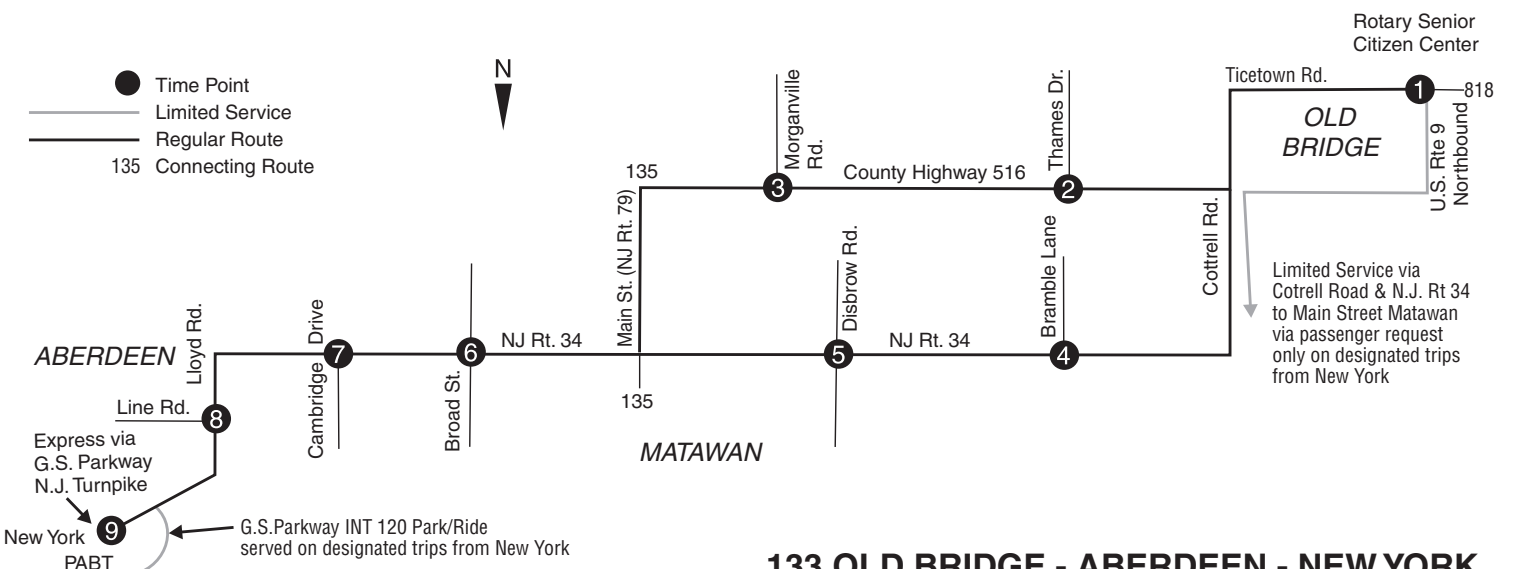

njtransit.com

CUSTOMER SERVICE **STARS**
Someone make your trip better?
Tell us who. NJTRANSIT.COM/STARS

To New York Weekdays

MAP REFERENCE								
1	2	3	4	5	6	7	8	9
459	501	505	-	-	510	513	517	615
525	527	531	-	-	536	540	545	643
545	547	551	-	-	556	600	605	703
559	-	-	605	608	611	615	620	718
610	612	616	-	-	621	625	630	728
619	-	-	625	628	631	635	640	738
630	632	636	-	-	641	645	650	748
639	-	-	645	648	651	655	700	758
650	652	656	-	-	701	705	710	808
659	-	-	705	708	711	715	720	818
710	712	716	-	-	721	725	730	828
724	-	-	730	733	736	740	745	843
745	747	751	-	-	756	800	805	903
805	807	811	-	-	816	820	825	923

A.M. - Light face type

P.M. - Bold face type

Fare Information

How to determine your fare

Your fare is based on the number of zones you travel through. Check the map on this schedule to see how many zones you travel. Each time you cross a zone boundary, you must pay for another zone.

For additional information about the NJ TRANSIT bus fares and ticket options, please consult the NJ TRANSIT Bus Rider Guide or our website, www.njtransit.com

DOWNLOAD THE FREE
NJ TRANSIT Mobile App™

#NJTAPP njtransit.com/app

CROSS-HONORING BETWEEN NJ TRANSIT BUS AND RAIL

ZONE 10 Interstate Bus Monthly Pass/North Jersey Coast Line

A Zone 10 or greater interstate bus monthly pass is valid on all North Jersey Coast Line and connecting trains between Matawan Station and New York Penn Station after 9 p.m. on weekdays, and all day Saturdays, Sundays and holidays.

**NO SERVICE will be operated
on Saturdays and Sundays.**

133 OLD BRIDGE - ABERDEEN - NEW YORK