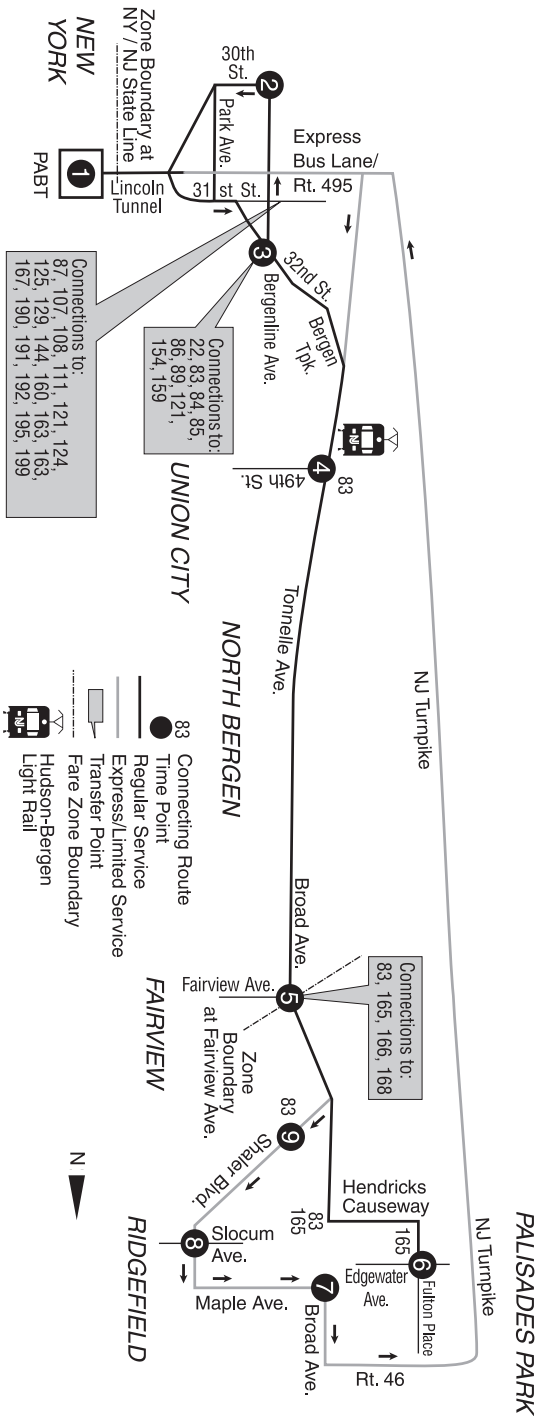

NEW YORK CITY Port Authority Bus Terminal	UNION CITY 32nd St. at Bergentine Ave.	NORTH BERGEN (Tonnelles Ave. Sta.) Tonnelles Ave. at 49th St.	FAIRVIEW Broad Ave. at Fairview Ave.	RIDGEFIELD Fulton Pl. at Edgewater Ave.
MAP REFERENCE				
1	3	4	5	6
615	627	634	643	648
745	757	804	813	818
915	927	934	943	948
1045	1057	1104	1113	1118
<b>1215</b>	<b>1227</b>	<b>1236</b>	<b>1247</b>	<b>1252</b>
145	157	206	217	222
315	327	336	347	352
445	457	506	517	522
615	627	636	647	652
745	755	802	809	814
915	925	932	939	944
1045	1055	1102	1109	1114
1215	1225	1232	1239	1244

NEW YORK CITY Port Authority Bus Terminal	UNION CITY 32nd St. at Bergentine Ave.	NORTH BERGEN (Tonnelles Ave. Sta.) Tonnelles Ave. at 49th St.	FAIRVIEW Broad Ave. at Fairview Ave.	RIDGEFIELD Fulton Pl. at Edgewater Ave.
MAP REFERENCE				
1	3	4	5	6
915	927	933	942	947
1045	1057	1103	1112	1117
<b>1215</b>	<b>1227</b>	<b>1235</b>	<b>1246</b>	<b>1251</b>
145	157	205	216	221
315	327	335	346	351
445	457	505	516	521
615	627	635	646	651
745	755	802	809	814
915	925	932	939	944
1045	1055	1102	1109	1114
1215	1225	1232	1239	1244

A.M. - Light face type

P.M. - Bold face type

All trips are operated with lift-equipped buses. NOTE: when traveling into or out of the Port Authority Bus Terminal or George Washington Bridge Bus Station, please call 1 (973) 275-5555 in advance for the location of an accessible boarding gate.

- with service to
- RIDGEFIELD
  - FAIRVIEW
  - NORTH BERGEN  
Tonnelles Ave. HBLR Station
  - UNION CITY
  - WEEHAWKEN
  - NEW YORK  
Port Authority Bus Terminal
- and intermediate points

**take  
note**