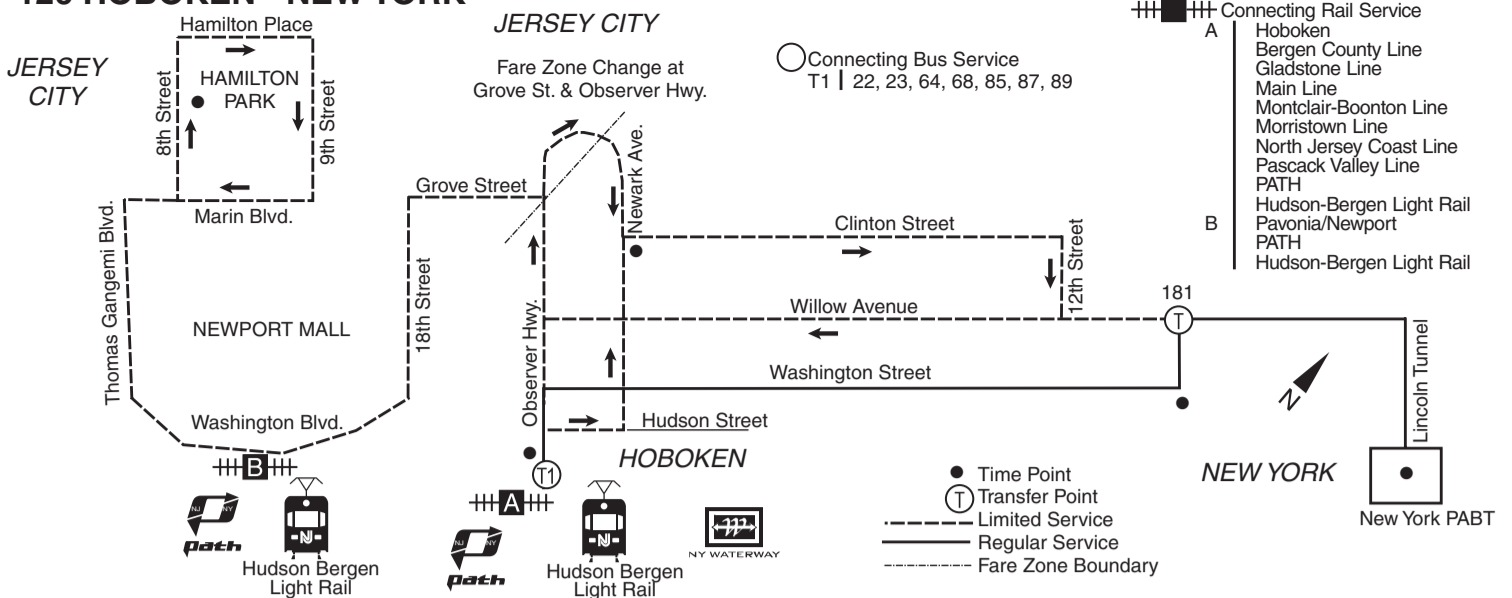

## To New York via Lincoln Tunnel

C - Trip Operates via Clinton Street in Hoboken and departs from Lane 5. All other trips operate via Washington Street and depart from Lane 4.

A.M. - Light face type

P.M. - Bold face type

All trips are operated with lift-equipped buses. NOTE: when traveling into or out of the Port Authority Bus Terminal or George Washington Bridge Bus Station, please call 1 (973) 275-5555 in advance for the location of an accessible boarding gate.