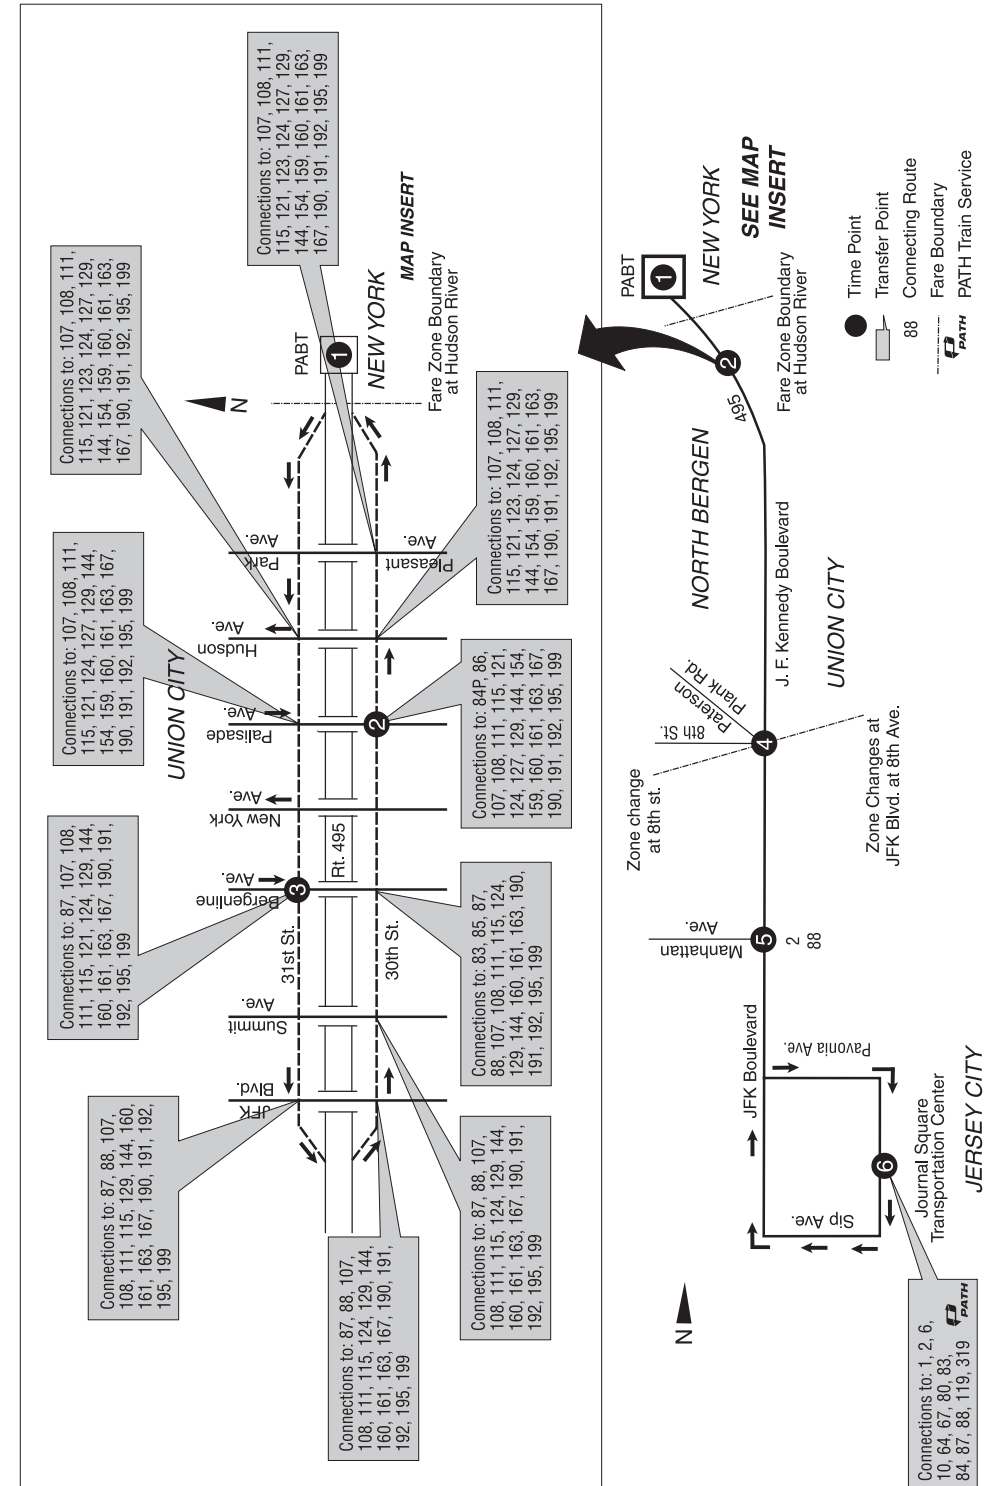

Sundays

JERSEY CITY-PATH Journal Square Transportation Center	JERSEY CITY JFK Blvd. at Manhattan Ave.	UNION CITY/NORTH BERGEN JFK Blvd. at 8th St.	UNION CITY 30th St. at Palisade Ave.	NEW YORK CITY Port Authority Bus Terminal
MAP REFERENCE				
6	5	4	2	1
810	815	820	833	843
940	945	950	1003	1015
1110	1115	1120	1133	1145
1240	1245	1250	103	115
210	215	220	233	245
340	345	350	403	415
510	515	520	533	545
640	645	650	703	713
810	815	820	833	843
940	945	950	1003	1013

A.M. - Light face type

P.M. - Bold face type

Holiday Service Guide

Holiday	Schedule in Effect
New Year's Day - Jan. 1**	Sunday
Martin Luther King Jr. Day	Holiday-see website
Presidents' Day	Holiday-see website
Good Friday	Holiday-see website
Memorial Day	Sunday
Independence Day - July 4**	Saturday
Labor Day	Sunday
Columbus Day	Weekday
Veterans Day	Regular service
Wednesday Before Thanksgiving	See website for details
Thanksgiving Day	Sunday
Friday After Thanksgiving	Holiday-see website
Christmas Eve	See website for details
Christmas Day - Dec. 25**	Sunday
New Year's Eve	See website for details

**Observed Holidays - When this holiday falls on a weekend, a special schedule will be operated on the observed holiday. Please check our website at www.njtransit.com to confirm the schedule in effect on holidays.

125 JERSEY CITY - NEW YORK